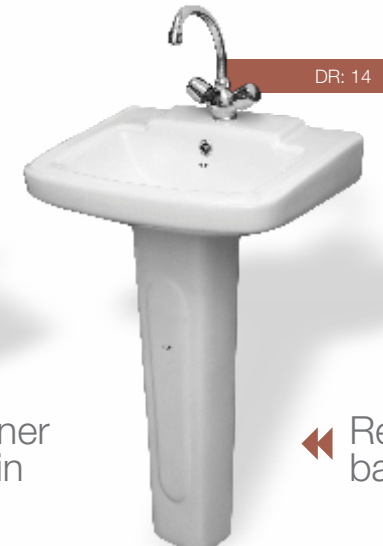

DR: 52
Corner basin

DR: 14
Rectangular basin