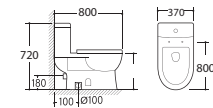

FC-5533
Washdown One-piece Toilet
Size: 730x380x645mm
S-trap, 100mm Roughing-in

FC-5544
Washdown One-piece Closet
Size: 720x420x730mm
S-trap, 100mm Roughing-in

FC-5599
Washdown One-piece Toilet
Size: 720x370x800mm
S-trap, 180mm Roughing-in

FC-823
Washdown Two-piece Toilet
Size: 690x385x750mm
S-trap: 100mm Roughing-in

FC-2202
Wall-hung Basin
Size: 500x450x360mm
Back against the wall to install
Porcelain ceramics

FC-2270
Wall-hung Basin
Size: 560x470x360mm
Fixing to wall with back

FC-5547
Washdown One-piece Toilet
Size: 700x360x680mm
S-trap: 100mm Roughing-in

FC-5555
Washdown One-piece Toilet
Size: 680x450x780mm
S-trap: 180mm Roughing-in

FC-5566
Washdown One-piece Toilet
Size: 720x370x800mm
S-trap: 180mm Roughing-in

FC-882
Wall-hung Toilet
Size: 530x370x340mm
Outlet diameter: 100mm
Back against the wall to install

FC-883
Wall-hung Basin
Size: 570x350x330mm
P-trap: 180mm Roughing-in

FC-2280
Wall-hung Basin
Size: 490x470x410mm
Fixing to wall with back