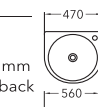

FC-104
Squat Pan
Size: 530 x430x200mm
Porcelain ceramics

FC-109
Squat Pan
Size: 585x460x215mm
Porcelain ceramics

FC-102
Squat Pan
Size: 520x425x200mm
Porcelain ceramics

FC-105
Squat Pan
Size: 578 x440x215mm
Porcelain ceramics

FC-5533
Washdown One-piece Toilet
Size: 730x380x645mm
S-trap, 100mm Roughing-in

FC-5544
Washdown One-piece Closet
Size: 720x420x730mm
S-trap, 100mm Roughing-in

FC-5599
Washdown One-piece Toilet
Size: 720x370x800mm
S-trap, 180mm Roughing-in

FC-823
Washdown Two-piece Toilet
Size: 690x385x750mm
S-trap: 100mm Roughing-in

FC-2202
Wall-hung Basin
Size: 500x450x360mm
Back against the wall to install
Porcelain ceramics

FC-2270
Wall-hung Basin
Size: 560x470x360mm
Fixing to wall with back

FC-5547
Washdown One-piece Toilet
Size: 700x360x680mm
S-trap: 100mm Roughing-in

FC-5555
Washdown One-piece Toilet
Size: 680x450x780mm
S-trap: 180mm Roughing-in

FC-5566
Washdown One-piece Toilet
Size: 720x370x800mm
S-trap: 180mm Roughing-in