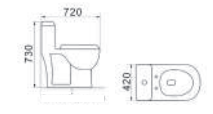

FC-104
Squat Pan
Size: 530 x430x200mm
Porcelain ceramics

FC-109
Squat Pan
Size: 585x460x215mm
Porcelain ceramics

FC-102
Squat Pan
Size: 520x425x200mm
Porcelain ceramics

FC-105
Squat Pan
Size: 578 x440x215mm
Porcelain ceramics

PRODUCTS CATALOGUE

Authorization of
Emerging Brand of the Year Awards 2019

TOILET SERIES

TOILETS / WALL-HUNG TOILETS / BASIN SERIES

WALL-HUNG BASIN / ART BASIN SERIES

ART BASIN SERIES

ART BASIN SERIES

FC-5522
Washdown One-piece Closet
Size: 670x390x730mm
S-trap, Roughing-in

FC-5533
Washdown One-piece Toilet
Size: 730x380x645mm
S-trap, 100mm Roughing-in

FC-5544
Washdown One-piece Closet
Size: 720x420x730mm
S-trap, 100mm Roughing-in

FC-5599
Washdown One-piece Toilet
Size: 720x370x800mm
S-trap, 180mm Roughing-in

FC-823
Washdown Two-piece Toilet
Size: 690x385x750mm
S-trap: 100mm Roughing-in

FC-2202
Wall-hung Basin
Size: 500x450x360mm
Back against the wall to install
Porcelain ceramics

FC-2270
Wall-hung Basin
Size: 560x470x360mm
Fixing to wall with back