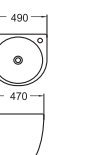

FC-823
Washdown Two-piece Toilet
Size: 690x385x750mm
S-trap: 100mm Roughing-in

FC-2202
Wall-hung Basin
Size: 500x450x360mm
Back against the wall to install
Porcelain ceramics

FC-2270
Wall-hung Basin
Size: 560x470x360mm
Fixing to wall with back

FC-5547
Washdown One-piece Toilet
Size: 700x360x680mm
S-trap: 100mm Roughing-in

FC-5555
Washdown One-piece Toilet
Size: 680x450x780mm
S-trap: 180mm Roughing-in

FC-5566
Washdown One-piece Toilet
Size: 720x370x800mm
S-trap: 180mm Roughing-in

FC-882
Wall-hung Toilet
Size: 530x370x340mm
Outlet diameter: 100mm
Back against the wall to install

FC-883
Wall-hung Basin
Size: 570x350x330mm
P-trap: 180mm Roughing-in

FC-2280
Wall-hung Basin
Size: 490x470x410mm
Fixing to wall with back

FC-2285
Wall-hung Basin
Size: 480x420x390mm
Back against the wall to install
Porcelain ceramics

FC-5588
Washdown One-piece Closet
Size: 660x360x740mm
S-trap, Roughing-in

FC-5593
Washdown One-piece Toilet
Size: 720x390x750mm
S-trap: 300mm Roughing-in