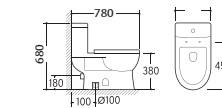

FC-5533
Washdown One-piece Toilet
Size: 730x380x645mm
S-trap, 100mm Roughing-in

FC-5544
Washdown One-piece Closet
Size: 720x420x730mm
S-trap, 100mm Roughing-in

FC-5599
Washdown One-piece Toilet
Size: 720x370x800mm
S-trap, 180mm Roughing-in

FC-823
Washdown Two-piece Toilet
Size: 690x385x750mm
S-trap: 100mm Roughing-in

FC-2202
Wall-hung Basin
Size: 500x450x360mm
Back against the wall to install
Porcelain ceramics

FC-2270
Wall-hung Basin
Size: 560x470x360mm
Fixing to wall with back

FC-5547
Washdown One-piece Toilet
Size: 700x360x680mm
S-trap: 100mm Roughing-in

FC-5555
Washdown One-piece Toilet
Size: 680x450x780mm
S-trap: 180mm Roughing-in

FC-5566
Washdown One-piece Toilet
Size: 720x370x800mm
S-trap: 180mm Roughing-in

FC-882
Wall-hung Toilet
Size: 530x370x340mm
Outlet diameter: 100mm
Back against the wall to install

FC-883
Wall-hung Basin
Size: 570x350x330mm
P-trap: 180mm Roughing-in

FC-2280
Wall-hung Basin
Size: 490x470x410mm
Fixing to wall with back