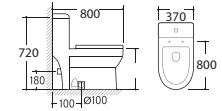

FC-104
Squat Pan
Size: 530 x430x200mm
Porcelain ceramics

FC-109
Squat Pan
Size: 585x460x215mm
Porcelain ceramics

FC-102
Squat Pan
Size: 520x425x200mm
Porcelain ceramics

FC-105
Squat Pan
Size: 578 x440x215mm
Porcelain ceramics

PRODUCTS CATALOGUE

Authorization of
Emerging Brand of the Year Awards 2019

TOILET SERIES

TOILETS / WALL-HUNG TOILETS / BASIN SERIES

WALL-HUNG BASIN / ART BASIN SERIES

ART BASIN SERIES

ART BASIN SERIES

FC-5522
Washdown One-piece Closet
Size: 670x390x730mm
S-trap, Roughing-in

FC-5533
Washdown One-piece Toilet
Size: 730x380x645mm
S-trap, 100mm Roughing-in

FC-5544
Washdown One-piece Closet
Size: 720x420x730mm
S-trap, 100mm Roughing-in

FC-5599
Washdown One-piece Toilet
Size: 720x370x800mm
S-trap, 180mm Roughing-in

FC-823
Washdown Two-piece Toilet
Size: 690x385x750mm
S-trap: 100mm Roughing-in

FC-2202
Wall-hung Basin
Size: 500x450x360mm
Back against the wall to install
Porcelain ceramics

FC-2270
Wall-hung Basin
Size: 560x470x360mm
Fixing to wall with back