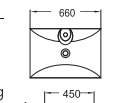

FC-2285
Wall-hung Basin
Size: 480x420x390mm
Back against the wall to install
Porcelain ceramics

FC-5588
Washdown One-piece Closet
Size: 660x360x740mm
S-trap, Roughing-in

FC-5593
Washdown One-piece Toilet
Size: 720x390x750mm
S-trap: 300mm Roughing-in

FC-5598
Washdown One-piece Toilet
Size: 710x370x780mm
S-trap: 100mm Roughing-in

FC-885
Washdown Wall-hung Closet
Size: 580x470x355mm
P-trap
Include duroplastic seat cover

FC-886
Washdown Wall-hung Closet
Size: 540x370x360mm
P-trap
Include duroplastic seat cover

FC-2290
Wall-hung Basin
Size: 605x465x395mm
Fixing to wall with back

FC-2220
Art Basin
Size: 870x530x170mm
Above counter mounting

FC-401
Art basin
Size: 500x420x190mm
Above counter mounting

FC-402
Art basin
Size: 660x450x150mm
Above counter mounting

FC-405
Art basin
Size: 580x385x155mm
Above counter mounting

FC-411
Artistic Basin
Size: 450x450x165mm
Back against the wall to install
Porcelain ceramics

FC-422
Artistic Basin
Size: 530x410x150mm
Back against the wall to install
Porcelain ceramics