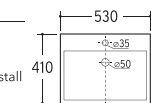

FC-2285
Wall-hung Basin
Size: 480x420x390mm
Back against the wall to install
Porcelain ceramics

FC-5588
Washdown One-piece Closet
Size: 660x360x740mm
S-trap, Roughing-in

FC-5593
Washdown One-piece Toilet
Size: 720x390x750mm
S-trap: 300mm Roughing-in

FC-5598
Washdown One-piece Toilet
Size: 710x370x780mm
S-trap: 100mm Roughing-in

FC-885
Washdown Wall-hung Closet
Size: 580x470x355mm
P-trap
Include duroplastic seat cover

FC-886
Washdown Wall-hung Closet
Size: 540x370x360mm
P-trap
Include duroplastic seat cover

FC-2290
Wall-hung Basin
Size: 605x465x395mm
Fixing to wall with back

FC-2220
Art Basin
Size: 870x530x170mm
Above counter mounting

FC-401
Art basin
Size: 500x420x190mm
Above counter mounting

FC-402
Art basin
Size: 660x450x150mm
Above counter mounting

FC-405
Art basin
Size: 580x385x155mm
Above counter mounting

FC-411
Artistic Basin
Size: 450x450x165mm
Back against the wall to install
Porcelain ceramics

FC-422
Artistic Basin
Size: 530x410x150mm
Back against the wall to install
Porcelain ceramics