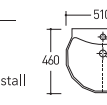

FC-2290
Wall-hung Basin
Size: 605x465x395mm
Fixing to wall with back

FC-2220
Art Basin
Size: 870x530x170mm
Above counter mounting

FC-401
Art basin
Size: 500x420x190mm
Above counter mounting

FC-402
Art basin
Size: 660x450x150mm
Above counter mounting

FC-405
Art basin
Size: 580x385x155mm
Above counter mounting

FC-411
Artistic Basin
Size: 450x450x165mm
Back against the wall to install
Porcelain ceramics

FC-422
Artistic Basin
Size: 530x410x150mm
Back against the wall to install
Porcelain ceramics

FC-406
Art basin
Size: 560x430x160mm
Above counter mounting

FC-407
Art basin
Size: 585x420x150mm
Above counter mounting

FC-427
Artistic Basin
Size: 510x460x150mm
Back against the wall to install
Porcelain ceramics

FC-428
Artistic Basin
Size: 590x395x215mm
Back against the wall to install
Porcelain ceramics

FC-409
Art basin
Size: 630x420x130mm
Size: 470x320x120mm
Above counter mounting

FC-410
Art basin
Size: 590x410x150mm
Above counter mounting