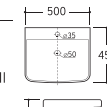

PRODUCTS CATALOGUE

Authorization of
Emerging Brand of the Year Awards 2019

TOILET SERIES

TOILETS / WALL-HUNG TOILETS / BASIN SERIES

WALL-HUNG BASIN / ART BASIN SERIES

ART BASIN SERIES

ART BASIN SERIES

FC-5522
Washdown One-piece Closet
Size: 670x390x730mm
S-trap, Roughing-in

FC-5533
Washdown One-piece Toilet
Size: 730x380x645mm
S-trap, 100mm Roughing-in

FC-5544
Washdown One-piece Closet
Size: 720x420x730mm
S-trap, 100mm Roughing-in

FC-5599
Washdown One-piece Toilet
Size: 720x370x800mm
S-trap, 180mm Roughing-in

FC-823
Washdown Two-piece Toilet
Size: 690x385x750mm
S-trap: 100mm Roughing-in

FC-2202
Wall-hung Basin
Size: 500x450x360mm
Back against the wall to install
Porcelain ceramics

FC-2270
Wall-hung Basin
Size: 560x470x360mm
Fixing to wall with back

FC-5547
Washdown One-piece Toilet
Size: 700x360x680mm
S-trap: 100mm Roughing-in

FC-5555
Washdown One-piece Toilet
Size: 680x450x780mm
S-trap: 180mm Roughing-in

FC-5566
Washdown One-piece Toilet
Size: 720x370x800mm
S-trap: 180mm Roughing-in