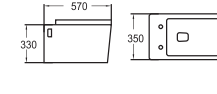

FC-823
Washdown Two-piece Toilet
Size: 690x385x750mm
S-trap: 100mm Roughing-in

FC-2202
Wall-hung Basin
Size: 500x450x360mm
Back against the wall to install
Porcelain ceramics

FC-2270
Wall-hung Basin
Size: 560x470x360mm
Fixing to wall with back

FC-5547
Washdown One-piece Toilet
Size: 700x360x680mm
S-trap: 100mm Roughing-in

FC-5555
Washdown One-piece Toilet
Size: 680x450x780mm
S-trap: 180mm Roughing-in

FC-5566
Washdown One-piece Toilet
Size: 720x370x800mm
S-trap: 180mm Roughing-in

FC-882
Wall-hung Toilet
Size: 530x370x340mm
Outlet diameter: 100mm
Back against the wall to install

FC-883
Wall-hung Basin
Size: 570x350x330mm
P-trap: 180mm Roughing-in

FC-2280
Wall-hung Basin
Size: 490x470x410mm
Fixing to wall with back

FC-2285
Wall-hung Basin
Size: 480x420x390mm
Back against the wall to install
Porcelain ceramics

FC-5588
Washdown One-piece Closet
Size: 660x360x740mm
S-trap, Roughing-in

FC-5593
Washdown One-piece Toilet
Size: 720x390x750mm
S-trap: 300mm Roughing-in