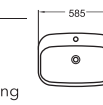

FC-2290
Wall-hung Basin
Size: 605x465x395mm
Fixing to wall with back

FC-2220
Art Basin
Size: 870x530x170mm
Above counter mounting

FC-401
Art basin
Size: 500x420x190mm
Above counter mounting

FC-402
Art basin
Size: 660x450x150mm
Above counter mounting

FC-405
Art basin
Size: 580x385x155mm
Above counter mounting

FC-411
Artistic Basin
Size: 450x450x165mm
Back against the wall to install
Porcelain ceramics

FC-422
Artistic Basin
Size: 530x410x150mm
Back against the wall to install
Porcelain ceramics

FC-406
Art basin
Size: 560x430x160mm
Above counter mounting

FC-407
Art basin
Size: 585x420x150mm
Above counter mounting

FC-427
Artistic Basin
Size: 510x460x150mm
Back against the wall to install
Porcelain ceramics

FC-428
Artistic Basin
Size: 590x395x215mm
Back against the wall to install
Porcelain ceramics

FC-409
Art basin
Size: 630x420x130mm
Size: 470x320x120mm
Above counter mounting

FC-410
Art basin
Size: 590x410x150mm
Above counter mounting