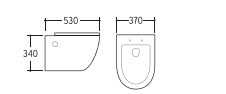

FC-823
Washdown Two-piece Toilet
Size: 690x385x750mm
S-trap: 100mm Roughing-in

FC-2202
Wall-hung Basin
Size: 500x450x360mm
Back against the wall to install
Porcelain ceramics

FC-2270
Wall-hung Basin
Size: 560x470x360mm
Fixing to wall with back

FC-5547
Washdown One-piece Toilet
Size: 700x360x680mm
S-trap: 100mm Roughing-in

FC-5555
Washdown One-piece Toilet
Size: 680x450x780mm
S-trap: 180mm Roughing-in

FC-5566
Washdown One-piece Toilet
Size: 720x370x800mm
S-trap: 180mm Roughing-in

FC-882
Wall-hung Toilet
Size: 530x370x340mm
Outlet diameter: 100mm
Back against the wall to install

FC-883
Wall-hung Basin
Size: 570x350x330mm
P-trap: 180mm Roughing-in

FC-2280
Wall-hung Basin
Size: 490x470x410mm
Fixing to wall with back

FC-2285
Wall-hung Basin
Size: 480x420x390mm
Back against the wall to install
Porcelain ceramics

FC-5588
Washdown One-piece Closet
Size: 660x360x740mm
S-trap, Roughing-in

FC-5593
Washdown One-piece Toilet
Size: 720x390x750mm
S-trap: 300mm Roughing-in