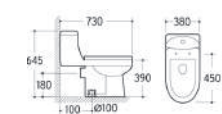

FC-104
Squat Pan
Size: 530 x430x200mm
Porcelain ceramics

FC-109
Squat Pan
Size: 585x460x215mm
Porcelain ceramics

FC-102
Squat Pan
Size: 520x425x200mm
Porcelain ceramics

FC-105
Squat Pan
Size: 578 x440x215mm
Porcelain ceramics

PRODUCTS CATALOGUE

Authorization of
Emerging Brand of the Year Awards 2019

TOILET SERIES

TOILETS / WALL-HUNG TOILETS / BASIN SERIES

WALL-HUNG BASIN / ART BASIN SERIES

ART BASIN SERIES

ART BASIN SERIES

FC-5522
Washdown One-piece Closet
Size: 670x390x730mm
S-trap, Roughing-in

FC-5533
Washdown One-piece Toilet
Size: 730x380x645mm
S-trap, 100mm Roughing-in

FC-5544
Washdown One-piece Closet
Size: 720x420x730mm
S-trap, 100mm Roughing-in

FC-5599
Washdown One-piece Toilet
Size: 720x370x800mm
S-trap, 180mm Roughing-in

FC-823
Washdown Two-piece Toilet
Size: 690x385x750mm
S-trap: 100mm Roughing-in

FC-2202
Wall-hung Basin
Size: 500x450x360mm
Back against the wall to install
Porcelain ceramics

FC-2270
Wall-hung Basin
Size: 560x470x360mm
Fixing to wall with back