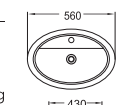

FC-2290
Wall-hung Basin
Size: 605x465x395mm
Fixing to wall with back

FC-2220
Art Basin
Size: 870x530x170mm
Above counter mounting

FC-401
Art basin
Size: 500x420x190mm
Above counter mounting

FC-402
Art basin
Size: 660x450x150mm
Above counter mounting

FC-405
Art basin
Size: 580x385x155mm
Above counter mounting

FC-411
Artistic Basin
Size: 450x450x165mm
Back against the wall to install
Porcelain ceramics

FC-422
Artistic Basin
Size: 530x410x150mm
Back against the wall to install
Porcelain ceramics

FC-406
Art basin
Size: 560x430x160mm
Above counter mounting

FC-407
Art basin
Size: 585x420x150mm
Above counter mounting

FC-427
Artistic Basin
Size: 510x460x150mm
Back against the wall to install
Porcelain ceramics

FC-428
Artistic Basin
Size: 590x395x215mm
Back against the wall to install
Porcelain ceramics

FC-409
Art basin
Size: 630x420x130mm
Size: 470x320x120mm
Above counter mounting

FC-410
Art basin
Size: 590x410x150mm
Above counter mounting