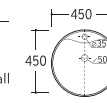

FC-2285
Wall-hung Basin
Size: 480x420x390mm
Back against the wall to install
Porcelain ceramics

FC-5588
Washdown One-piece Closet
Size: 660x360x740mm
S-trap, Roughing-in

FC-5593
Washdown One-piece Toilet
Size: 720x390x750mm
S-trap: 300mm Roughing-in

FC-5598
Washdown One-piece Toilet
Size: 710x370x780mm
S-trap: 100mm Roughing-in

FC-885
Washdown Wall-hung Closet
Size: 580x470x355mm
P-trap
Include duroplastic seat cover

FC-886
Washdown Wall-hung Closet
Size: 540x370x360mm
P-trap
Include duroplastic seat cover

FC-2290
Wall-hung Basin
Size: 605x465x395mm
Fixing to wall with back

FC-2220
Art Basin
Size: 870x530x170mm
Above counter mounting

FC-401
Art basin
Size: 500x420x190mm
Above counter mounting

FC-402
Art basin
Size: 660x450x150mm
Above counter mounting

FC-405
Art basin
Size: 580x385x155mm
Above counter mounting

FC-411
Artistic Basin
Size: 450x450x165mm
Back against the wall to install
Porcelain ceramics

FC-422
Artistic Basin
Size: 530x410x150mm
Back against the wall to install
Porcelain ceramics