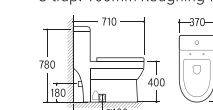

FC-823
Washdown Two-piece Toilet
Size: 690x385x750mm
S-trap: 100mm Roughing-in

FC-2202
Wall-hung Basin
Size: 500x450x360mm
Back against the wall to install
Porcelain ceramics

FC-2270
Wall-hung Basin
Size: 560x470x360mm
Fixing to wall with back

FC-882
Wall-hung Toilet
Size: 530x370x340mm
Outlet diameter: 100mm
Back against the wall to install

FC-883
Wall-hung Basin
Size: 570x350x330mm
P-trap: 180mm Roughing-in

FC-2280
Wall-hung Basin
Size: 490x470x410mm
Fixing to wall with back

FC-2285
Wall-hung Basin
Size: 480x420x390mm
Back against the wall to install
Porcelain ceramics

FC-5588
Washdown One-piece Closet
Size: 660x360x740mm
S-trap, Roughing-in

FC-5593
Washdown One-piece Toilet
Size: 720x390x750mm
S-trap: 300mm Roughing-in

FC-5598
Washdown One-piece Toilet
Size: 710x370x780mm
S-trap: 100mm Roughing-in

FC-885
Washdown Wall-hung Closet
Size: 580x470x355mm
P-trap
Include duroplastic seat cover

FC-886
Washdown Wall-hung Closet
Size: 540x370x360mm
P-trap
Include duroplastic seat cover