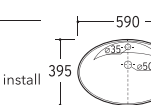

FC-2290
Wall-hung Basin
Size: 605x465x395mm
Fixing to wall with back

FC-2220
Art Basin
Size: 870x530x170mm
Above counter mounting

FC-401
Art basin
Size: 500x420x190mm
Above counter mounting

FC-402
Art basin
Size: 660x450x150mm
Above counter mounting

FC-405
Art basin
Size: 580x385x155mm
Above counter mounting

FC-411
Artistic Basin
Size: 450x450x165mm
Back against the wall to install
Porcelain ceramics

FC-422
Artistic Basin
Size: 530x410x150mm
Back against the wall to install
Porcelain ceramics

FC-406
Art basin
Size: 560x430x160mm
Above counter mounting

FC-407
Art basin
Size: 585x420x150mm
Above counter mounting

FC-427
Artistic Basin
Size: 510x460x150mm
Back against the wall to install
Porcelain ceramics

FC-428
Artistic Basin
Size: 590x395x215mm
Back against the wall to install
Porcelain ceramics

FC-409
Art basin
Size: 630x420x130mm
Size: 470x320x120mm
Above counter mounting

FC-410
Art basin
Size: 590x410x150mm
Above counter mounting