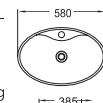

FC-2285
Wall-hung Basin
Size: 480x420x390mm
Back against the wall to install
Porcelain ceramics

FC-5588
Washdown One-piece Closet
Size: 660x360x740mm
S-trap, Roughing-in

FC-5593
Washdown One-piece Toilet
Size: 720x390x750mm
S-trap: 300mm Roughing-in

FC-5598
Washdown One-piece Toilet
Size: 710x370x780mm
S-trap: 100mm Roughing-in

FC-885
Washdown Wall-hung Closet
Size: 580x470x355mm
P-trap
Include duroplastic seat cover

FC-886
Washdown Wall-hung Closet
Size: 540x370x360mm
P-trap
Include duroplastic seat cover

FC-2290
Wall-hung Basin
Size: 605x465x395mm
Fixing to wall with back

FC-2220
Art Basin
Size: 870x530x170mm
Above counter mounting

FC-401
Art basin
Size: 500x420x190mm
Above counter mounting

FC-402
Art basin
Size: 660x450x150mm
Above counter mounting

FC-405
Art basin
Size: 580x385x155mm
Above counter mounting

FC-411
Artistic Basin
Size: 450x450x165mm
Back against the wall to install
Porcelain ceramics

FC-422
Artistic Basin
Size: 530x410x150mm
Back against the wall to install
Porcelain ceramics