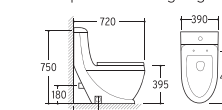

FC-823
Washdown Two-piece Toilet
Size: 690x385x750mm
S-trap: 100mm Roughing-in

FC-2202
Wall-hung Basin
Size: 500x450x360mm
Back against the wall to install
Porcelain ceramics

FC-2270
Wall-hung Basin
Size: 560x470x360mm
Fixing to wall with back

FC-5547
Washdown One-piece Toilet
Size: 700x360x680mm
S-trap: 100mm Roughing-in

FC-5555
Washdown One-piece Toilet
Size: 680x450x780mm
S-trap: 180mm Roughing-in

FC-5566
Washdown One-piece Toilet
Size: 720x370x800mm
S-trap: 180mm Roughing-in

FC-882
Wall-hung Toilet
Size: 530x370x340mm
Outlet diameter: 100mm
Back against the wall to install

FC-883
Wall-hung Basin
Size: 570x350x330mm
P-trap: 180mm Roughing-in

FC-2280
Wall-hung Basin
Size: 490x470x410mm
Fixing to wall with back

FC-2285
Wall-hung Basin
Size: 480x420x390mm
Back against the wall to install
Porcelain ceramics

FC-5588
Washdown One-piece Closet
Size: 660x360x740mm
S-trap, Roughing-in

FC-5593
Washdown One-piece Toilet
Size: 720x390x750mm
S-trap: 300mm Roughing-in