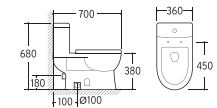

FC-5533
Washdown One-piece Toilet
Size: 730x380x645mm
S-trap, 100mm Roughing-in

FC-5544
Washdown One-piece Closet
Size: 720x420x730mm
S-trap, 100mm Roughing-in

FC-5599
Washdown One-piece Toilet
Size: 720x370x800mm
S-trap, 180mm Roughing-in

FC-823
Washdown Two-piece Toilet
Size: 690x385x750mm
S-trap: 100mm Roughing-in

FC-2202
Wall-hung Basin
Size: 500x450x360mm
Back against the wall to install
Porcelain ceramics

FC-2270
Wall-hung Basin
Size: 560x470x360mm
Fixing to wall with back

FC-5547
Washdown One-piece Toilet
Size: 700x360x680mm
S-trap: 100mm Roughing-in

FC-5555
Washdown One-piece Toilet
Size: 680x450x780mm
S-trap: 180mm Roughing-in

FC-5566
Washdown One-piece Toilet
Size: 720x370x800mm
S-trap: 180mm Roughing-in

FC-882
Wall-hung Toilet
Size: 530x370x340mm
Outlet diameter: 100mm
Back against the wall to install

FC-883
Wall-hung Basin
Size: 570x350x330mm
P-trap: 180mm Roughing-in

FC-2280
Wall-hung Basin
Size: 490x470x410mm
Fixing to wall with back