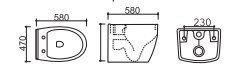

FC-882
Wall-hung Toilet
Size: 530x370x340mm
Outlet diameter: 100mm
Back against the wall to install

FC-883
Wall-hung Basin
Size: 570x350x330mm
P-trap: 180mm Roughing-in

FC-2280
Wall-hung Basin
Size: 490x470x410mm
Fixing to wall with back

FC-2285
Wall-hung Basin
Size: 480x420x390mm
Back against the wall to install
Porcelain ceramics

FC-5588
Washdown One-piece Closet
Size: 660x360x740mm
S-trap, Roughing-in

FC-5593
Washdown One-piece Toilet
Size: 720x390x750mm
S-trap: 300mm Roughing-in

FC-5598
Washdown One-piece Toilet
Size: 710x370x780mm
S-trap: 100mm Roughing-in

FC-885
Washdown Wall-hung Closet
Size: 580x470x355mm
P-trap
Include duroplastic seat cover

FC-886
Washdown Wall-hung Closet
Size: 540x370x360mm
P-trap
Include duroplastic seat cover