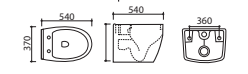

FC-882
Wall-hung Toilet
Size: 530x370x340mm
Outlet diameter: 100mm
Back against the wall to install

FC-883
Wall-hung Basin
Size: 570x350x330mm
P-trap: 180mm Roughing-in

FC-2280
Wall-hung Basin
Size: 490x470x410mm
Fixing to wall with back

FC-2285
Wall-hung Basin
Size: 480x420x390mm
Back against the wall to install
Porcelain ceramics

FC-5588
Washdown One-piece Closet
Size: 660x360x740mm
S-trap, Roughing-in

FC-5593
Washdown One-piece Toilet
Size: 720x390x750mm
S-trap: 300mm Roughing-in

FC-5598
Washdown One-piece Toilet
Size: 710x370x780mm
S-trap: 100mm Roughing-in

FC-885
Washdown Wall-hung Closet
Size: 580x470x355mm
P-trap
Include duroplastic seat cover

FC-886
Washdown Wall-hung Closet
Size: 540x370x360mm
P-trap
Include duroplastic seat cover