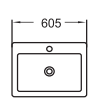

FC-882
Wall-hung Toilet
Size: 530x370x340mm
Outlet diameter: 100mm
Back against the wall to install

FC-883
Wall-hung Basin
Size: 570x350x330mm
P-trap: 180mm Roughing-in

FC-2280
Wall-hung Basin
Size: 490x470x410mm
Fixing to wall with back

FC-2285
Wall-hung Basin
Size: 480x420x390mm
Back against the wall to install
Porcelain ceramics

FC-5588
Washdown One-piece Closet
Size: 660x360x740mm
S-trap, Roughing-in

FC-5593
Washdown One-piece Toilet
Size: 720x390x750mm
S-trap: 300mm Roughing-in

FC-5598
Washdown One-piece Toilet
Size: 710x370x780mm
S-trap: 100mm Roughing-in

FC-885
Washdown Wall-hung Closet
Size: 580x470x355mm
P-trap
Include duroplastic seat cover

FC-886
Washdown Wall-hung Closet
Size: 540x370x360mm
P-trap
Include duroplastic seat cover

FC-2290
Wall-hung Basin
Size: 605x465x395mm
Fixing to wall with back

FC-2220
Art Basin
Size: 870x530x170mm
Above counter mounting

FC-401
Art basin
Size: 500x420x190mm
Above counter mounting

FC-402
Art basin
Size: 660x450x150mm
Above counter mounting