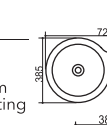

FC-405
Art basin
Size: 580x385x155mm
Above counter mounting

FC-411
Artistic Basin
Size: 450x450x165mm
Back against the wall to install
Porcelain ceramics

FC-422
Artistic Basin
Size: 530x410x150mm
Back against the wall to install
Porcelain ceramics

FC-406
Art basin
Size: 560x430x160mm
Above counter mounting

FC-407
Art basin
Size: 585x420x150mm
Above counter mounting

FC-427
Artistic Basin
Size: 510x460x150mm
Back against the wall to install
Porcelain ceramics

FC-428
Artistic Basin
Size: 590x395x215mm
Back against the wall to install
Porcelain ceramics

FC-409
Art basin
Size: 630x420x130mm
Size: 470x320x120mm
Above counter mounting

FC-410
Art basin
Size: 590x410x150mm
Above counter mounting

FC-433
Art basin
Size: 725x385x120mm
Above counter mounting

FC-444
Art basin
Size: 640x430x160mm
Above counter mounting