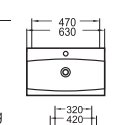

FC-2290
Wall-hung Basin
Size: 605x465x395mm
Fixing to wall with back

FC-2220
Art Basin
Size: 870x530x170mm
Above counter mounting

FC-401
Art basin
Size: 500x420x190mm
Above counter mounting

FC-402
Art basin
Size: 660x450x150mm
Above counter mounting

FC-405
Art basin
Size: 580x385x155mm
Above counter mounting

FC-411
Artistic Basin
Size: 450x450x165mm
Back against the wall to install
Porcelain ceramics

FC-422
Artistic Basin
Size: 530x410x150mm
Back against the wall to install
Porcelain ceramics

FC-406
Art basin
Size: 560x430x160mm
Above counter mounting

FC-407
Art basin
Size: 585x420x150mm
Above counter mounting

FC-427
Artistic Basin
Size: 510x460x150mm
Back against the wall to install
Porcelain ceramics

FC-428
Artistic Basin
Size: 590x395x215mm
Back against the wall to install
Porcelain ceramics

FC-409
Art basin
Size: 630x420x130mm
Size: 470x320x120mm
Above counter mounting

FC-410
Art basin
Size: 590x410x150mm
Above counter mounting