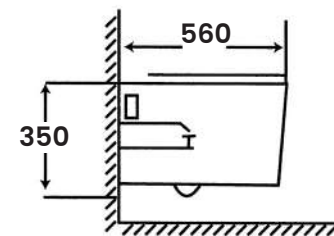

N W - 5 0 0 4

Wall Hung Toilet
Hydraulic Seat Cover

Size:

- L 490mm
- W 340mm
- H 400mm
- Hole 175mm

NW-303

Wall Hung Toilet
Hydraulic Seat Cover

Size:

- L 560mm
- W 350mm
- H 350mm
- Fixing Hole 175mm - 225mm