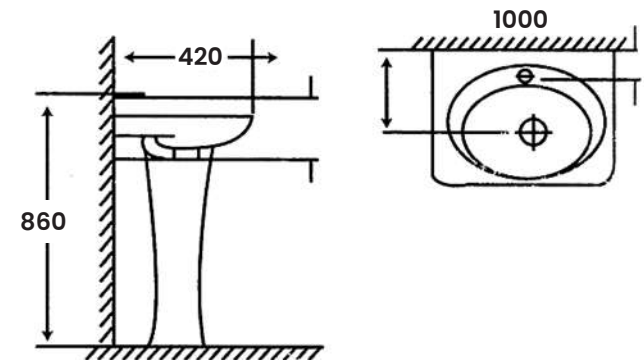

Size:

- L 680mm
- W 395mm
- H 760mm
- Hole 300mm

MB - 55

Wash Down Two Piece Toilet
Dual Fitting with
Hydraulic Seat Cover

Size:

- L 720mm
- W 370mm
- H 750mm
- Hole 100mm - 300mm

MC-2048

Modern Wash Basin
One Piece Series

Size:

- L 490mm
- W 490mm
- H 830mm

MC-2049

Modern Wash Basin
One Piece Series

Size:

- L 470mm
- W 470mm
- H 835mm

MC - 888

Wash Basin Pedestal
Single Tap Hole

Size:

- L 420mm
- W 1000mm
- H 860mm

MC-2020

Wash Basin Pedestal
Single Tap Hole

Size:

- L 390mm
- W 580mm
- H 800mm

MC-617

Wash Basin Pedestal
Single Tap Hole

Size:

- L 380mm
- W 420mm
- H 800mm

MC - 786

Wash Basin Pedestal
Single Tap Hole

- Size:**
- L 510mm
 - W 830mm
 - H 800mm

MC - 2035

Wash Basin Pedestal
Single Tap Hole

- Size:**
- L 460mm
 - W 610mm
 - H 810mm