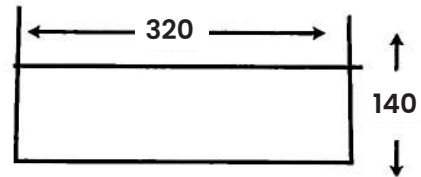

Art Basin

Size:

- L 400mm
- W 590mm
- H 215mm

MJ - 3 2 3

Art Basin

Size:

- L 420mm
- W 590mm
- H 140mm

M A R A

MJ - 2 4 6

Art Basin

Size:

- L 500mm
- W 500mm
- H 130mm

MJ-168

Art Basin

Size:

- L 320mm
- W 460mm
- H 140mm