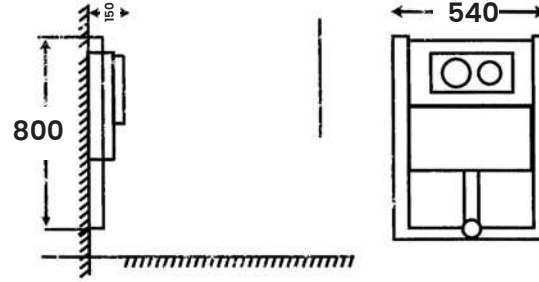

Under Counter Vanity

Size:

- L 400mm
- W 570mm
- H 165mm

MT-003

Concealed Tank Half Frame

Size:

- L 150mm
- W 540mm
- H 800mm

**CONCE
TAN**