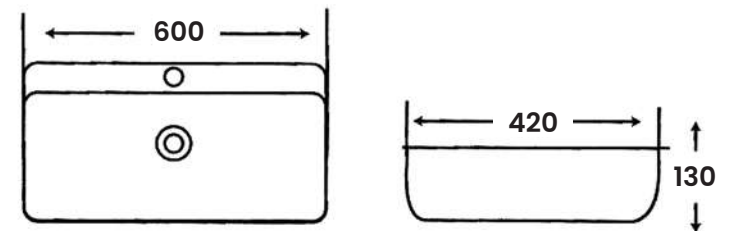

MJ-171B

Art Basin

Size:

- L 350mm
- W 610mm
- H 170mm

MJ-171

Art Basin

Size:

- L 420mm
- W 600mm
- H 130mm