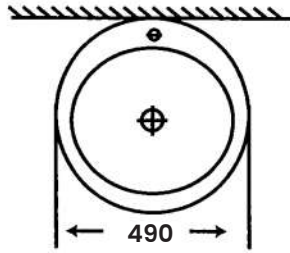

Size:

- L 680mm
- W 395mm
- H 760mm
- Hole 100mm

MB - 52

Wash Down Two Piece Toilet
Dual Fitting with
Hydraulic Seat Cover

Size:

- L 680mm
- W 395mm
- H 760mm
- Hole 100mm

MB - 016

Wash Down Two Piece Toilet
Dual Fitting with
Hydraulic Seat Cover

Size:

- L 680mm
- W 395mm
- H 760mm
- Hole 300mm

MB - 55

Wash Down Two Piece Toilet
Dual Fitting with
Hydraulic Seat Cover

Size:

- L 720mm
- W 370mm
- H 750mm
- Hole 100mm - 300mm

MC-2048

Modern Wash Basin
One Piece Series

Size:

- L 490mm
- W 490mm
- H 830mm

MC-2049

Modern Wash Basin
One Piece Series

Size:

- L 470mm
- W 470mm
- H 835mm

MC - 888

Wash Basin Pedestal
Single Tap Hole

Size:

- L 420mm
- W 1000mm
- H 860mm

MC-2020

Wash Basin Pedestal
Single Tap Hole

Size:

- L 390mm
- W 580mm
- H 800mm

MC-617

Wash Basin Pedestal
Single Tap Hole