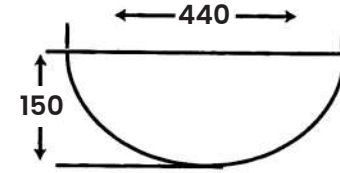

Size:

- L 380mm
- W 600mm
- H 130mm

A C H I

MJ - 9100

Art Basin

Size:

- L 290mm
- W 430mm
- H 140mm

MJ - 044

Art Basin

Size:

- L 380mm
- W 700mm
- H 135mm

MJ - 14

Art Basin

Size:

- L 440mm
- W 430mm
- H 150mm

MJ - 12