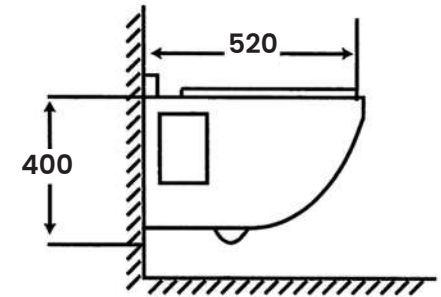

Size:

- L 690mm
- W 360mm
- H 690mm
- Hole 100mm

MA-2208

Wash Down One Piece Toilet
Dual Fitting with Hydraulic Seat Cover

Size:

- L 655mm
- W 355mm
- H 730mm
- Hole 100mm

MA-2080

Wash Down One Piece Toilet
Hydraulic Seat Cover

Size:

- L 670mm
- W 400mm
- H 620mm
- Hole 100mm

WALL HUNG

SPACE SAVING TOILET SERIES

NW-2004

Wall Hung Toilet
Hydraulic Seat Cover

Size:

- L 520mm
- W 350mm
- H 400mm
- Hole 175mm - 225mm

N W - 5 0 0 4

Wall Hung Toilet
Hydraulic Seat Cover

Size:

- L 490mm
- W 340mm
- H 400mm
- Hole 175mm

NW-303

Wall Hung Toilet
Hydraulic Seat Cover

Size:

- L 560mm
- W 350mm
- H 350mm
- Fixing Hole 175mm - 225mm