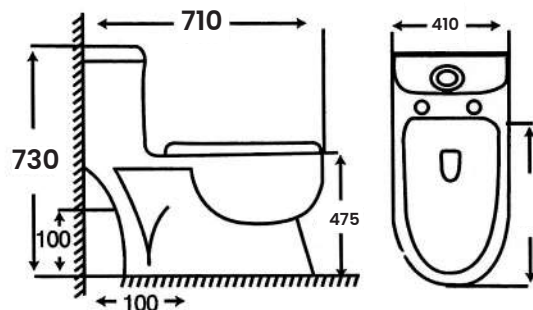

Wash Down One Piece Toilet
Dual Fitting with Hydraulic Seat Cover

Size:

- L 670mm
- W 390mm
- H 460mm
- Hole 100mm

SMART WASHDOWN

ONE PIECE TOILET SERIES

MA-222

Wash Down One Piece Toilet
Dual Fitting with Hydraulic Seat Cover

Size:

- L 670mm
- W 365mm
- H 750mm
- Hole 100mm - 300mm

MA-2051

Wash Down One Piece Toilet
Dual Fitting with Hydraulic Seat Cover

- Size:**
- L 710mm
 - W 410mm
 - H 730mm
 - Hole 100mm

MA-2052

Wash Down One Piece Toilet
Dual Fitting with Hydraulic Seat Cover

- Size:**
- L 690mm
 - W 370mm
 - H 760mm
 - Hole 100mm

MA-2077

Wash Down One Piece Toilet
Dual Fitting with Hydraulic Seat Cover

- Size:**
- L 590mm
 - W 350mm
 - H 700mm
 - Hole 100mm

MA-2065

Wash Down One Piece Toilet
Dual Fitting with Hydraulic Seat Cover

- Size:**
- L 680mm
 - W 370mm
 - H 670mm
 - Hole 100mm

MA-813

Wash Down One Piece Toilet
Dual Fitting with Hydraulic Seat Cover

- Size:**
- L 690mm
 - W 380mm
 - H 760mm
 - Hole 300mm

MA-2006

Wash Down One Piece Toilet
Dual Fitting with Hydraulic Seat Cover