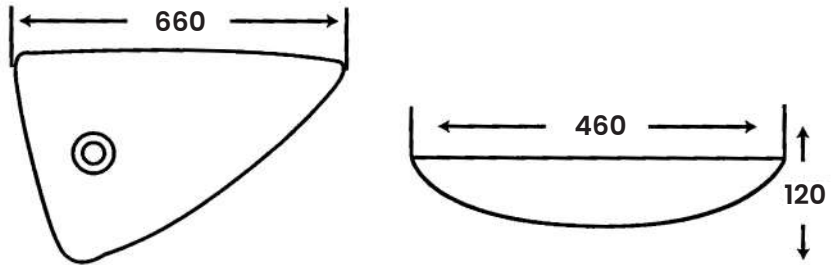

MJ-9064

Art Basin

1. Size:
2. L 390mm
   - W 590mm
   - H 140mm

MJ-042

Art Basin

1. Size:
2. L 460mm
   - W 660mm
   - H 120mm