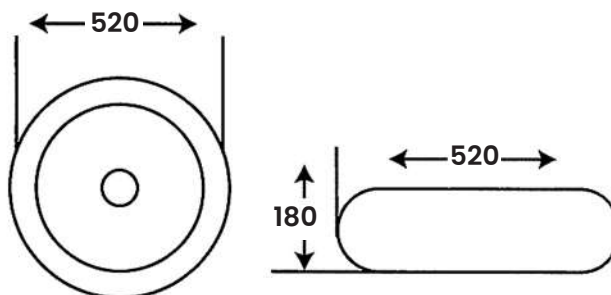

Size:

- L 460mm
- W 910mm

ART WASHBASIN SERIES

MJ - 227

Art Basin

Size:

- L 450mm
- W 450mm
- H 180mm

MJ - 2001

Art Basin

Size:

- L 520mm
- W 520mm
- H 180mm

MJ - 305

Art Basin

Size:

- L 390mm
- W 580mm
- H 215mm

MJ - 302

Art Basin

Size:

- L 400mm
- W 590mm
- H 215mm

MJ - 3 2 3

Art Basin

Size:

- L 420mm
- W 590mm
- H 140mm

M A R A