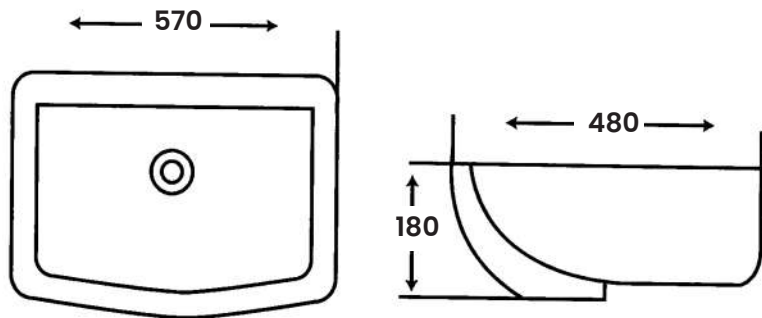

MD-220

Upper Counter Vanity

Size:

- L 390mm
- W 580mm
- H 170mm

M A R A

MD-228

Upper Counter Vanity

Size:

- L 480mm
- W 570mm
- H 180mm