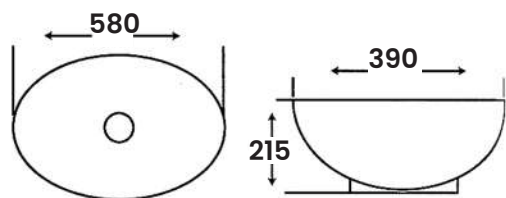

Size:

- L 460mm
- W 910mm

ART WASHBASIN SERIES

MJ - 227

Art Basin

Size:

- L 450mm
- W 450mm
- H 180mm

MJ - 2001

Art Basin

Size:

- L 520mm
- W 520mm
- H 180mm

MJ - 305

Art Basin

Size:

- L 390mm
- W 580mm
- H 215mm

MJ - 302

Art Basin

Size:

- L 400mm
- W 590mm
- H 215mm

MJ - 3 2 3

Art Basin

Size:

- L 420mm
- W 590mm
- H 140mm

M A R A