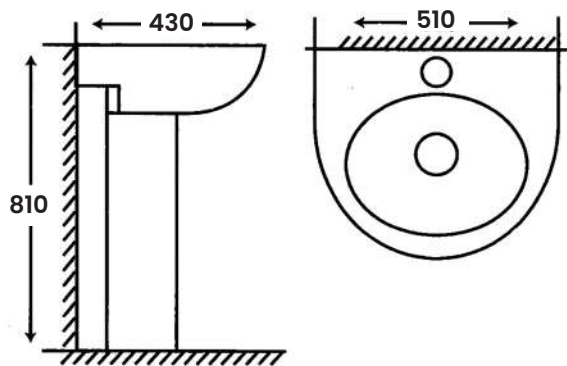

Size:

- L 420mm
- W 1000mm
- H 860mm

MC-2020

Wash Basin Pedestal
Single Tap Hole

Size:

- L 390mm
- W 580mm
- H 800mm

MC-617

Wash Basin Pedestal
Single Tap Hole

Size:

- L 380mm
- W 420mm
- H 800mm

MC - 786

Wash Basin Pedestal
Single Tap Hole

- Size:**
- L 510mm
 - W 830mm
 - H 800mm

MC - 2035

Wash Basin Pedestal
Single Tap Hole

- Size:**
- L 460mm
 - W 610mm
 - H 810mm

MC-053

Wash Basin Pedestal
Single Tap Hole

Size:

- L 450mm
- W 570mm
- H 840mm

MC-008

Wash Basin Pedestal
Single Tap Hole

Size:

- L 500mm
- W 640mm
- H 840mm

MC-2011

Wash Basin Pedestal
Single Tap Hole

Size:

- L 430mm
- W 510mm
- H 810mm

MC-307

Wash Basin Pedestal
Single Tap Hole

Size:

- L 500mm
- W 640mm
- H 820mm