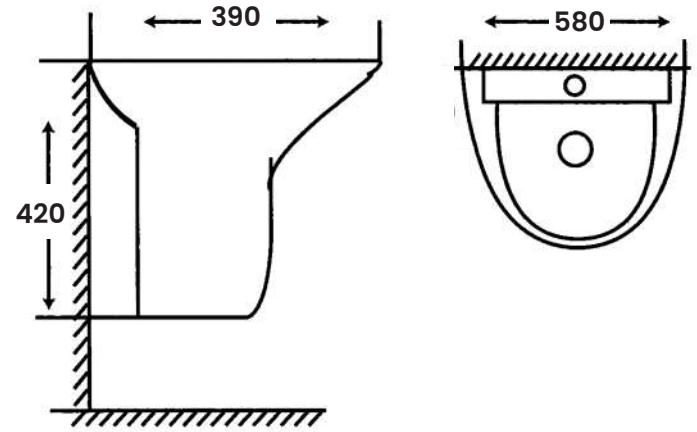

MC-2011

Wash Basin Pedestal
Single Tap Hole

Size:

- L 430mm
- W 510mm
- H 810mm

MC-307

Wash Basin Pedestal
Single Tap Hole

Size:

- L 500mm
- W 640mm
- H 820mm

SMART WASHBASIN
WITH PEDESTAL SERIES

SMART WALL HUNG

One Peice Wall Hang Basin

MC-009

Wall Hung Wash Basin
Single Tap Hole

Size:

- L 460mm
- W 510mm
- H 420mm

MC - 333

Wall Hung Wash Basin
Single Tap Hole

Size:

- L 390mm
- W 580mm
- H 420mm

MC - 10

Wall Hung Wash Basin
Single Tap Hole

Size:

- L 390mm
- W 580mm
- H 420mm

MC - 222

Wall Hung Wash Basin
Single Tap Hole

Size:

- L 460mm
- W 550mm
- H 370mm

MC-053D

Wall Hung Wash Basin
Single Tap Hole

Size:

- L 450mm
- W 570mm
- H 435mm

SMART WASHDOWN