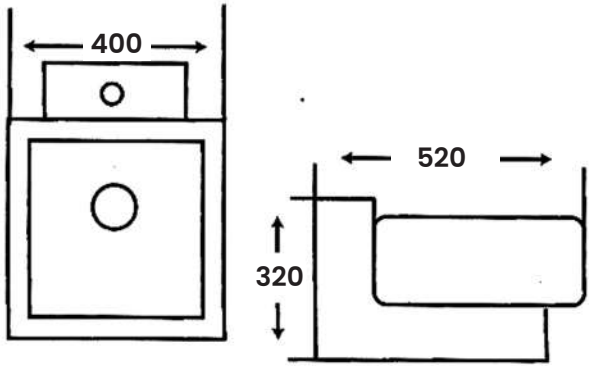

Size:

- L 380mm
- W 600mm
- H 130mm

A C H I

MJ - 9100

Art Basin

Size:

- L 290mm
- W 430mm
- H 140mm

MJ - 044

Art Basin

Size:

- L 380mm
- W 700mm
- H 135mm

MJ - 14

Art Basin

Size:

- L 440mm
- W 430mm
- H 150mm

MJ - 12

Art Basin

Size:

- L 470mm
- W 470mm
- H 150mm

MJ - 08

Art Basin

Size:

- L 520mm
- W 400mm
- H 320mm

MJ - 07