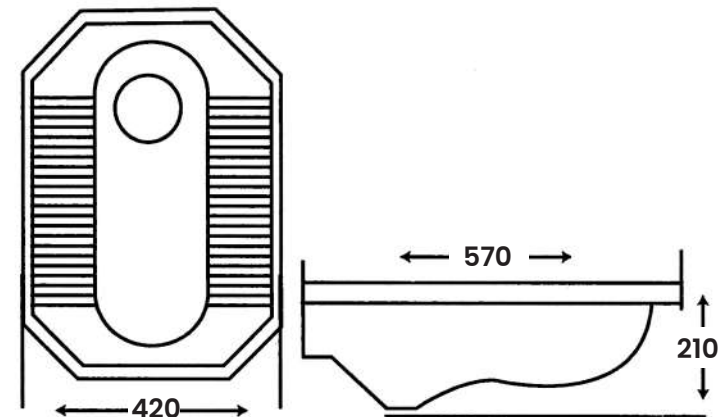

- L 150mm
- W 540mm
- H 800mm

-002

Tank Without Frame

- 390mm
- 580mm
- 1120mm

MG-213

Squatting Pan

Size:

- L 570mm
- W 420mm
- H 270mm

MG-211

Squatting Pan

Size:

- L 600mm
- W 440mm
- H 210mm

SQUATTING PAN SERIES

MG - 210

Squatting Pan

Size:

- L 570mm
- W 420mm
- H 210mm

WATER LOSET TANK

MS - 210

Wall Hung Water Tank

Size:

- L 360mm
- W 180mm
- H 350mm

MS - 200

Size: