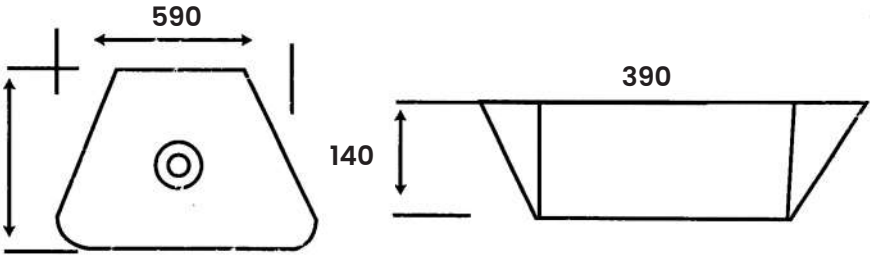

MJ-454B

Art Basin

Size:

- L 390mm
- W 580mm
- H 170mm

MJ - 47

Art Basin

Size:

- L 400mm
- W 660mm
- H 130mm

MJ - 152

Art Basin

Size:

- L 400mm
- W 620mm
- H 120mm

MJ-9064

Art Basin

- Size:
- L 390mm
 - W 590mm
 - H 140mm

MJ-042