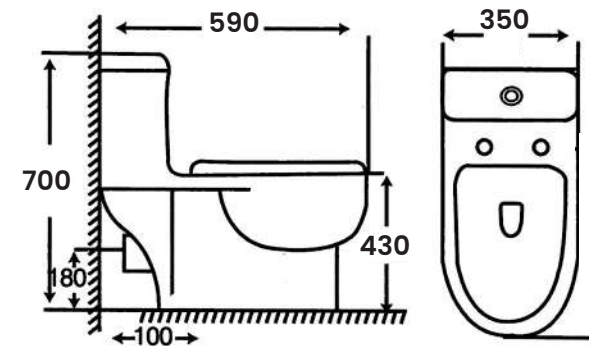

Wash Down One Piece Toilet
Dual Fitting with Hydraulic Seat Cover

Size:

- L 670mm
- W 390mm
- H 460mm
- Hole 100mm

SMART WASHDOWN

ONE PIECE TOILET SERIES

MA-222

Wash Down One Piece Toilet
Dual Fitting with Hydraulic Seat Cover

Size:

- L 670mm
- W 365mm
- H 750mm
- Hole 100mm - 300mm

MA-2051

Wash Down One Piece Toilet
Dual Fitting with Hydraulic Seat Cover

- Size:**
- L 710mm
 - W 410mm
 - H 730mm
 - Hole 100mm

MA-2052

Wash Down One Piece Toilet
Dual Fitting with Hydraulic Seat Cover

- Size:**
- L 690mm
 - W 370mm
 - H 760mm
 - Hole 100mm

MA-2077

Wash Down One Piece Toilet
Dual Fitting with Hydraulic Seat Cover

- Size:**
- L 590mm
 - W 350mm
 - H 700mm
 - Hole 100mm

MA-2065

Wash Down One Piece Toilet
Dual Fitting with Hydraulic Seat Cover

- Size:**
- L 680mm
 - W 370mm
 - H 670mm
 - Hole 100mm

MA-813

Wash Down One Piece Toilet
Dual Fitting with Hydraulic Seat Cover

- Size:**
- L 690mm
 - W 380mm
 - H 760mm
 - Hole 300mm

MA-2006

Wash Down One Piece Toilet
Dual Fitting with Hydraulic Seat Cover