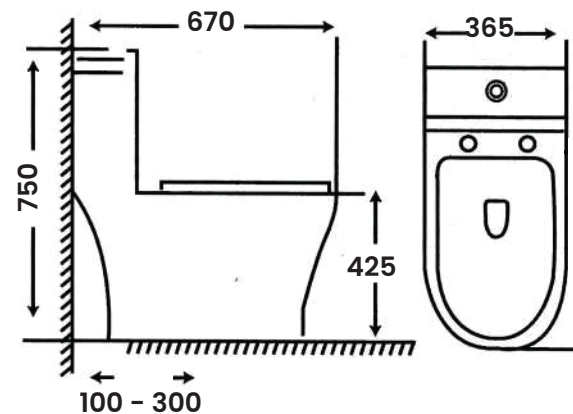

Wash Down One Piece Toilet
Dual Fitting with Hydraulic Seat Cover

Size:

- L 670mm
- W 390mm
- H 460mm
- Hole 100mm

SMART WASHDOWN

ONE PIECE TOILET SERIES

MA-222

Wash Down One Piece Toilet
Dual Fitting with Hydraulic Seat Cover

Size:

- L 670mm
- W 365mm
- H 750mm
- Hole 100mm - 300mm

MA-2051

Wash Down One Piece Toilet
Dual Fitting with Hydraulic Seat Cover

- Size:**
- L 710mm
 - W 410mm
 - H 730mm
 - Hole 100mm

MA-2052

Wash Down One Piece Toilet
Dual Fitting with Hydraulic Seat Cover