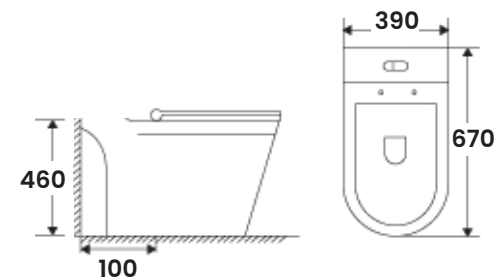

MA - 2017

Wash Down One Piece Toilet
Dual Fitting with Hydraulic Seat Cover

Size:

- L 690mm
- W 390mm
- H 730mm

MA - 2209

Size:

- L 685mm
- W 355mm
- H 775mm

XC - 001

Wash Down One Piece Toilet
Dual Fitting with Hydraulic Seat Cover

Size:

- L 670mm
- W 390mm
- H 460mm
- Hole 100mm

SMART WASHDOWN

ONE PIECE TOILET SERIES

MA-222

Wash Down One Piece Toilet
Dual Fitting with Hydraulic Seat Cover

Size:

- L 670mm
- W 365mm
- H 750mm
- Hole 100mm - 300mm

MA-2051

Wash Down One Piece Toilet
Dual Fitting with Hydraulic Seat Cover

- Size:**
- L 710mm
 - W 410mm
 - H 730mm
 - Hole 100mm

MA-2052

Wash Down One Piece Toilet
Dual Fitting with Hydraulic Seat Cover