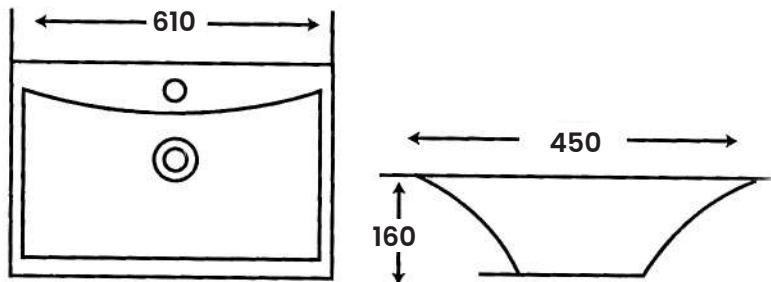

MJ - 152

Art Basin

Size:

- L 400mm
- W 620mm
- H 120mm

MJ-9064

Art Basin

- Size:
- L 390mm
 - W 590mm
 - H 140mm

MJ-042

Art Basin

- Size:
- L 460mm
 - W 660mm
 - H 120mm

MJ - 050

Cabinet Basin

Size:

- L 460mm
- W 910mm
- H 170mm

MJ-239

Art Basin

Size:

- L 390mm
- W 600mm
- H 150mm

MJ-114

Art Basin

Size:

- L 450mm
- W 610mm
- H 160mm

MJ - 157

Art Basin