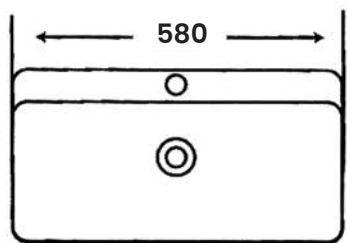

Art Basin

Size:

- L 520mm
- W 520mm
- H 180mm

MJ - 305

Art Basin

Size:

- L 390mm
- W 580mm
- H 215mm

MJ - 302

Art Basin

Size:

- L 400mm
- W 590mm
- H 215mm

MJ - 3 2 3

Art Basin

Size:

- L 420mm
- W 590mm
- H 140mm

M A R A

MJ - 2 4 6

Art Basin

Size:

- L 500mm
- W 500mm
- H 130mm

MJ-168

Art Basin

Size:

- L 320mm
- W 460mm
- H 140mm

MJ-465

Art Basin

Size:

- L 390mm
- W 580mm
- H 170mm

MJ-171B

Art Basin

Size:

- L 350mm
- W 610mm
- H 170mm