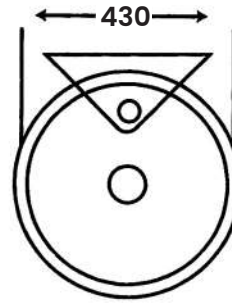

Size:

- L 390mm
- W 600mm
- H 150mm

MJ-114

Art Basin

Size:

- L 450mm
- W 610mm
- H 160mm

MJ - 157

Art Basin

Size:

- L 380mm
- W 600mm
- H 130mm

A C H I

MJ - 9100

Art Basin

Size:

- L 290mm
- W 430mm
- H 140mm

MJ - 044

Art Basin

Size:

- L 380mm
- W 700mm
- H 135mm

MJ - 14

Art Basin

Size:

- L 440mm
- W 430mm
- H 150mm

MJ - 12

Art Basin

Size:

- L 470mm
- W 470mm
- H 150mm

MJ - 08

Art Basin

Size:

- L 520mm
- W 400mm
- H 320mm

MJ - 07