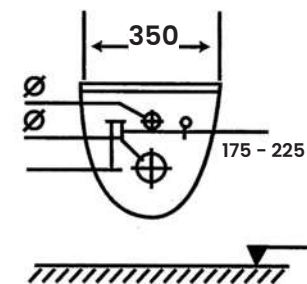

Size:

- L 690mm
- W 360mm
- H 690mm
- Hole 100mm

MA-2208

Wash Down One Piece Toilet
Dual Fitting with Hydraulic Seat Cover

Size:

- L 655mm
- W 355mm
- H 730mm
- Hole 100mm

MA-2080

Wash Down One Piece Toilet
Hydraulic Seat Cover

Size:

- L 670mm
- W 400mm
- H 620mm
- Hole 100mm

WALL HUNG

SPACE SAVING TOILET SERIES

NW-2004

Wall Hung Toilet
Hydraulic Seat Cover

Size:

- L 520mm
- W 350mm
- H 400mm
- Hole 175mm - 225mm

N W - 5 0 0 4

Wall Hung Toilet
Hydraulic Seat Cover

Size:

- L 490mm
- W 340mm
- H 400mm
- Hole 175mm

NW-303

Wall Hung Toilet
Hydraulic Seat Cover

Size:

- L 560mm
- W 350mm
- H 350mm
- Fixing Hole 175mm - 225mm