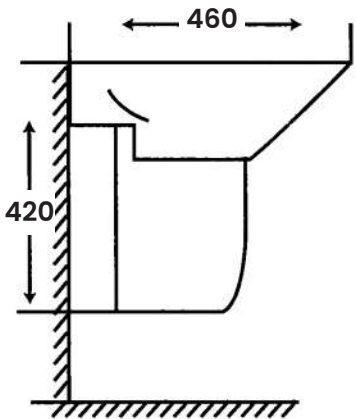

MC-2011

Wash Basin Pedestal
Single Tap Hole

Size:

- L 430mm
- W 510mm
- H 810mm

MC-307

Wash Basin Pedestal
Single Tap Hole

Size:

- L 500mm
- W 640mm
- H 820mm

SMART WASHBASIN
WITH PEDESTAL SERIES

SMART WALL HUNG

One Peice Wall Hang Basin

MC-009

Wall Hung Wash Basin
Single Tap Hole

Size:

- L 460mm
- W 510mm
- H 420mm

MC - 333

Wall Hung Wash Basin
Single Tap Hole

Size:

- L 390mm
- W 580mm
- H 420mm

MC - 10

Wall Hung Wash Basin
Single Tap Hole

Size:

- L 390mm
- W 580mm
- H 420mm

MC - 222

Wall Hung Wash Basin
Single Tap Hole

Size:

- L 460mm
- W 550mm
- H 370mm

MC-053D

Wall Hung Wash Basin
Single Tap Hole

Size:

- L 450mm
- W 570mm
- H 435mm

SMART WASHDOWN