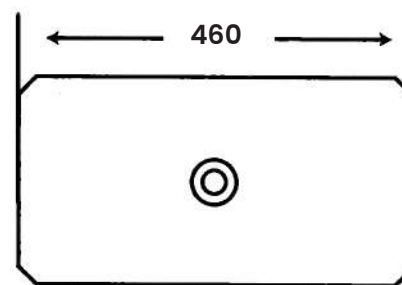

Art Basin

Size:

- L 520mm
- W 520mm
- H 180mm

MJ - 305

Art Basin

Size:

- L 390mm
- W 580mm
- H 215mm

MJ - 302

Art Basin

Size:

- L 400mm
- W 590mm
- H 215mm

MJ - 3 2 3

Art Basin

Size:

- L 420mm
- W 590mm
- H 140mm

M A R A

MJ - 2 4 6

Art Basin

Size:

- L 500mm
- W 500mm
- H 130mm

MJ-168

Art Basin

Size:

- L 320mm
- W 460mm
- H 140mm