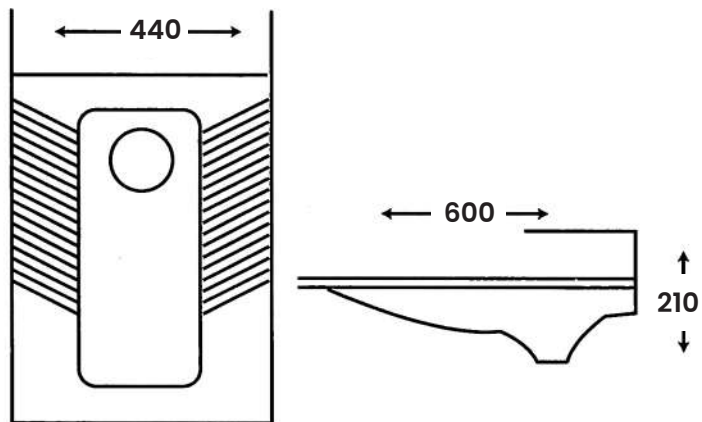

- L 150mm
- W 540mm
- H 800mm

-002

Tank Without Frame

- 390mm
- 580mm
- 1120mm

MG-213

Squatting Pan

Size:

- L 570mm
- W 420mm
- H 270mm

MG-211

Squatting Pan

Size:

- L 600mm
- W 440mm
- H 210mm

SQUATTING PAN SERIES

MG - 210

Squatting Pan

Size: