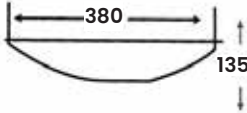

MJ - 152

Art Basin

Size:

- L 400mm
- W 620mm
- H 120mm

MJ-9064

Art Basin

- Size:
- L 390mm
 - W 590mm
 - H 140mm

MJ-042

Art Basin

- Size:
- L 460mm
 - W 660mm
 - H 120mm

MJ - 050

Cabinet Basin

Size:

- L 460mm
- W 910mm
- H 170mm

MJ-239

Art Basin

Size:

- L 390mm
- W 600mm
- H 150mm

MJ-114

Art Basin

Size:

- L 450mm
- W 610mm
- H 160mm

MJ - 157

Art Basin