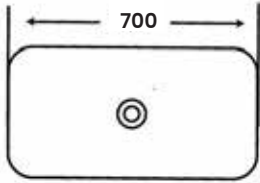

MJ-454B

Art Basin

Size:

- L 390mm
- W 580mm
- H 170mm

MJ - 47

Art Basin

Size:

- L 400mm
- W 660mm
- H 130mm

MJ - 152

Art Basin

Size:

- L 400mm
- W 620mm
- H 120mm

MJ-9064

Art Basin

- Size:
- L 390mm
 - W 590mm
 - H 140mm

MJ-042

Art Basin

- Size:
- L 460mm
 - W 660mm
 - H 120mm

MJ - 050

Cabinet Basin

Size:

- L 460mm
- W 910mm
- H 170mm

MJ-239

Art Basin

Size:

- L 390mm
- W 600mm
- H 150mm

MJ-114

Art Basin

Size:

- L 450mm
- W 610mm
- H 160mm

MJ - 157

Art Basin