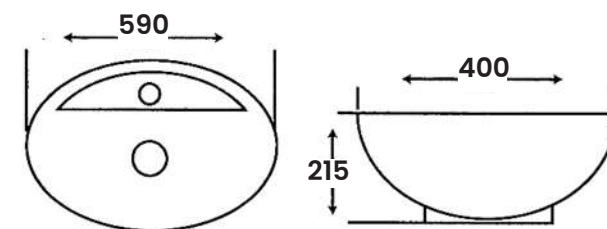

Size:

- L 460mm
- W 910mm

ART WASHBASIN SERIES

MJ - 227

Art Basin

Size:

- L 450mm
- W 450mm
- H 180mm

MJ - 2001

Art Basin

Size:

- L 520mm
- W 520mm
- H 180mm

MJ - 305

Art Basin

Size:

- L 390mm
- W 580mm
- H 215mm

MJ - 302

Art Basin

Size:

- L 400mm
- W 590mm
- H 215mm

MJ - 3 2 3

Art Basin

Size:

- L 420mm
- W 590mm
- H 140mm

M A R A

MJ - 2 4 6

Art Basin

Size:

- L 500mm
- W 500mm
- H 130mm

MJ-168

Art Basin

Size:

- L 320mm
- W 460mm
- H 140mm