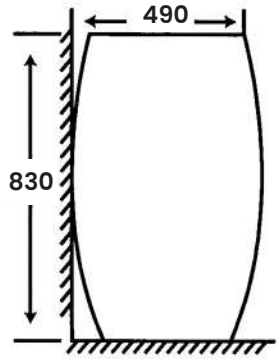

Size:

- L 680mm
- W 395mm
- H 760mm
- Hole 100mm

MB - 52

Wash Down Two Piece Toilet
Dual Fitting with
Hydraulic Seat Cover

Size:

- L 680mm
- W 395mm
- H 760mm
- Hole 100mm

MB - 016

Wash Down Two Piece Toilet
Dual Fitting with
Hydraulic Seat Cover

Size:

- L 680mm
- W 395mm
- H 760mm
- Hole 300mm

MB - 55

Wash Down Two Piece Toilet
Dual Fitting with
Hydraulic Seat Cover

Size:

- L 720mm
- W 370mm
- H 750mm
- Hole 100mm - 300mm

MC-2048

Modern Wash Basin
One Piece Series

Size:

- L 490mm
- W 490mm
- H 830mm

MC-2049

Modern Wash Basin
One Piece Series

Size:

- L 470mm
- W 470mm
- H 835mm

MC - 888

Wash Basin Pedestal
Single Tap Hole

Size:

- L 420mm
- W 1000mm
- H 860mm

MC-2020

Wash Basin Pedestal
Single Tap Hole

Size:

- L 390mm
- W 580mm
- H 800mm

MC-617

Wash Basin Pedestal
Single Tap Hole