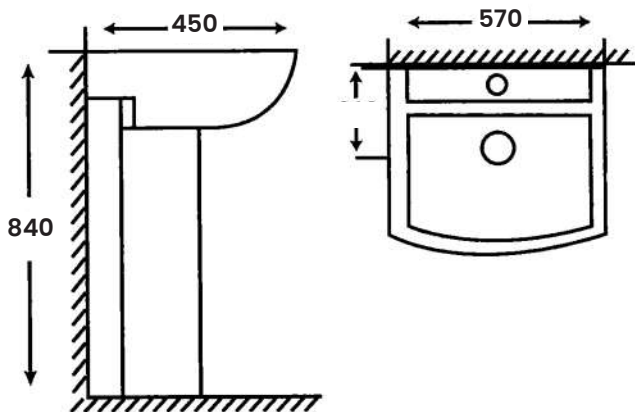

Size:

- L 420mm
- W 1000mm
- H 860mm

MC-2020

Wash Basin Pedestal
Single Tap Hole

Size:

- L 390mm
- W 580mm
- H 800mm

MC-617

Wash Basin Pedestal
Single Tap Hole

Size:

- L 380mm
- W 420mm
- H 800mm

MC - 786

Wash Basin Pedestal
Single Tap Hole

- Size:**
- L 510mm
 - W 830mm
 - H 800mm

MC - 2035

Wash Basin Pedestal
Single Tap Hole

- Size:**
- L 460mm
 - W 610mm
 - H 810mm

MC-053

Wash Basin Pedestal
Single Tap Hole

Size:

- L 450mm
- W 570mm
- H 840mm

MC-008

Wash Basin Pedestal
Single Tap Hole

Size:

- L 500mm
- W 640mm
- H 840mm