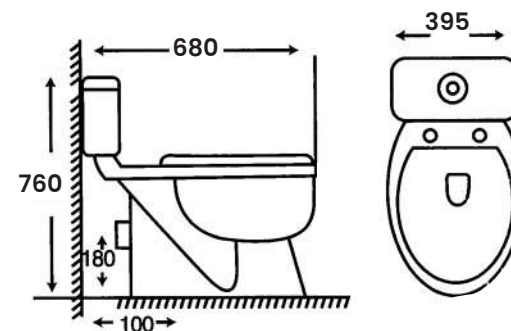

NW - 304

Wall Hung Toilet
Hydraulic Seat Cover

Size:

- L 520mm
- W 340mm
- H 330mm
- Hole 175mm

NW - 2003

Wall Hung Toilet
Hydraulic Seat Cover

Size:

- L 520mm
- W 370mm
- H 330mm
- Hole 175mm - 225mm

SMART WASHDOWN

TWO PIECE TOILET SERIES

MB-50

Wash Down Two Piece Toilet
Dual Fitting with Hydraulic Seat Cover

Size:

- L 700mm
- W 390mm
- H 760mm
- Hole 100mm

MB - 53

Wash Down Two Piece Toilet
Dual Fitting with Hydraulic Seat Cover

Size:

- L 680mm
- W 395mm
- H 760mm
- Hole 100mm

MB - 52

Wash Down Two Piece Toilet
Dual Fitting with
Hydraulic Seat Cover

Size:

- L 680mm
- W 395mm
- H 760mm
- Hole 100mm

MB - 016

Wash Down Two Piece Toilet
Dual Fitting with
Hydraulic Seat Cover

Size:

- L 680mm
- W 395mm
- H 760mm
- Hole 300mm

MB - 55

Wash Down Two Piece Toilet
Dual Fitting with
Hydraulic Seat Cover

Size:

- L 720mm
- W 370mm
- H 750mm
- Hole 100mm - 300mm

MC-2048

Modern Wash Basin
One Piece Series