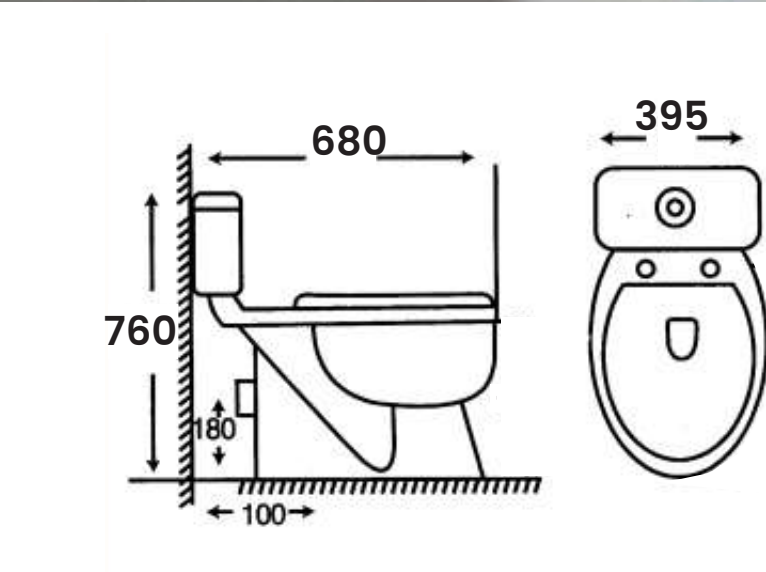

NW - 304

Wall Hung Toilet
Hydraulic Seat Cover

Size:

- L 520mm
- W 340mm
- H 330mm
- Hole 175mm

NW - 2003

Wall Hung Toilet
Hydraulic Seat Cover

Size:

- L 520mm
- W 370mm
- H 330mm
- Hole 175mm - 225mm

SMART WASHDOWN

TWO PIECE TOILET SERIES

MB-50

Wash Down Two Piece Toilet
Dual Fitting with Hydraulic Seat Cover

Size:

- L 700mm
- W 390mm
- H 760mm
- Hole 100mm

MB - 53

Wash Down Two Piece Toilet
Dual Fitting with Hydraulic Seat Cover

Size:

- L 680mm
- W 395mm
- H 760mm
- Hole 100mm

MB - 52

Wash Down Two Piece Toilet
Dual Fitting with
Hydraulic Seat Cover

Size:

- L 680mm
- W 395mm
- H 760mm
- Hole 100mm

MB - 016

Wash Down Two Piece Toilet
Dual Fitting with
Hydraulic Seat Cover

Size:

- L 680mm
- W 395mm
- H 760mm
- Hole 300mm

MB - 55

Wash Down Two Piece Toilet
Dual Fitting with
Hydraulic Seat Cover

Size:

- L 720mm
- W 370mm
- H 750mm
- Hole 100mm - 300mm

MC-2048

Modern Wash Basin
One Piece Series