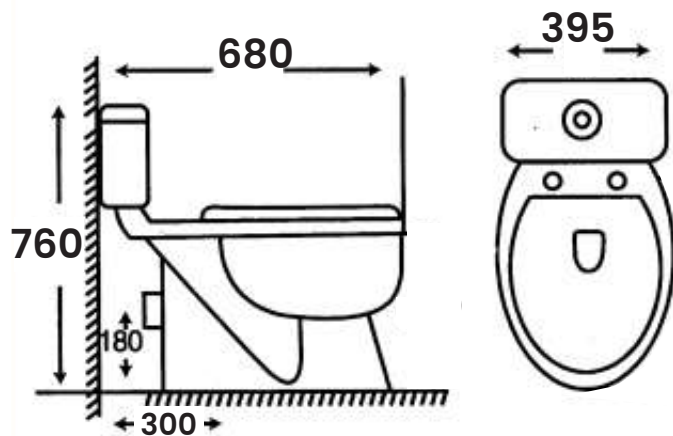

SMART WASHDOWN

TWO PIECE TOILET SERIES

MB-50

Wash Down Two Piece Toilet
Dual Fitting with Hydraulic Seat Cover

Size:

- L 700mm
- W 390mm
- H 760mm
- Hole 100mm

MB - 53

Wash Down Two Piece Toilet
Dual Fitting with Hydraulic Seat Cover

Size:

- L 680mm
- W 395mm
- H 760mm
- Hole 100mm

MB - 52

Wash Down Two Piece Toilet
Dual Fitting with
Hydraulic Seat Cover

Size:

- L 680mm
- W 395mm
- H 760mm
- Hole 100mm

MB - 016

Wash Down Two Piece Toilet
Dual Fitting with
Hydraulic Seat Cover

Size:

- L 680mm
- W 395mm
- H 760mm
- Hole 300mm

MB - 55

Wash Down Two Piece Toilet
Dual Fitting with
Hydraulic Seat Cover

Size:

- L 720mm
- W 370mm
- H 750mm
- Hole 100mm - 300mm

MC-2048

Modern Wash Basin
One Piece Series

Size:

- L 490mm
- W 490mm
- H 830mm

MC-2049

Modern Wash Basin
One Piece Series

Size:

- L 470mm
- W 470mm
- H 835mm

MC - 888

Wash Basin Pedestal
Single Tap Hole