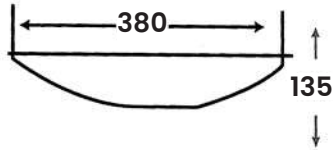

Size:

- L 380mm
- W 600mm
- H 130mm

A C H I

MJ - 9100

Art Basin

Size:

- L 290mm
- W 430mm
- H 140mm

MJ - 044

Art Basin

Size:

- L 380mm
- W 700mm
- H 135mm

MJ - 14

Art Basin

Size:

- L 440mm
- W 430mm
- H 150mm

MJ - 12

Art Basin

Size:

- L 470mm
- W 470mm
- H 150mm

MJ - 08

Art Basin

Size:

- L 520mm
- W 400mm
- H 320mm

MJ - 07