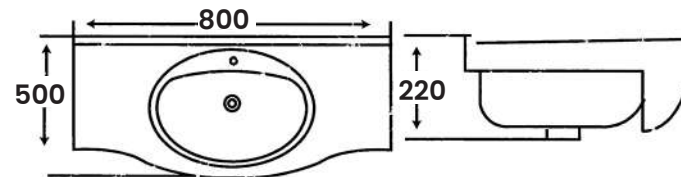

MK-640

Cabinet Basin

Size:

- L 500mm
- W 800mm
- H 220mm

MK-630

Cabinet Basin

Size:

- L 390mm
- W 580mm
- H 170mm