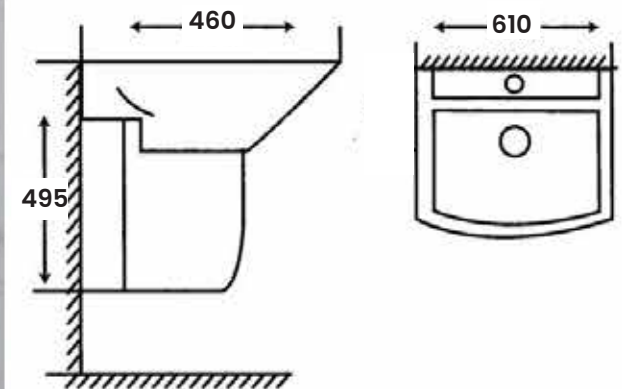

Wall Hung Wash Basin
Single Tap Hole

Size:

- L 390mm
- W 580mm
- H 420mm

MC - 10

Wall Hung Wash Basin
Single Tap Hole

Size:

- L 390mm
- W 580mm
- H 420mm

MC - 222

Wall Hung Wash Basin
Single Tap Hole

Size:

- L 460mm
- W 550mm
- H 370mm

MC-053D

Wall Hung Wash Basin
Single Tap Hole

Size:

- L 450mm
- W 570mm
- H 435mm

SMART WASHDOWN

Wall Hang Basin

MC - 2035D

Wall Hung Wash Basin
Single Tap Hole

Size:

- L 460mm
- W 610mm
- H 495mm

MK-640

Cabinet Basin

Size: