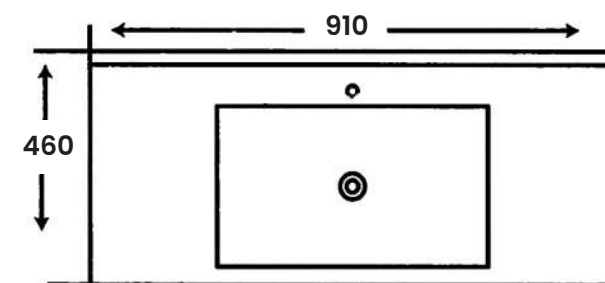

Cabinet Basin MK - 670

Size:

- L 460mm
- W 910mm