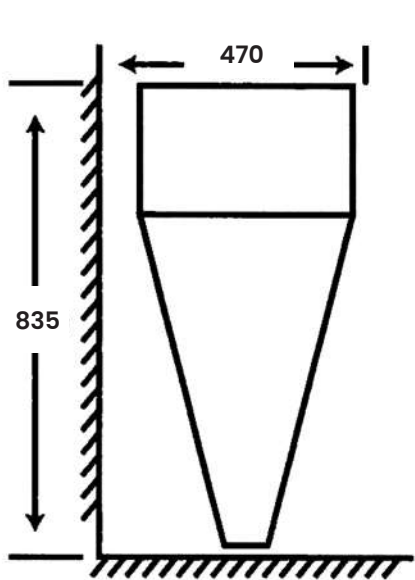

Size:

- L 680mm
- W 395mm
- H 760mm
- Hole 300mm

MB - 55

Wash Down Two Piece Toilet
Dual Fitting with
Hydraulic Seat Cover

Size:

- L 720mm
- W 370mm
- H 750mm
- Hole 100mm - 300mm

MC-2048

Modern Wash Basin
One Piece Series

Size:

- L 490mm
- W 490mm
- H 830mm

MC-2049

Modern Wash Basin
One Piece Series

Size:

- L 470mm
- W 470mm
- H 835mm

MC - 888

Wash Basin Pedestal
Single Tap Hole

Size:

- L 420mm
- W 1000mm
- H 860mm

MC-2020

Wash Basin Pedestal
Single Tap Hole

Size:

- L 390mm
- W 580mm
- H 800mm

MC-617

Wash Basin Pedestal
Single Tap Hole

Size:

- L 380mm
- W 420mm
- H 800mm

MC - 786

Wash Basin Pedestal
Single Tap Hole

- Size:**
- L 510mm
 - W 830mm
 - H 800mm

MC - 2035

Wash Basin Pedestal
Single Tap Hole

- Size:**
- L 460mm
 - W 610mm
 - H 810mm