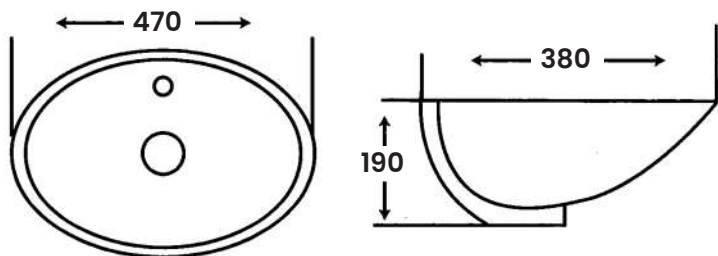

Under Counter Vanity

Size:

- L 400mm
- W 450mm
- H 195mm

MI-201

Under Counter Vanity

Size:

- L 380mm
- W 470mm
- H 190mm

MI-202