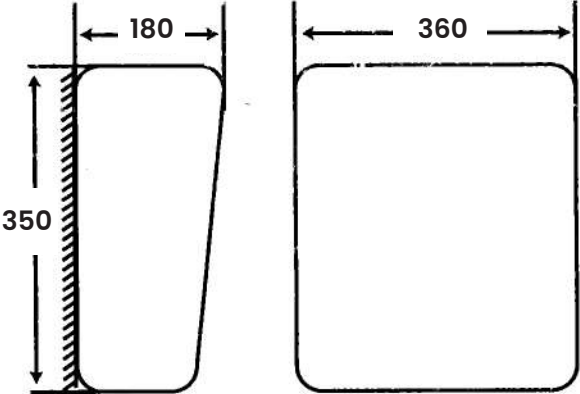

MG-211

Squatting Pan

Size:

- L 600mm
- W 440mm
- H 210mm

SQUATTING PAN SERIES

MG - 210

Squatting Pan

Size:

- L 570mm
- W 420mm
- H 210mm

WATER LOSET TANK

MS - 210

Wall Hung Water Tank

Size:

- L 360mm
- W 180mm
- H 350mm

MS - 200

Size:

- L 110mm
- W 370mm
- H 380mm

MS - 201

Size:

- L 100mm
- W 370mm
- H 390mm

M F - 2 0 1

Urinal

Size:

- L 260mm
- W 300mm
- H 490mm