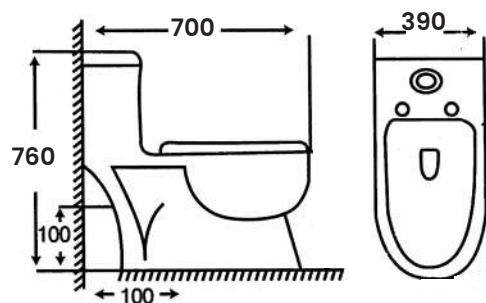

NW - 304

Wall Hung Toilet
Hydraulic Seat Cover

Size:

- L 520mm
- W 340mm
- H 330mm
- Hole 175mm

NW - 2003

Wall Hung Toilet
Hydraulic Seat Cover

Size:

- L 520mm
- W 370mm
- H 330mm
- Hole 175mm - 225mm

SMART WASHDOWN

TWO PIECE TOILET SERIES

MB-50

Wash Down Two Piece Toilet
Dual Fitting with Hydraulic Seat Cover

Size:

- L 700mm
- W 390mm
- H 760mm
- Hole 100mm

MB - 53

Wash Down Two Piece Toilet
Dual Fitting with Hydraulic Seat Cover

Size:

- L 680mm
- W 395mm
- H 760mm
- Hole 100mm

MB - 52

Wash Down Two Piece Toilet
Dual Fitting with
Hydraulic Seat Cover

Size:

- L 680mm
- W 395mm
- H 760mm
- Hole 100mm

MB - 016

Wash Down Two Piece Toilet
Dual Fitting with
Hydraulic Seat Cover

Size:

- L 680mm
- W 395mm
- H 760mm
- Hole 300mm

MB - 55

Wash Down Two Piece Toilet
Dual Fitting with
Hydraulic Seat Cover

Size:

- L 720mm
- W 370mm
- H 750mm
- Hole 100mm - 300mm

MC-2048

Modern Wash Basin
One Piece Series