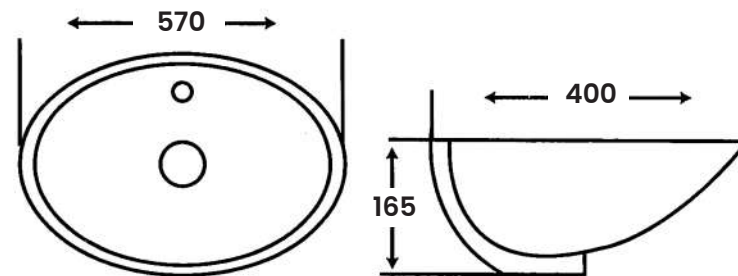

MI-201

Under Counter Vanity

Size:

- L 380mm
- W 470mm
- H 190mm

MI-202

Under Counter Vanity

Size:

- L 400mm
- W 570mm
- H 165mm