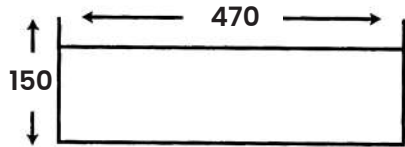

MJ - 12

Art Basin

Size:

- L 470mm
- W 470mm
- H 150mm