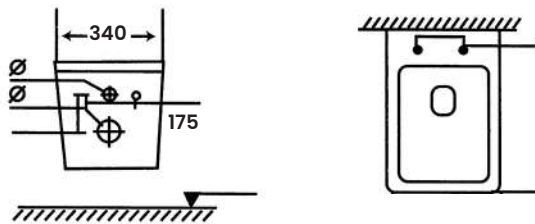

Size:

- L 520mm
- W 340mm
- H 330mm
- Hole 175mm