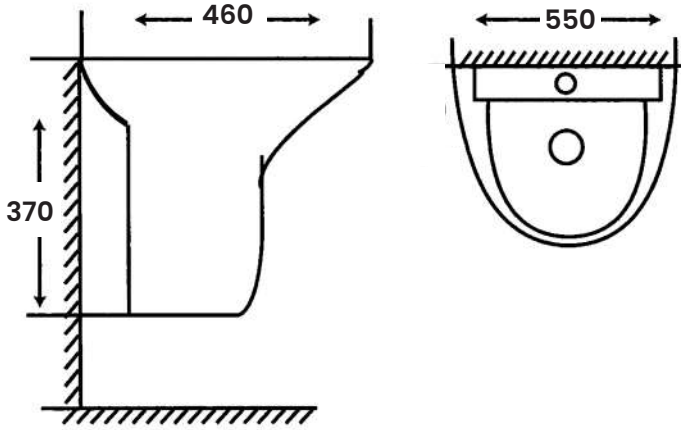

Wall Hung Wash Basin
Single Tap Hole

Size:

- L 390mm
- W 580mm
- H 420mm

MC - 10

Wall Hung Wash Basin
Single Tap Hole

Size:

- L 390mm
- W 580mm
- H 420mm

MC - 222

Wall Hung Wash Basin
Single Tap Hole

Size:

- L 460mm
- W 550mm
- H 370mm

MC-053D

Wall Hung Wash Basin
Single Tap Hole

Size:

- L 450mm
- W 570mm
- H 435mm

SMART WASHDOWN