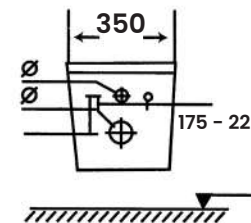

N W - 5 0 0 4

Wall Hung Toilet
Hydraulic Seat Cover

Size:

- L 490mm
- W 340mm
- H 400mm
- Hole 175mm

NW-303

Wall Hung Toilet
Hydraulic Seat Cover

Size:

- L 560mm
- W 350mm
- H 350mm
- Fixing Hole 175mm - 225mm

NW-2005

Wall Hung Toilet
Hydraulic Seat Cover

Size:

- L 560mm
- W 350mm
- H 350mm
- Fix Hole 175mm

NW - 012

Wall Hung Toilet
Hydraulic Seat Cover

Size:

- L 570mm
- W 370mm
- H 380mm
- Hole 175mm