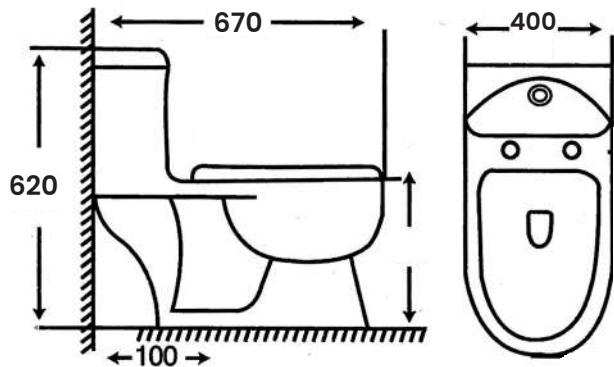

- Size:**
- L 680mm
 - W 370mm
 - H 670mm
 - Hole 100mm

MA-813

Wash Down One Piece Toilet
Dual Fitting with Hydraulic Seat Cover

- Size:**
- L 690mm
 - W 380mm
 - H 760mm
 - Hole 300mm

MA-2006

Wash Down One Piece Toilet
Dual Fitting with Hydraulic Seat Cover

Size:

- L 710mm
- W 375mm
- H 650mm
- Hole 100mm & 300mm

MA-814

Wash Down One Piece Toilet
Dual Fitting with Hydraulic Seat Cover

Size:

- L 700mm
- W 385mm
- H 730mm
- Hole 100mm

MA-2060

Wash Down One Piece Toilet
Dual Fitting with Hydraulic Seat Cover

Size:

- L 690mm
- W 360mm
- H 690mm
- Hole 100mm

MA-2208

Wash Down One Piece Toilet
Dual Fitting with Hydraulic Seat Cover

Size:

- L 655mm
- W 355mm
- H 730mm
- Hole 100mm

MA-2080

Wash Down One Piece Toilet
Hydraulic Seat Cover

Size:

- L 670mm
- W 400mm
- H 620mm
- Hole 100mm

WALL HUNG

SPACE SAVING TOILET SERIES

NW-2004

Wall Hung Toilet
Hydraulic Seat Cover

Size:

- L 520mm
- W 350mm
- H 400mm
- Hole 175mm - 225mm