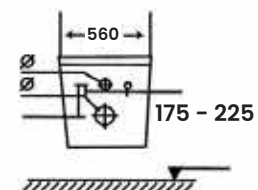

NW - 304

Wall Hung Toilet
Hydraulic Seat Cover

Size:

- L 520mm
- W 340mm
- H 330mm
- Hole 175mm

NW - 2003

Wall Hung Toilet
Hydraulic Seat Cover

Size:

- L 520mm
- W 370mm
- H 330mm
- Hole 175mm - 225mm