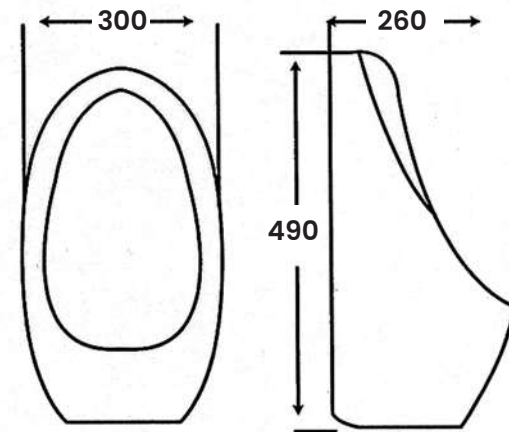

- L 570mm
- W 420mm
- H 210mm

WATER LOSET TANK

MS - 210

Wall Hung Water Tank

Size:

- L 360mm
- W 180mm
- H 350mm

MS - 200

Size:

- L 110mm
- W 370mm
- H 380mm

MS - 201

Size:

- L 100mm
- W 370mm
- H 390mm

M F - 2 0 1

Urinal

Size:

- L 260mm
- W 300mm
- H 490mm