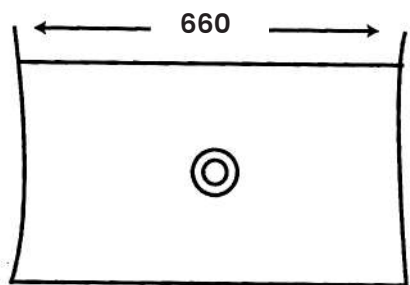

MJ-171

Art Basin

Size:

- L 420mm
- W 600mm
- H 130mm

MJ-13

Art Basin

Size:

- L 460mm
- W 460mm
- H 145mm

MJ-454B

Art Basin

Size:

- L 390mm
- W 580mm
- H 170mm

MJ - 47

Art Basin

Size:

- L 400mm
- W 660mm
- H 130mm