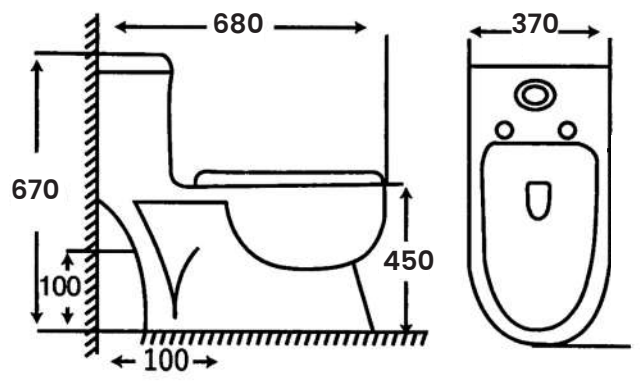

Size:

- L 670mm
- W 365mm
- H 750mm
- Hole 100mm - 300mm

MA-2051

Wash Down One Piece Toilet
Dual Fitting with Hydraulic Seat Cover

- Size:**
- L 710mm
 - W 410mm
 - H 730mm
 - Hole 100mm

MA-2052

Wash Down One Piece Toilet
Dual Fitting with Hydraulic Seat Cover

- Size:**
- L 690mm
 - W 370mm
 - H 760mm
 - Hole 100mm

MA-2077

Wash Down One Piece Toilet
Dual Fitting with Hydraulic Seat Cover

- Size:**
- L 590mm
 - W 350mm
 - H 700mm
 - Hole 100mm

MA-2065

Wash Down One Piece Toilet
Dual Fitting with Hydraulic Seat Cover

- Size:**
- L 680mm
 - W 370mm
 - H 670mm
 - Hole 100mm

MA-813

Wash Down One Piece Toilet
Dual Fitting with Hydraulic Seat Cover

- Size:**
- L 690mm
 - W 380mm
 - H 760mm
 - Hole 300mm

MA-2006

Wash Down One Piece Toilet
Dual Fitting with Hydraulic Seat Cover

Size:

- L 710mm
- W 375mm
- H 650mm
- Hole 100mm & 300mm

MA-814

Wash Down One Piece Toilet
Dual Fitting with Hydraulic Seat Cover

Size:

- L 700mm
- W 385mm
- H 730mm
- Hole 100mm

MA-2060

Wash Down One Piece Toilet
Dual Fitting with Hydraulic Seat Cover