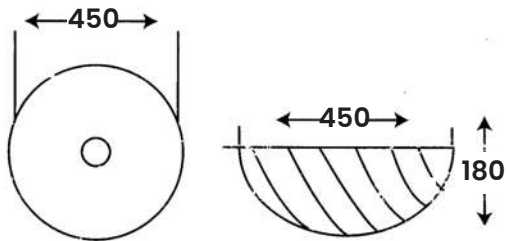

Size:

- L 460mm
- W 910mm

ART WASHBASIN SERIES

MJ - 227

Art Basin

Size:

- L 450mm
- W 450mm
- H 180mm

MJ - 2001

Art Basin

Size:

- L 520mm
- W 520mm
- H 180mm

MJ - 305

Art Basin

Size:

- L 390mm
- W 580mm
- H 215mm

MJ - 302