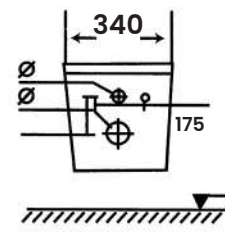

Size:

- L 690mm
- W 360mm
- H 690mm
- Hole 100mm

MA-2208

Wash Down One Piece Toilet
Dual Fitting with Hydraulic Seat Cover

Size:

- L 655mm
- W 355mm
- H 730mm
- Hole 100mm

MA-2080

Wash Down One Piece Toilet
Hydraulic Seat Cover

Size:

- L 670mm
- W 400mm
- H 620mm
- Hole 100mm

WALL HUNG

SPACE SAVING TOILET SERIES

NW-2004

Wall Hung Toilet
Hydraulic Seat Cover

Size:

- L 520mm
- W 350mm
- H 400mm
- Hole 175mm - 225mm

N W - 5 0 0 4

Wall Hung Toilet
Hydraulic Seat Cover

Size:

- L 490mm
- W 340mm
- H 400mm
- Hole 175mm

NW-303

Wall Hung Toilet
Hydraulic Seat Cover

Size:

- L 560mm
- W 350mm
- H 350mm
- Fixing Hole 175mm - 225mm