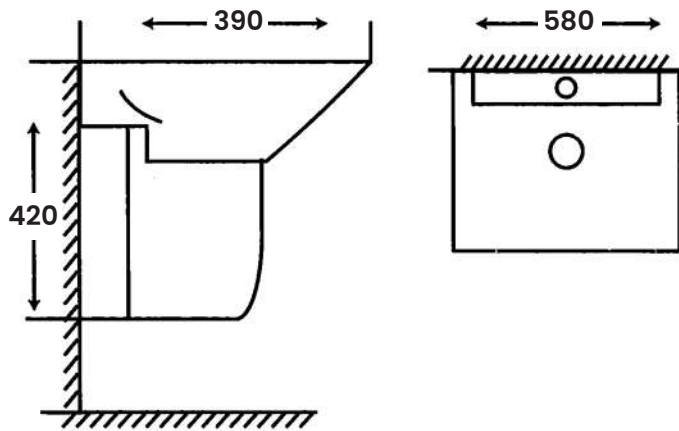

MC-2011

Wash Basin Pedestal
Single Tap Hole

Size:

- L 430mm
- W 510mm
- H 810mm

MC-307

Wash Basin Pedestal
Single Tap Hole

Size:

- L 500mm
- W 640mm
- H 820mm

SMART WASHBASIN
WITH PEDESTAL SERIES

SMART WALL HUNG

One Peice Wall Hang Basin

MC-009

Wall Hung Wash Basin
Single Tap Hole

Size:

- L 460mm
- W 510mm
- H 420mm

MC - 333

Wall Hung Wash Basin
Single Tap Hole

Size:

- L 390mm
- W 580mm
- H 420mm

MC - 10

Wall Hung Wash Basin
Single Tap Hole

Size:

- L 390mm
- W 580mm
- H 420mm

MC - 222