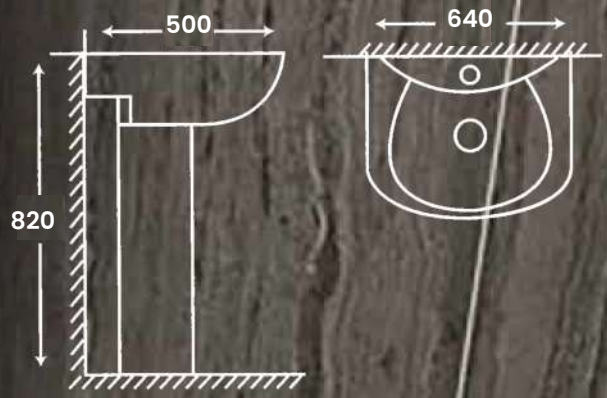

MC-2011

Wash Basin Pedestal
Single Tap Hole

Size:

- L 430mm
- W 510mm
- H 810mm

MC-307

Wash Basin Pedestal
Single Tap Hole

Size:

- L 500mm
- W 640mm
- H 820mm