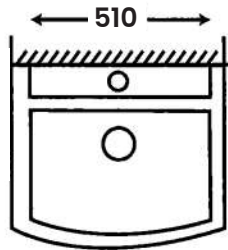

MC-2011

Wash Basin Pedestal
Single Tap Hole

Size:

- L 430mm
- W 510mm
- H 810mm

MC-307

Wash Basin Pedestal
Single Tap Hole

Size:

- L 500mm
- W 640mm
- H 820mm

SMART WASHBASIN
WITH PEDESTAL SERIES

SMART WALL HUNG

One Peice Wall Hang Basin

MC-009

Wall Hung Wash Basin
Single Tap Hole

Size:

- L 460mm
- W 510mm
- H 420mm

MC - 333

Wall Hung Wash Basin
Single Tap Hole

Size:

- L 390mm
- W 580mm
- H 420mm

MC - 10

Wall Hung Wash Basin
Single Tap Hole

Size:

- L 390mm
- W 580mm
- H 420mm

MC - 222

Wall Hung Wash Basin
Single Tap Hole

Size:

- L 460mm
- W 550mm
- H 370mm

MC-053D

Wall Hung Wash Basin
Single Tap Hole

Size:

- L 450mm
- W 570mm
- H 435mm

SMART WASHDOWN