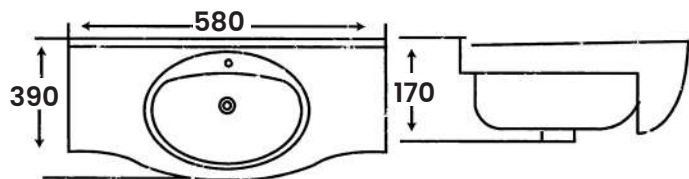

Wall Hung Wash Basin
Single Tap Hole

Size:

- L 460mm
- W 550mm
- H 370mm

MC-053D

Wall Hung Wash Basin
Single Tap Hole

Size:

- L 450mm
- W 570mm
- H 435mm

SMART WASHDOWN

Wall Hang Basin

MC - 2035D

Wall Hung Wash Basin
Single Tap Hole

Size:

- L 460mm
- W 610mm
- H 495mm

MK-640

Cabinet Basin

Size:

- L 500mm
- W 800mm
- H 220mm

MK-630

Cabinet Basin

Size:

- L 390mm
- W 580mm
- H 170mm

M K - 6 3 1

Cabinet Basin

Size: