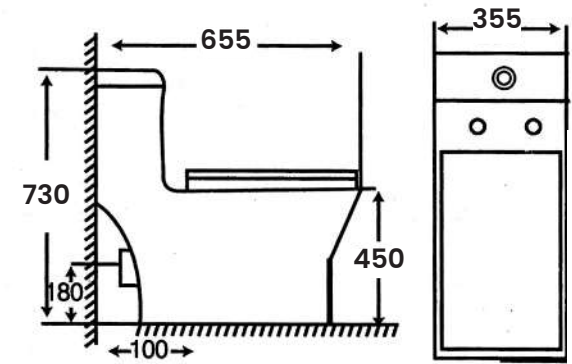

Size:

- L 710mm
- W 375mm
- H 650mm
- Hole 100mm & 300mm

MA-814

Wash Down One Piece Toilet
Dual Fitting with Hydraulic Seat Cover

Size:

- L 700mm
- W 385mm
- H 730mm
- Hole 100mm

MA-2060

Wash Down One Piece Toilet
Dual Fitting with Hydraulic Seat Cover

Size:

- L 690mm
- W 360mm
- H 690mm
- Hole 100mm

MA-2208

Wash Down One Piece Toilet
Dual Fitting with Hydraulic Seat Cover

Size:

- L 655mm
- W 355mm
- H 730mm
- Hole 100mm

MA-2080

Wash Down One Piece Toilet
Hydraulic Seat Cover