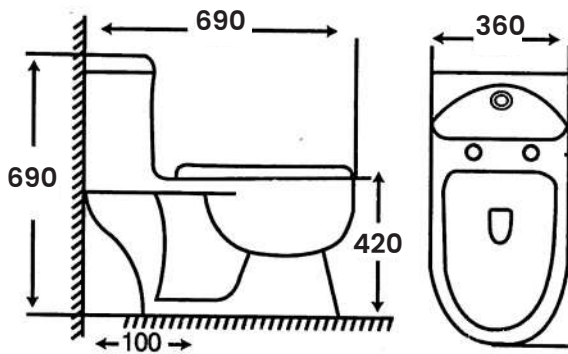

- Size:**
- L 690mm
 - W 370mm
 - H 760mm
 - Hole 100mm

MA-2077

Wash Down One Piece Toilet
Dual Fitting with Hydraulic Seat Cover

- Size:**
- L 590mm
 - W 350mm
 - H 700mm
 - Hole 100mm

MA-2065

Wash Down One Piece Toilet
Dual Fitting with Hydraulic Seat Cover

- Size:**
- L 680mm
 - W 370mm
 - H 670mm
 - Hole 100mm

MA-813

Wash Down One Piece Toilet
Dual Fitting with Hydraulic Seat Cover

- Size:**
- L 690mm
 - W 380mm
 - H 760mm
 - Hole 300mm

MA-2006

Wash Down One Piece Toilet
Dual Fitting with Hydraulic Seat Cover

Size:

- L 710mm
- W 375mm
- H 650mm
- Hole 100mm & 300mm

MA-814

Wash Down One Piece Toilet
Dual Fitting with Hydraulic Seat Cover

Size:

- L 700mm
- W 385mm
- H 730mm
- Hole 100mm

MA-2060

Wash Down One Piece Toilet
Dual Fitting with Hydraulic Seat Cover

Size:

- L 690mm
- W 360mm
- H 690mm
- Hole 100mm

MA-2208

Wash Down One Piece Toilet
Dual Fitting with Hydraulic Seat Cover

Size:

- L 655mm
- W 355mm
- H 730mm
- Hole 100mm

MA-2080

Wash Down One Piece Toilet
Hydraulic Seat Cover