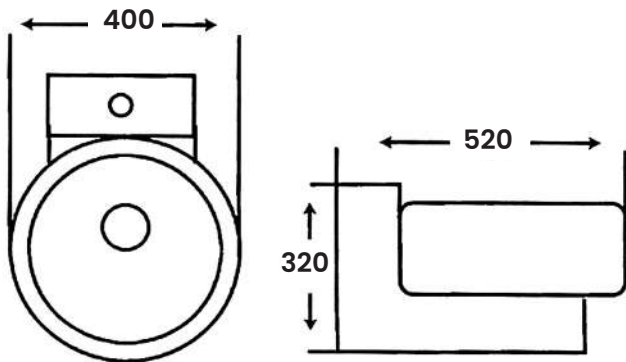

MJ - 07

Art Basin

Size:

- L 520mm
- W 400mm
- H 320mm