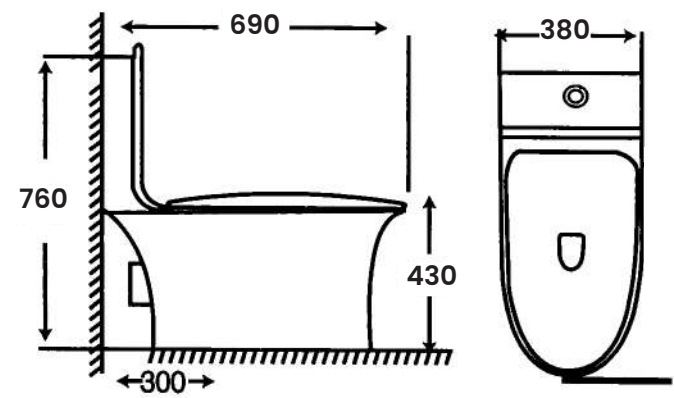

Size:

- L 670mm
- W 365mm
- H 750mm
- Hole 100mm - 300mm

MA-2051

Wash Down One Piece Toilet
Dual Fitting with Hydraulic Seat Cover

- Size:**
- L 710mm
 - W 410mm
 - H 730mm
 - Hole 100mm

MA-2052

Wash Down One Piece Toilet
Dual Fitting with Hydraulic Seat Cover

- Size:**
- L 690mm
 - W 370mm
 - H 760mm
 - Hole 100mm

MA-2077

Wash Down One Piece Toilet
Dual Fitting with Hydraulic Seat Cover

- Size:**
- L 590mm
 - W 350mm
 - H 700mm
 - Hole 100mm

MA-2065

Wash Down One Piece Toilet
Dual Fitting with Hydraulic Seat Cover

- Size:**
- L 680mm
 - W 370mm
 - H 670mm
 - Hole 100mm

MA-813

Wash Down One Piece Toilet
Dual Fitting with Hydraulic Seat Cover

- Size:**
- L 690mm
 - W 380mm
 - H 760mm
 - Hole 300mm

MA-2006

Wash Down One Piece Toilet
Dual Fitting with Hydraulic Seat Cover