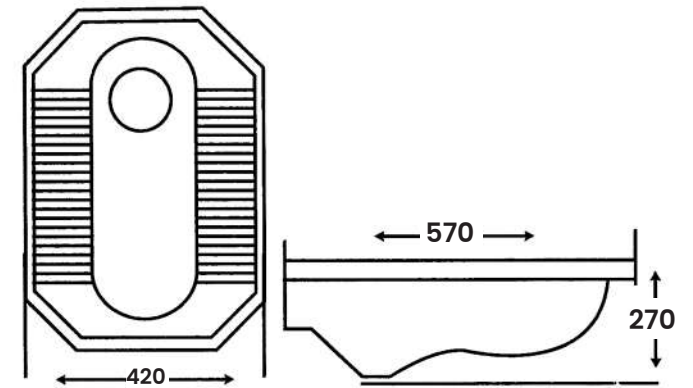

- L 150mm
- W 540mm
- H 800mm

-002

Tank Without Frame

- 390mm
- 580mm
- 1120mm

MG-213

Squatting Pan

Size:

- L 570mm
- W 420mm
- H 270mm