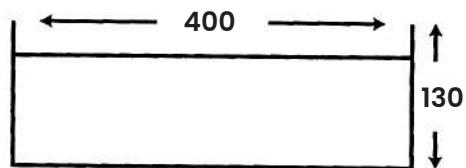

MJ-454B

Art Basin

Size:

- L 390mm
- W 580mm
- H 170mm

MJ - 47

Art Basin

Size:

- L 400mm
- W 660mm
- H 130mm