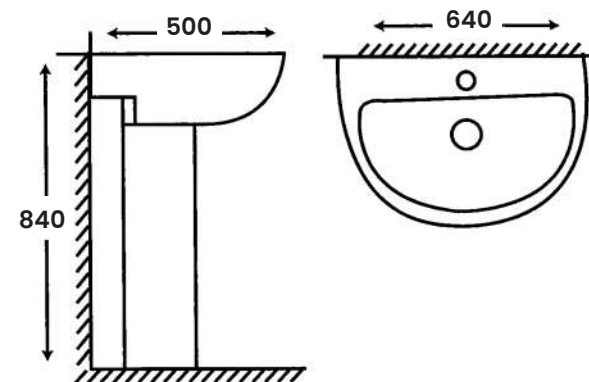

Size:

- L 420mm
- W 1000mm
- H 860mm

MC-2020

Wash Basin Pedestal
Single Tap Hole

Size:

- L 390mm
- W 580mm
- H 800mm

MC-617

Wash Basin Pedestal
Single Tap Hole

Size:

- L 380mm
- W 420mm
- H 800mm

MC - 786

Wash Basin Pedestal
Single Tap Hole

- Size:**
- L 510mm
 - W 830mm
 - H 800mm

MC - 2035

Wash Basin Pedestal
Single Tap Hole

- Size:**
- L 460mm
 - W 610mm
 - H 810mm

MC-053

Wash Basin Pedestal
Single Tap Hole

Size:

- L 450mm
- W 570mm
- H 840mm

MC-008

Wash Basin Pedestal
Single Tap Hole

Size:

- L 500mm
- W 640mm
- H 840mm

MC-2011

Wash Basin Pedestal
Single Tap Hole

Size:

- L 430mm
- W 510mm
- H 810mm

MC-307

Wash Basin Pedestal
Single Tap Hole

Size:

- L 500mm
- W 640mm
- H 820mm