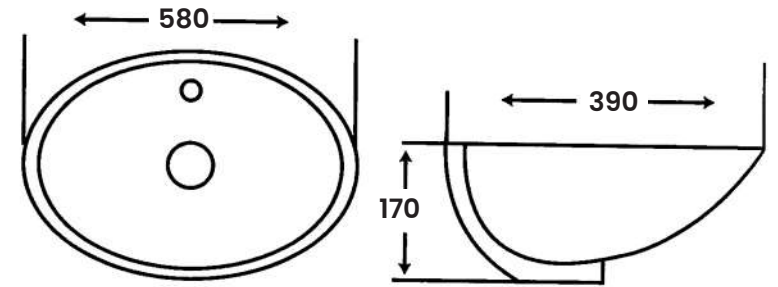

MD-220

Upper Counter Vanity

Size:

- L 390mm
- W 580mm
- H 170mm

M A R A

MD-228

Upper Counter Vanity

Size:

- L 480mm
- W 570mm
- H 180mm