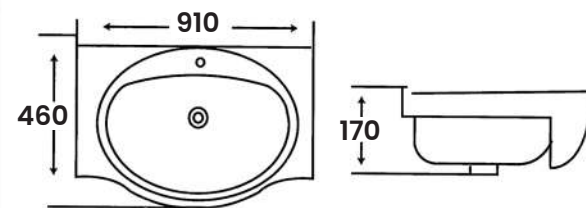

- L 500mm
- W 800mm
- H 220mm

MK-630

Cabinet Basin

Size:

- L 390mm
- W 580mm
- H 170mm

M K - 6 3 1

Cabinet Basin

Size:

- L 520mm
- W 1000mm
- H 200mm

CABINAT

WASHBASIN SERIES

M K - 6 5 0

Cabinet Basin

Size:

- L 460mm
- W 910mm
- H 170mm

Cabinet Basin MK - 670

Size:

- L 460mm
- W 910mm

ART WASHBASIN SERIES

MJ - 227

Art Basin

Size:

- L 450mm
- W 450mm
- H 180mm

MJ - 2001

Art Basin

Size:

- L 520mm
- W 520mm
- H 180mm

MJ - 305

Art Basin

Size:

- L 390mm
- W 580mm
- H 215mm

MJ - 302