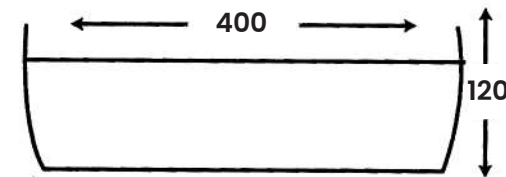

MJ - 152

Art Basin

Size:

- L 400mm
- W 620mm
- H 120mm