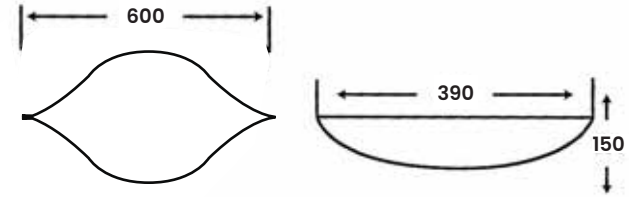

Size:

- L 390mm
- W 600mm
- H 150mm

MJ-114

Art Basin

Size:

- L 450mm
- W 610mm
- H 160mm

MJ - 157

Art Basin