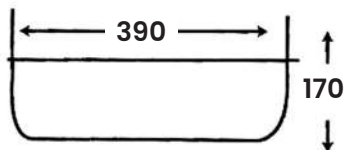

Art Basin

Size:

- L 400mm
- W 590mm
- H 215mm

MJ - 3 2 3

Art Basin

Size:

- L 420mm
- W 590mm
- H 140mm

M A R A

MJ - 2 4 6

Art Basin

Size:

- L 500mm
- W 500mm
- H 130mm

MJ-168

Art Basin

Size:

- L 320mm
- W 460mm
- H 140mm