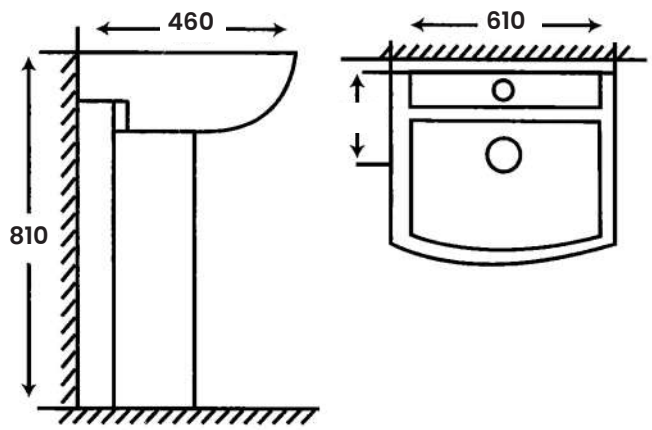

Size:

- L 420mm
- W 1000mm
- H 860mm

MC-2020

Wash Basin Pedestal
Single Tap Hole

Size:

- L 390mm
- W 580mm
- H 800mm

MC-617

Wash Basin Pedestal
Single Tap Hole

Size:

- L 380mm
- W 420mm
- H 800mm

MC - 786

Wash Basin Pedestal
Single Tap Hole

- Size:**
- L 510mm
 - W 830mm
 - H 800mm

MC - 2035

Wash Basin Pedestal
Single Tap Hole

- Size:**
- L 460mm
 - W 610mm
 - H 810mm

MC-053

Wash Basin Pedestal
Single Tap Hole

Size:

- L 450mm
- W 570mm
- H 840mm

MC-008

Wash Basin Pedestal
Single Tap Hole

Size:

- L 500mm
- W 640mm
- H 840mm