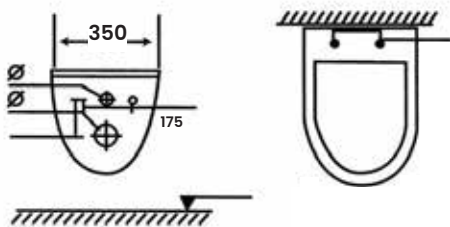

NW-303

Wall Hung Toilet
Hydraulic Seat Cover

Size:

- L 560mm
- W 350mm
- H 350mm
- Fixing Hole 175mm - 225mm

NW-2005

Wall Hung Toilet
Hydraulic Seat Cover

Size:

- L 560mm
- W 350mm
- H 350mm
- Fix Hole 175mm