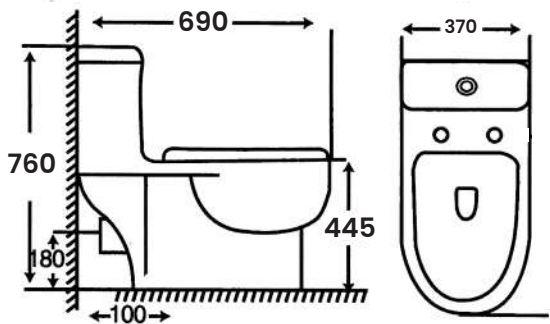

Wash Down One Piece Toilet
Dual Fitting with Hydraulic Seat Cover

Size:

- L 670mm
- W 390mm
- H 460mm
- Hole 100mm

SMART WASHDOWN

ONE PIECE TOILET SERIES

MA-222

Wash Down One Piece Toilet
Dual Fitting with Hydraulic Seat Cover

Size:

- L 670mm
- W 365mm
- H 750mm
- Hole 100mm - 300mm

MA-2051

Wash Down One Piece Toilet
Dual Fitting with Hydraulic Seat Cover

- Size:**
- L 710mm
 - W 410mm
 - H 730mm
 - Hole 100mm

MA-2052

Wash Down One Piece Toilet
Dual Fitting with Hydraulic Seat Cover

- Size:**
- L 690mm
 - W 370mm
 - H 760mm
 - Hole 100mm

MA-2077

Wash Down One Piece Toilet
Dual Fitting with Hydraulic Seat Cover

- Size:**
- L 590mm
 - W 350mm
 - H 700mm
 - Hole 100mm

MA-2065

Wash Down One Piece Toilet
Dual Fitting with Hydraulic Seat Cover

- Size:**
- L 680mm
 - W 370mm
 - H 670mm
 - Hole 100mm

MA-813

Wash Down One Piece Toilet
Dual Fitting with Hydraulic Seat Cover

- Size:**
- L 690mm
 - W 380mm
 - H 760mm
 - Hole 300mm

MA-2006

Wash Down One Piece Toilet
Dual Fitting with Hydraulic Seat Cover