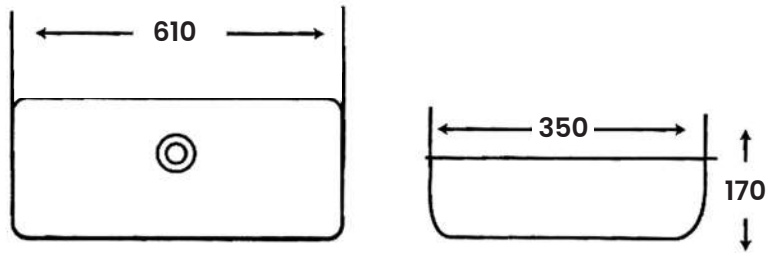

MJ - 2 4 6

Art Basin

Size:

- L 500mm
- W 500mm
- H 130mm

MJ-168

Art Basin

Size:

- L 320mm
- W 460mm
- H 140mm

MJ-465

Art Basin

Size:

- L 390mm
- W 580mm
- H 170mm

MJ-171B

Art Basin

Size:

- L 350mm
- W 610mm
- H 170mm