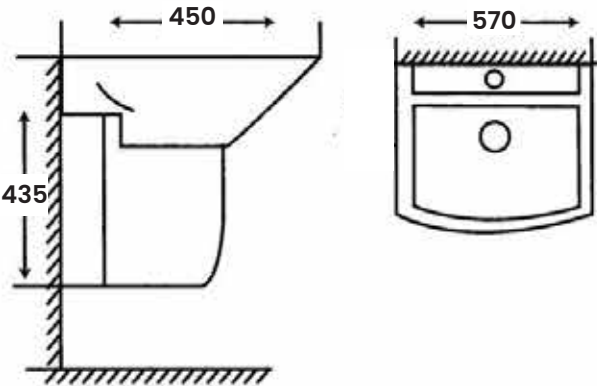

Wall Hung Wash Basin
Single Tap Hole

Size:

- L 390mm
- W 580mm
- H 420mm

MC - 10

Wall Hung Wash Basin
Single Tap Hole

Size:

- L 390mm
- W 580mm
- H 420mm

MC - 222

Wall Hung Wash Basin
Single Tap Hole

Size:

- L 460mm
- W 550mm
- H 370mm

MC-053D

Wall Hung Wash Basin
Single Tap Hole

Size:

- L 450mm
- W 570mm
- H 435mm

SMART WASHDOWN