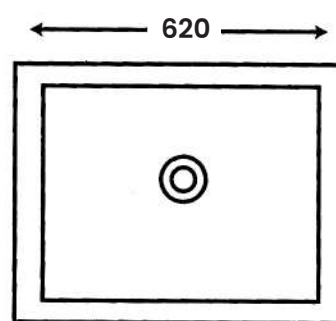

MJ-171

Art Basin

Size:

- L 420mm
- W 600mm
- H 130mm

MJ-13

Art Basin

Size:

- L 460mm
- W 460mm
- H 145mm

MJ-454B

Art Basin

Size:

- L 390mm
- W 580mm
- H 170mm

MJ - 47

Art Basin

Size:

- L 400mm
- W 660mm
- H 130mm

MJ - 152

Art Basin

Size:

- L 400mm
- W 620mm
- H 120mm

MJ-9064

Art Basin

- Size:
- L 390mm
 - W 590mm
 - H 140mm

MJ-042