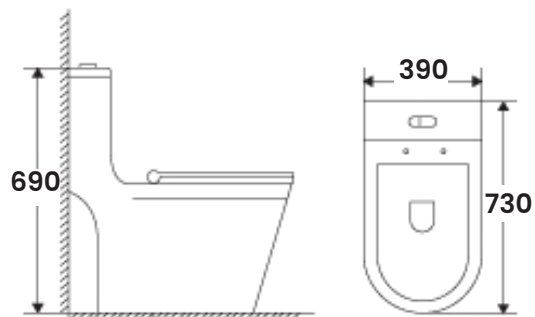

MA - 2017

Wash Down One Piece Toilet
Dual Fitting with Hydraulic Seat Cover

Size:

- L 690mm
- W 390mm
- H 730mm

MA - 2209

Size:

- L 685mm
- W 355mm
- H 775mm

XC - 001