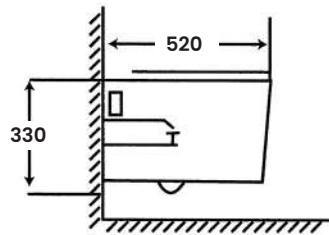

NW-2005

Wall Hung Toilet
Hydraulic Seat Cover

Size:

- L 560mm
- W 350mm
- H 350mm
- Fix Hole 175mm

NW - 012

Wall Hung Toilet
Hydraulic Seat Cover

Size:

- L 570mm
- W 370mm
- H 380mm
- Hole 175mm