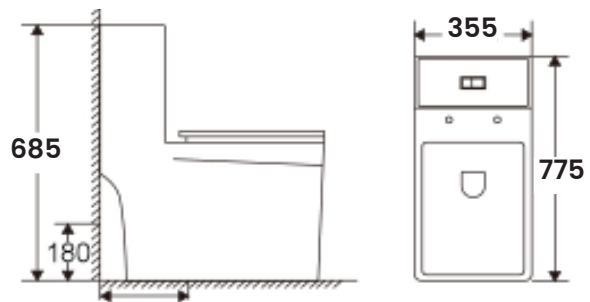

MA - 2017

Wash Down One Piece Toilet
Dual Fitting with Hydraulic Seat Cover

Size:

- L 690mm
- W 390mm
- H 730mm

MA - 2209

Size:

- L 685mm
- W 355mm
- H 775mm

XC - 001