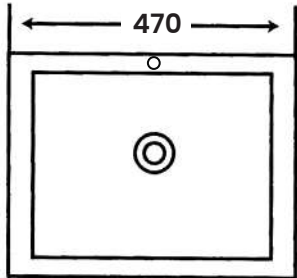

Size:

- L 390mm
- W 600mm
- H 150mm

MJ-114

Art Basin

Size:

- L 450mm
- W 610mm
- H 160mm

MJ - 157

Art Basin

Size:

- L 380mm
- W 600mm
- H 130mm

A C H I

MJ - 9100

Art Basin

Size:

- L 290mm
- W 430mm
- H 140mm

MJ - 044

Art Basin

Size:

- L 380mm
- W 700mm
- H 135mm

MJ - 14

Art Basin

Size:

- L 440mm
- W 430mm
- H 150mm

MJ - 12

Art Basin

Size:

- L 470mm
- W 470mm
- H 150mm

MJ - 08

Art Basin

Size:

- L 520mm
- W 400mm
- H 320mm

MJ - 07