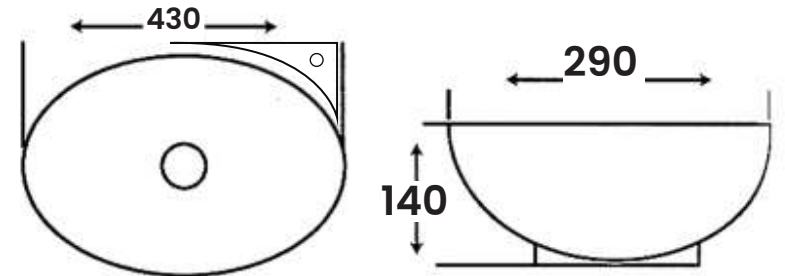

Size:

- L 390mm
- W 600mm
- H 150mm

MJ-114

Art Basin

Size:

- L 450mm
- W 610mm
- H 160mm

MJ - 157

Art Basin

Size:

- L 380mm
- W 600mm
- H 130mm

A C H I

MJ - 9100

Art Basin

Size:

- L 290mm
- W 430mm
- H 140mm

MJ - 044

Art Basin

Size:

- L 380mm
- W 700mm
- H 135mm

MJ - 14

Art Basin

Size:

- L 440mm
- W 430mm
- H 150mm

MJ - 12