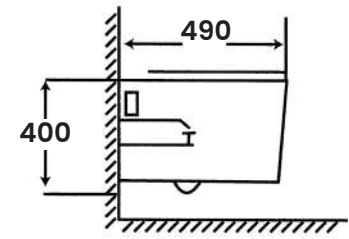

Size:

- L 490mm
- W 340mm
- H 400mm
- Hole 175mm