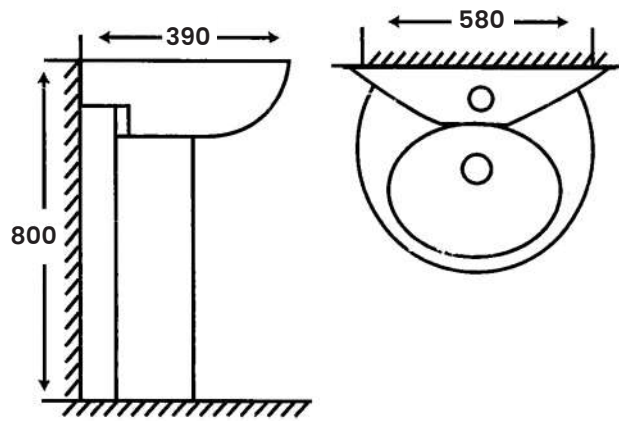

Size:

- L 680mm
- W 395mm
- H 760mm
- Hole 300mm

MB - 55

Wash Down Two Piece Toilet
Dual Fitting with
Hydraulic Seat Cover

Size:

- L 720mm
- W 370mm
- H 750mm
- Hole 100mm - 300mm

MC-2048

Modern Wash Basin
One Piece Series

Size:

- L 490mm
- W 490mm
- H 830mm

MC-2049

Modern Wash Basin
One Piece Series

Size:

- L 470mm
- W 470mm
- H 835mm

MC - 888

Wash Basin Pedestal
Single Tap Hole

Size:

- L 420mm
- W 1000mm
- H 860mm

MC-2020

Wash Basin Pedestal
Single Tap Hole

Size:

- L 390mm
- W 580mm
- H 800mm

MC-617

Wash Basin Pedestal
Single Tap Hole

Size:

- L 380mm
- W 420mm
- H 800mm

MC - 786

Wash Basin Pedestal
Single Tap Hole

- Size:**
- L 510mm
 - W 830mm
 - H 800mm

MC - 2035

Wash Basin Pedestal
Single Tap Hole

- Size:**
- L 460mm
 - W 610mm
 - H 810mm