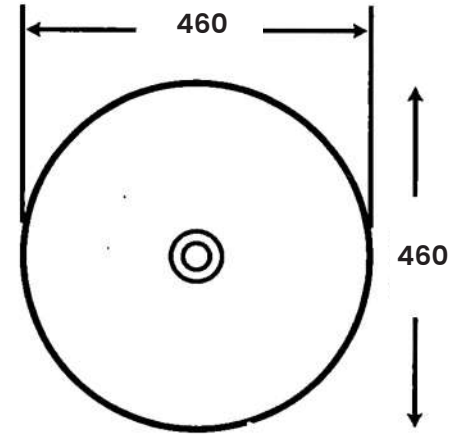

MJ-171

Art Basin

Size:

- L 420mm
- W 600mm
- H 130mm

MJ-13

Art Basin

Size:

- L 460mm
- W 460mm
- H 145mm

MJ-454B

Art Basin

Size:

- L 390mm
- W 580mm
- H 170mm

MJ - 47

Art Basin

Size:

- L 400mm
- W 660mm
- H 130mm