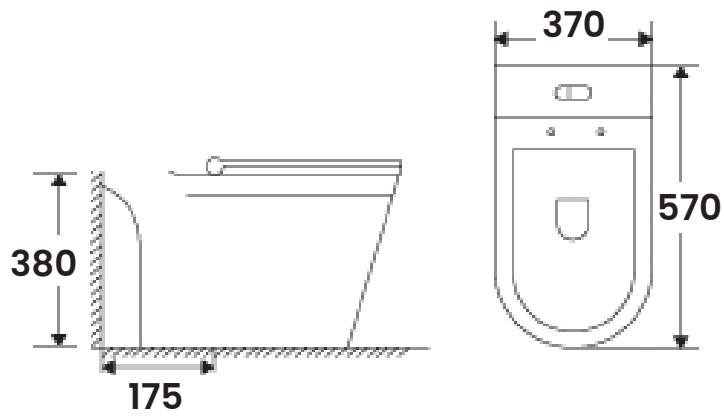

N W - 5 0 0 4

Wall Hung Toilet
Hydraulic Seat Cover

Size:

- L 490mm
- W 340mm
- H 400mm
- Hole 175mm

NW-303

Wall Hung Toilet
Hydraulic Seat Cover

Size:

- L 560mm
- W 350mm
- H 350mm
- Fixing Hole 175mm - 225mm

NW-2005

Wall Hung Toilet
Hydraulic Seat Cover

Size:

- L 560mm
- W 350mm
- H 350mm
- Fix Hole 175mm

NW - 012

Wall Hung Toilet
Hydraulic Seat Cover

Size:

- L 570mm
- W 370mm
- H 380mm
- Hole 175mm