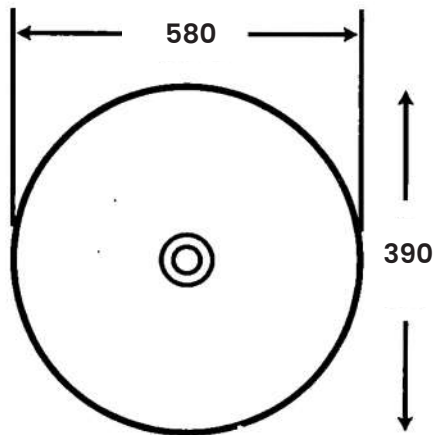

MJ-171

Art Basin

Size:

- L 420mm
- W 600mm
- H 130mm

MJ-13

Art Basin

Size:

- L 460mm
- W 460mm
- H 145mm

MJ-454B

Art Basin

Size:

- L 390mm
- W 580mm
- H 170mm

MJ - 47

Art Basin

Size:

- L 400mm
- W 660mm
- H 130mm