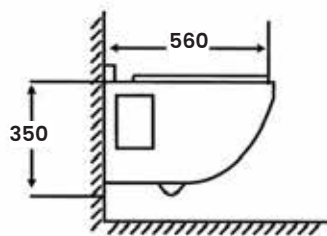

N W - 5 0 0 4

Wall Hung Toilet
Hydraulic Seat Cover

Size:

- L 490mm
- W 340mm
- H 400mm
- Hole 175mm

NW-303

Wall Hung Toilet
Hydraulic Seat Cover

Size:

- L 560mm
- W 350mm
- H 350mm
- Fixing Hole 175mm - 225mm

NW-2005

Wall Hung Toilet
Hydraulic Seat Cover

Size:

- L 560mm
- W 350mm
- H 350mm
- Fix Hole 175mm

NW - 012

Wall Hung Toilet
Hydraulic Seat Cover

Size:

- L 570mm
- W 370mm
- H 380mm
- Hole 175mm