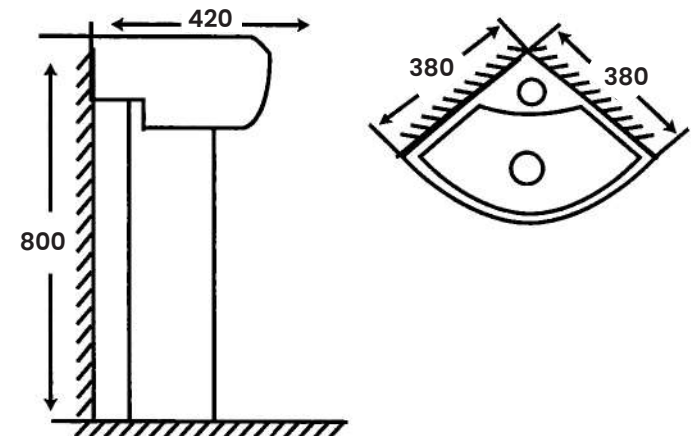

Size:

- L 490mm
- W 490mm
- H 830mm

MC-2049

Modern Wash Basin
One Piece Series

Size:

- L 470mm
- W 470mm
- H 835mm

MC - 888

Wash Basin Pedestal
Single Tap Hole

Size:

- L 420mm
- W 1000mm
- H 860mm

MC-2020

Wash Basin Pedestal
Single Tap Hole

Size:

- L 390mm
- W 580mm
- H 800mm

MC-617

Wash Basin Pedestal
Single Tap Hole

Size:

- L 380mm
- W 420mm
- H 800mm

MC - 786

Wash Basin Pedestal
Single Tap Hole

- Size:**
- L 510mm
 - W 830mm
 - H 800mm

MC - 2035

Wash Basin Pedestal
Single Tap Hole

- Size:**
- L 460mm
 - W 610mm
 - H 810mm