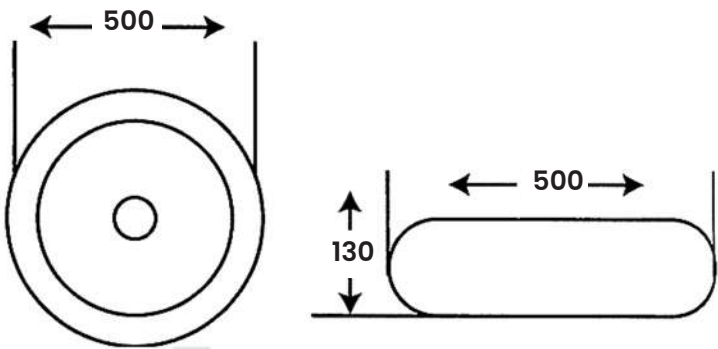

Art Basin

Size:

- L 520mm
- W 520mm
- H 180mm

MJ - 305

Art Basin

Size:

- L 390mm
- W 580mm
- H 215mm

MJ - 302

Art Basin

Size:

- L 400mm
- W 590mm
- H 215mm

MJ - 3 2 3

Art Basin

Size:

- L 420mm
- W 590mm
- H 140mm

M A R A

MJ - 2 4 6

Art Basin

Size:

- L 500mm
- W 500mm
- H 130mm

MJ-168

Art Basin

Size:

- L 320mm
- W 460mm
- H 140mm