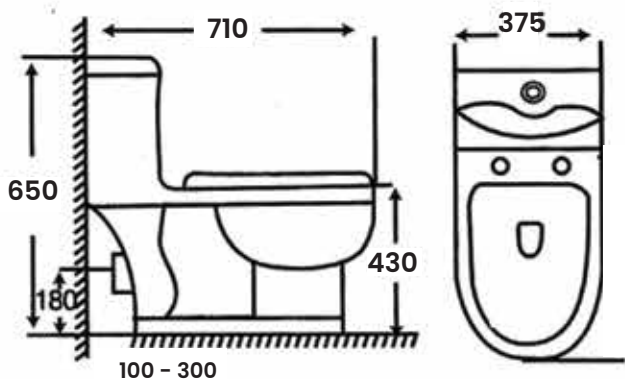

- Size:**
- L 690mm
 - W 370mm
 - H 760mm
 - Hole 100mm

MA-2077

Wash Down One Piece Toilet
Dual Fitting with Hydraulic Seat Cover

- Size:**
- L 590mm
 - W 350mm
 - H 700mm
 - Hole 100mm

MA-2065

Wash Down One Piece Toilet
Dual Fitting with Hydraulic Seat Cover

- Size:**
- L 680mm
 - W 370mm
 - H 670mm
 - Hole 100mm

MA-813

Wash Down One Piece Toilet
Dual Fitting with Hydraulic Seat Cover

- Size:**
- L 690mm
 - W 380mm
 - H 760mm
 - Hole 300mm

MA-2006

Wash Down One Piece Toilet
Dual Fitting with Hydraulic Seat Cover

Size:

- L 710mm
- W 375mm
- H 650mm
- Hole 100mm & 300mm

MA-814

Wash Down One Piece Toilet
Dual Fitting with Hydraulic Seat Cover

Size:

- L 700mm
- W 385mm
- H 730mm
- Hole 100mm

MA-2060

Wash Down One Piece Toilet
Dual Fitting with Hydraulic Seat Cover

Size:

- L 690mm
- W 360mm
- H 690mm
- Hole 100mm

MA-2208

Wash Down One Piece Toilet
Dual Fitting with Hydraulic Seat Cover

Size:

- L 655mm
- W 355mm
- H 730mm
- Hole 100mm

MA-2080

Wash Down One Piece Toilet
Hydraulic Seat Cover