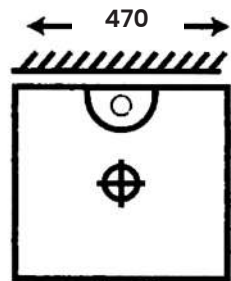

Size:

- L 680mm
- W 395mm
- H 760mm
- Hole 300mm

MB - 55

Wash Down Two Piece Toilet
Dual Fitting with
Hydraulic Seat Cover

Size:

- L 720mm
- W 370mm
- H 750mm
- Hole 100mm - 300mm

MC-2048

Modern Wash Basin
One Piece Series

Size:

- L 490mm
- W 490mm
- H 830mm

MC-2049

Modern Wash Basin
One Piece Series

Size:

- L 470mm
- W 470mm
- H 835mm

MC - 888

Wash Basin Pedestal
Single Tap Hole

Size:

- L 420mm
- W 1000mm
- H 860mm

MC-2020

Wash Basin Pedestal
Single Tap Hole

Size:

- L 390mm
- W 580mm
- H 800mm

MC-617

Wash Basin Pedestal
Single Tap Hole

Size:

- L 380mm
- W 420mm
- H 800mm

MC - 786

Wash Basin Pedestal
Single Tap Hole

- Size:**
- L 510mm
 - W 830mm
 - H 800mm

MC - 2035

Wash Basin Pedestal
Single Tap Hole

- Size:**
- L 460mm
 - W 610mm
 - H 810mm