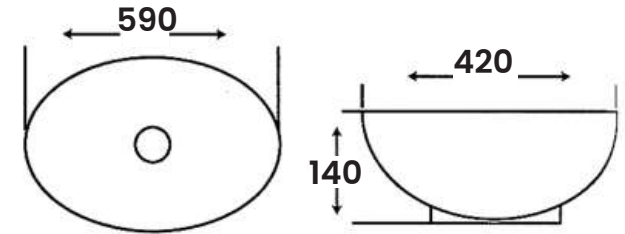

Art Basin

Size:

- L 520mm
- W 520mm
- H 180mm

MJ - 305

Art Basin

Size:

- L 390mm
- W 580mm
- H 215mm

MJ - 302

Art Basin

Size:

- L 400mm
- W 590mm
- H 215mm

MJ - 3 2 3

Art Basin

Size:

- L 420mm
- W 590mm
- H 140mm

M A R A

MJ - 2 4 6

Art Basin

Size:

- L 500mm
- W 500mm
- H 130mm

MJ-168

Art Basin

Size:

- L 320mm
- W 460mm
- H 140mm