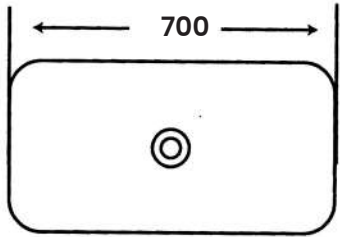

Size:

- L 390mm
- W 600mm
- H 150mm

MJ-114

Art Basin

Size:

- L 450mm
- W 610mm
- H 160mm

MJ - 157

Art Basin

Size:

- L 380mm
- W 600mm
- H 130mm

A C H I

MJ - 9100

Art Basin

Size:

- L 290mm
- W 430mm
- H 140mm

MJ - 044

Art Basin

Size:

- L 380mm
- W 700mm
- H 135mm

MJ - 14

Art Basin

Size:

- L 440mm
- W 430mm
- H 150mm

MJ - 12

Art Basin

Size:

- L 470mm
- W 470mm
- H 150mm

MJ - 08

Art Basin

Size:

- L 520mm
- W 400mm
- H 320mm

MJ - 07