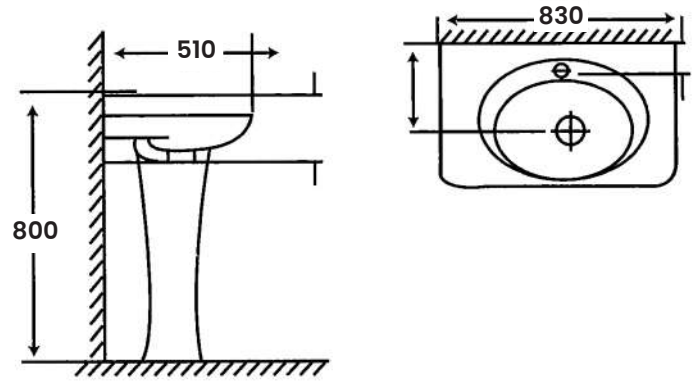

Size:

- L 420mm
- W 1000mm
- H 860mm

MC-2020

Wash Basin Pedestal
Single Tap Hole

Size:

- L 390mm
- W 580mm
- H 800mm

MC-617

Wash Basin Pedestal
Single Tap Hole

Size:

- L 380mm
- W 420mm
- H 800mm

MC - 786

Wash Basin Pedestal
Single Tap Hole

- Size:**
- L 510mm
 - W 830mm
 - H 800mm

MC - 2035

Wash Basin Pedestal
Single Tap Hole

- Size:**
- L 460mm
 - W 610mm
 - H 810mm

MC-053

Wash Basin Pedestal
Single Tap Hole

Size:

- L 450mm
- W 570mm
- H 840mm

MC-008

Wash Basin Pedestal
Single Tap Hole

Size:

- L 500mm
- W 640mm
- H 840mm