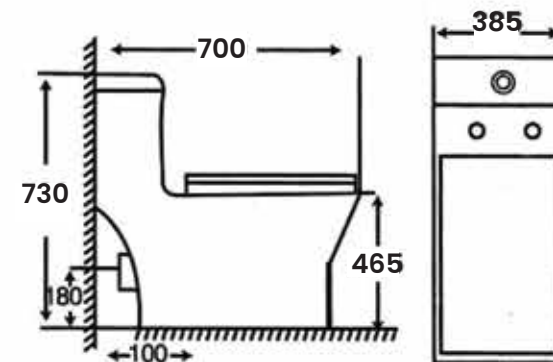

- Size:**
- L 680mm
 - W 370mm
 - H 670mm
 - Hole 100mm

MA-813

Wash Down One Piece Toilet
Dual Fitting with Hydraulic Seat Cover

- Size:**
- L 690mm
 - W 380mm
 - H 760mm
 - Hole 300mm

MA-2006

Wash Down One Piece Toilet
Dual Fitting with Hydraulic Seat Cover

Size:

- L 710mm
- W 375mm
- H 650mm
- Hole 100mm & 300mm

MA-814

Wash Down One Piece Toilet
Dual Fitting with Hydraulic Seat Cover

Size:

- L 700mm
- W 385mm
- H 730mm
- Hole 100mm

MA-2060

Wash Down One Piece Toilet
Dual Fitting with Hydraulic Seat Cover

Size:

- L 690mm
- W 360mm
- H 690mm
- Hole 100mm

MA-2208

Wash Down One Piece Toilet
Dual Fitting with Hydraulic Seat Cover

Size:

- L 655mm
- W 355mm
- H 730mm
- Hole 100mm

MA-2080

Wash Down One Piece Toilet
Hydraulic Seat Cover