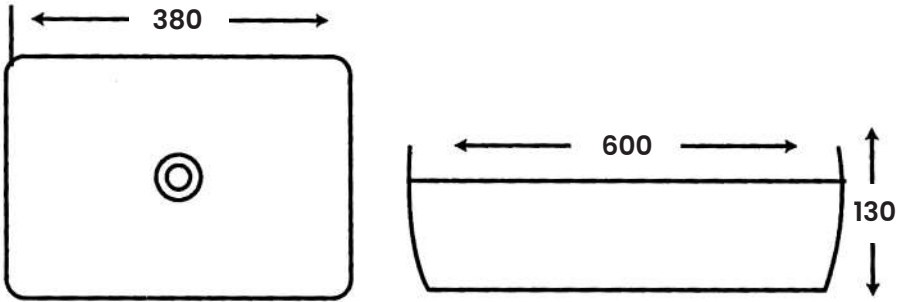

Size:

- L 390mm
- W 600mm
- H 150mm

MJ-114

Art Basin

Size:

- L 450mm
- W 610mm
- H 160mm

MJ - 157

Art Basin

Size:

- L 380mm
- W 600mm
- H 130mm

A C H I

MJ - 9100

Art Basin

Size:

- L 290mm
- W 430mm
- H 140mm

MJ - 044