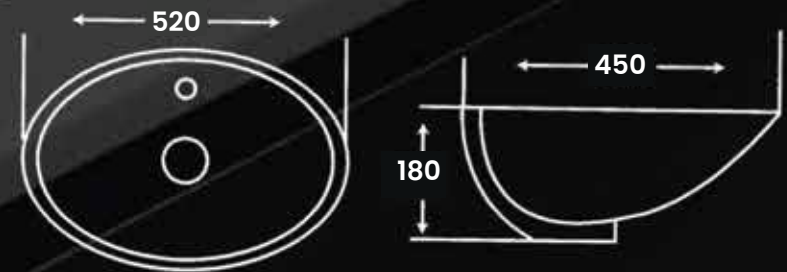

UPPER COUNTER

VANITY SERIES

MD-219

Upper Counter Vanity

Size:

- L 450mm
- W 520mm
- H 180mm