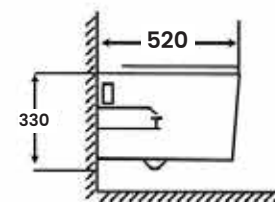

NW - 304

Wall Hung Toilet
Hydraulic Seat Cover

Size:

- L 520mm
- W 340mm
- H 330mm
- Hole 175mm

NW - 2003

Wall Hung Toilet
Hydraulic Seat Cover

Size:

- L 520mm
- W 370mm
- H 330mm
- Hole 175mm - 225mm