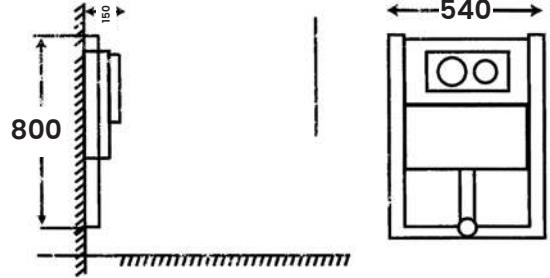

- L 150mm
- W 540mm
- H 800mm

-002

Tank Without Frame

- 390mm
- 580mm
- 1120mm

MG-213

Squatting Pan

Size:

- L 570mm
- W 420mm
- H 270mm