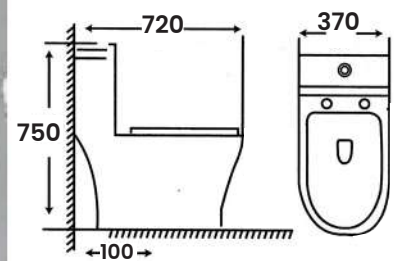

Size:

- L 680mm
- W 395mm
- H 760mm
- Hole 100mm

MB - 52

Wash Down Two Piece Toilet
Dual Fitting with
Hydraulic Seat Cover

Size:

- L 680mm
- W 395mm
- H 760mm
- Hole 100mm

MB - 016

Wash Down Two Piece Toilet
Dual Fitting with
Hydraulic Seat Cover

Size:

- L 680mm
- W 395mm
- H 760mm
- Hole 300mm

MB - 55

Wash Down Two Piece Toilet
Dual Fitting with
Hydraulic Seat Cover

Size:

- L 720mm
- W 370mm
- H 750mm
- Hole 100mm - 300mm

MC-2048

Modern Wash Basin
One Piece Series

Size:

- L 490mm
- W 490mm
- H 830mm

MC-2049

Modern Wash Basin
One Piece Series

Size:

- L 470mm
- W 470mm
- H 835mm

MC - 888

Wash Basin Pedestal
Single Tap Hole

Size:

- L 420mm
- W 1000mm
- H 860mm

MC-2020

Wash Basin Pedestal
Single Tap Hole

Size:

- L 390mm
- W 580mm
- H 800mm

MC-617

Wash Basin Pedestal
Single Tap Hole