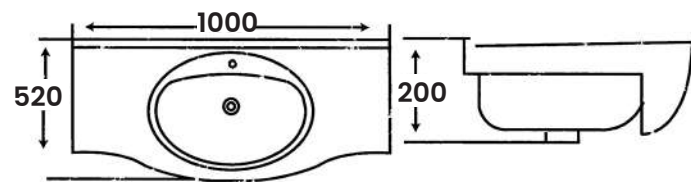

M K - 6 3 1

Cabinet Basin

Size:

- L 520mm
- W 1000mm
- H 200mm