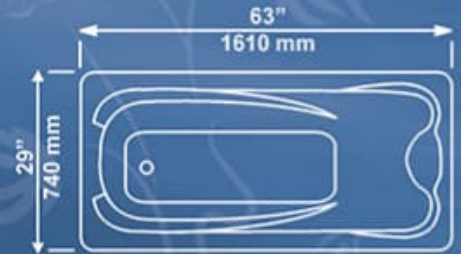

### ME Cindi-1T33

33" x 67" Approx, Depth 13"  
850 x 1695 mm, Depth 335 mm

25" Approx  
630 mm

### ME Economy-1T34

29" x 67" Approx, Depth 17"  
745 x 1695 mm, Depth 430 mm

Anti Staining