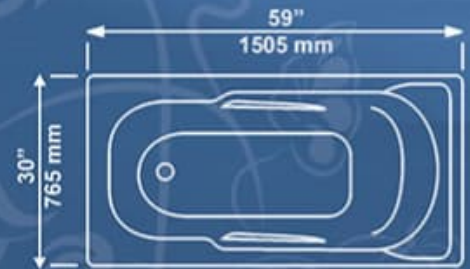

ME Dew-1T32

29" x 50" Approx, Depth 15"
740 x 1270 mm, Depth 380 mm