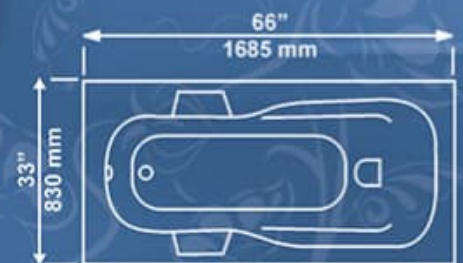

ME Jubilee-1T23

31" x 66" Approx, Depth 14"
795 x 1685 mm, Depth 355 mm

ME Keswick-1T24

33" x 66" Approx, Depth 15"
830 x 1685 mm, Depth 380 mm