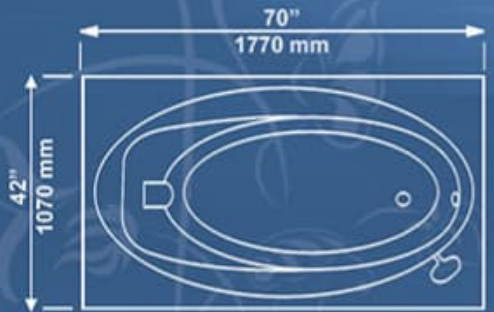

ME Orbit-1T20

44" x 72" Approx, Depth 18"
1105 x 1820 mm, Depth 460 mm