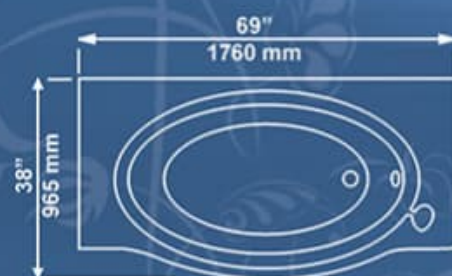

ME Pioneer King-1T22

32" x 67" Approx, Depth 14"
815 x 1700 mm, Depth 360 mm