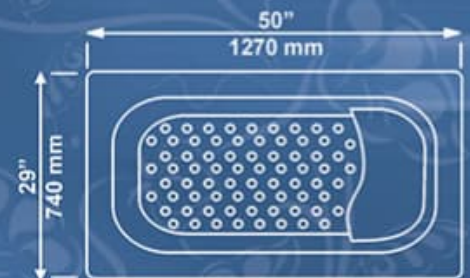

High Density