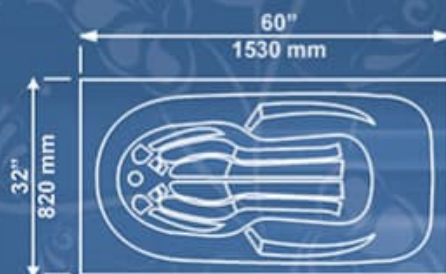

### ME Shell-1T28

33" x 66" Approx, Depth 15"  
830 x 1675 mm, Depth 380 mm

Excellent Quality Products

### ME Diamond-1T29

31" x 66" Approx, Depth 14"  
780 x 1685 mm, Depth 355 mm

20" Approx  
515 mm