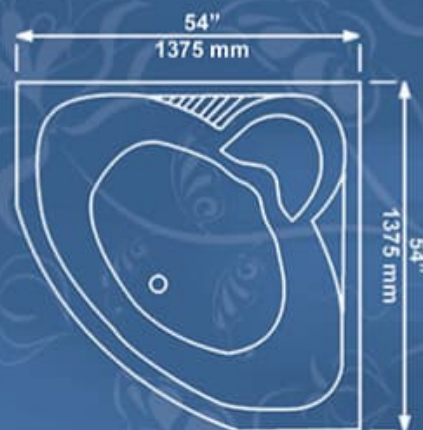

### ME Royal Corner-1T09

54" x 54" Approx, Depth 14"  
1380 x 1380 mm, Dept 350 mm

### ME Weather Corner-1T10

55" x 55" Approx, Depth 15"  
1410 x 1410 mm, Depth 375 mm

Attractive And Elegantly Designed

### ME Sara Corner-1T11

53" x 53" Approx, Depth 16"  
1355 x 1355 mm, Depth 418 mm

### ME Pearl Corner-1T12

54" x 54" Approx, Depth 15"  
1375 x 1375 mm, Depth 385 mm

Extensive Selection of Colours

21" Approx  
526 mm