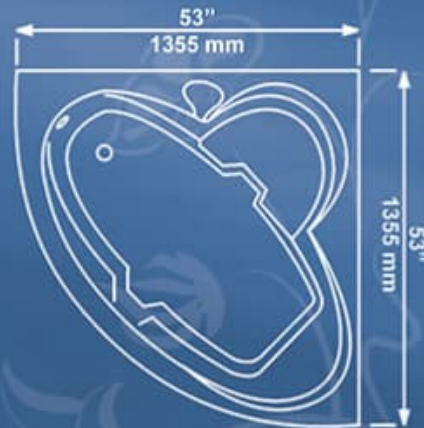

### ME Delta Corner-1T05

56" x 56" Approx, Depth 17"  
1425 x 1425 mm, Depth 435 mm

19" Approx  
485 mm

### ME River Corner-1T08

55" x 55" Approx, Depth 17"  
1400 x 1400 mm, Depth 425 mm

Light Weight And Durable

### ME Royal Corner-1T09

54" x 54" Approx, Depth 14"  
1380 x 1380 mm, Dept 350 mm

### ME Weather Corner-1T10

55" x 55" Approx, Depth 15"  
1410 x 1410 mm, Depth 375 mm

Attractive And Elegantly Designed