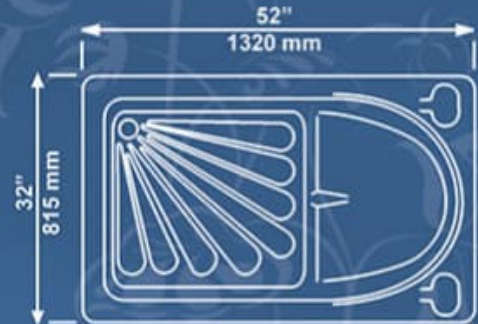

ME Swiss Double-1T37

63" x 73" Approx, Depth 17"
1575 x 1825 mm, Depth 430 mm