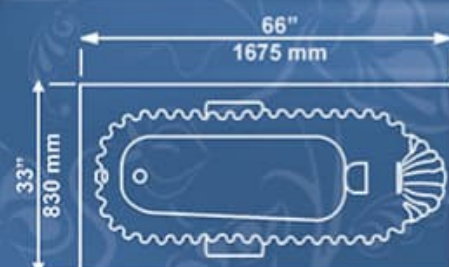

Excellent Quality Products