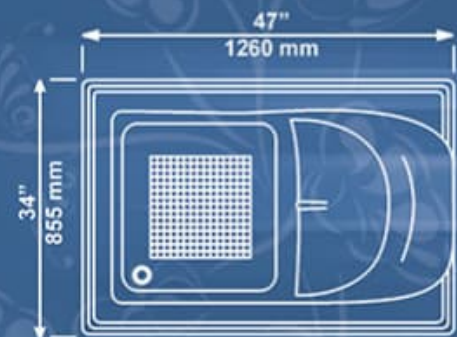

ME Large Bath Chair-1T38

32" x 52" Approx, Depth 12"
815 x 1320 mm, Depth 300 mm

ME Medium Bath Chair-1T39

34" x 47" Approx, Depth 12"
855 x 1260 mm, Depth 300 mm

Germ Proof