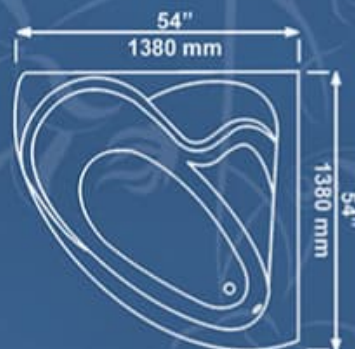

### ME Delta Corner-1T05

56" x 56" Approx, Depth 17"  
1425 x 1425 mm, Depth 435 mm

19" Approx  
485 mm

### ME River Corner-1T08

55" x 55" Approx, Depth 17"  
1400 x 1400 mm, Depth 425 mm

Light Weight And Durable

### ME Royal Corner-1T09

54" x 54" Approx, Depth 14"  
1380 x 1380 mm, Dept 350 mm

### ME Weather Corner-1T10

55" x 55" Approx, Depth 15"  
1410 x 1410 mm, Depth 375 mm

Attractive And Elegantly Designed