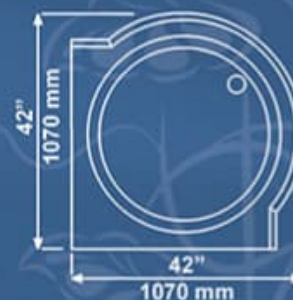

ME Delux Tray-1T41

36" x 46" Approx, Depth 6"
905 x 1160 mm, Depth 160 mm