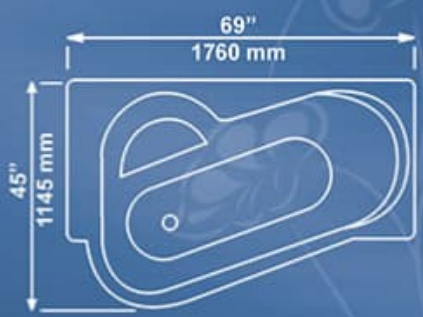

### ME Cleopatra Corner-1T14

53" x 53" Approx, Depth 15"  
1360 x 1360 mm, Depth 380 mm

The Combination of Ultimate Luxury And Superior Quality

### ME Linton Corner Left -1T15

40" x 60" Approx, Depth 14"  
1015 x 1530 mm, Depth 365 mm

### ME Linton Corner Right -1T16

40" x 60" Approx, Depth 14"  
1015 x 1530 mm, Depth 365 mm

Place of Genuine Comfort