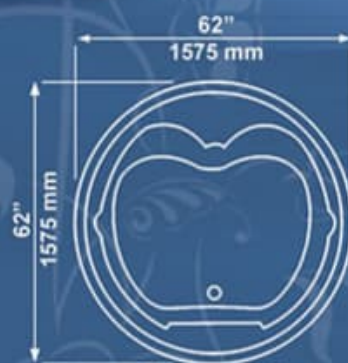

### ME Euro Round-1T01

62" x 62" Approx, Depth 18"  
1575 x 1575 mm, Depth 450 mm

### ME Euro Smart-1T02

63" x 63" Approx, Depth 18"  
1590 x 1590 mm, Depth 450 mm

Supreme Quality, Long Life

23" Approx  
585 mm

### ME Wilton Corner-1T03

63" x 63" Approx, Depth 16"  
1590 x 1590 mm, Depth 415 mm

23" Approx  
580 mm

### ME Victoria Corner-1T04

56" x 56" Approx, Depth 18"  
1430 x 1430 mm, Depth 455 mm

Shiny And Glossy Finished

23" Approx  
575 mm