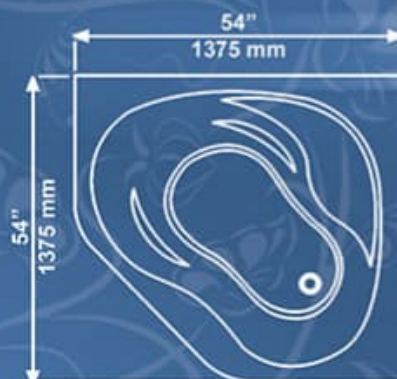

### ME Wilton Corner-1T03

63" x 63" Approx, Depth 16"  
1590 x 1590 mm, Depth 415 mm

23" Approx  
580 mm

### ME Victoria Corner-1T04

56" x 56" Approx, Depth 18"  
1430 x 1430 mm, Depth 455 mm

Shiny And Glossy Finished

23" Approx  
575 mm

### ME Delta Corner-1T05

56" x 56" Approx, Depth 17"  
1425 x 1425 mm, Depth 435 mm

19" Approx  
485 mm

### ME Supreme Corner-1T06

54" x 54" Approx, Depth 17"  
1375 x 1375 mm, Depth 430 mm

Versatile Shapes

23" Approx  
595 mm