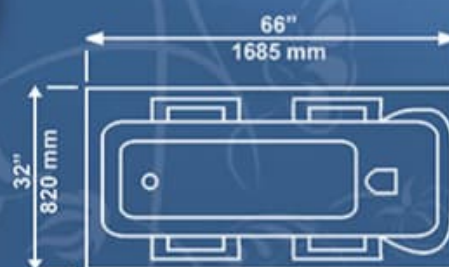

ME Contesa-1T26

32" x 66" Approx, Depth 16"
820 x 1680 mm, Depth 395 mm