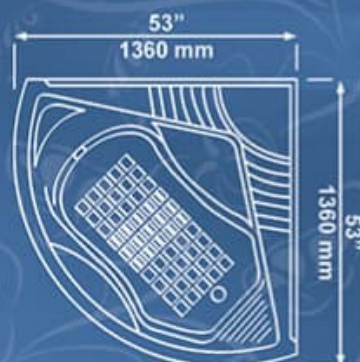

### ME Pearl Corner-1T12

54" x 54" Approx, Depth 15"  
1375 x 1375 mm, Depth 385 mm

Extensive Selection of Colours

21" Approx  
526 mm

### ME Civic Corner-1T13

49" x 49" Approx, Depth 15"  
1250 x 1250 mm, Depth 370 mm

23" Approx  
578 mm

### ME Cleopatra Corner-1T14

53" x 53" Approx, Depth 15"  
1360 x 1360 mm, Depth 380 mm

The Combination of Ultimate Luxury And Superior Quality