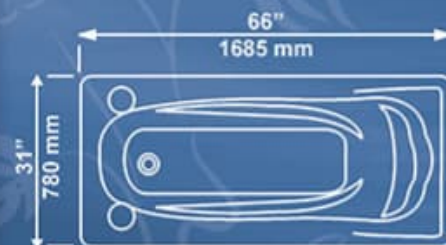

ME Diamond-1T29

31" x 66" Approx, Depth 14"
780 x 1685 mm, Depth 355 mm

20" Approx
515 mm

ME Sunny-1T30

32" x 60" Approx, Depth 14"
820 x 1530 mm, Depth 355 mm

Anti Bacterial Bath Tubs