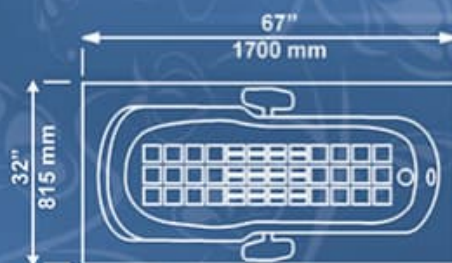

Easy to Clean