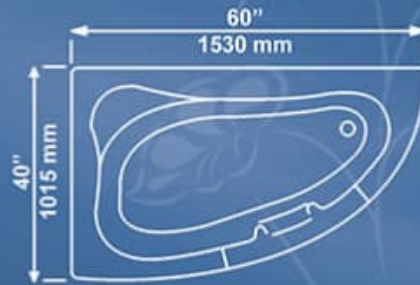

### ME Pearl Corner-1T12

54" x 54" Approx, Depth 15"  
1375 x 1375 mm, Depth 385 mm

Extensive Selection of Colours

21" Approx  
526 mm

### ME Civic Corner-1T13

49" x 49" Approx, Depth 15"  
1250 x 1250 mm, Depth 370 mm

23" Approx  
578 mm

### ME Cleopatra Corner-1T14

53" x 53" Approx, Depth 15"  
1360 x 1360 mm, Depth 380 mm

The Combination of Ultimate Luxury And Superior Quality

### ME Linton Corner Left -1T15

40" x 60" Approx, Depth 14"  
1015 x 1530 mm, Depth 365 mm