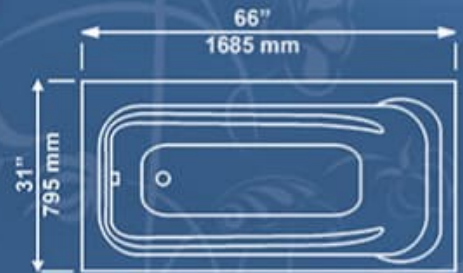

### ME Delta Corner-1T05

56" x 56" Approx, Depth 17"  
1425 x 1425 mm, Depth 435 mm

19" Approx  
485 mm

### ME Pioneer King-1T22

32" x 67" Approx, Depth 14"  
815 x 1700 mm, Depth 360 mm

Easy to Clean

### ME Jubilee-1T23

31" x 66" Approx, Depth 14"  
795 x 1685 mm, Depth 355 mm