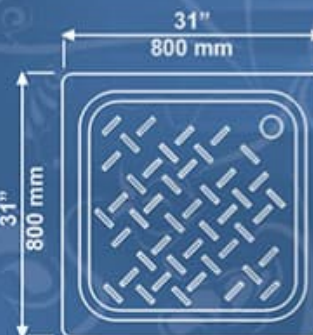

ME Corner Tray-1T42

42" x 42" Approx, Depth 6"
1070 x 1070 mm, Depth 160 mm

ME Small Tray-1T43

31" x 31" Approx, Depth
800 x 800 mm, Depth 135 mm

An Acrylic Bath Tub Can Be a Beautiful Addition to Your Bathrooms