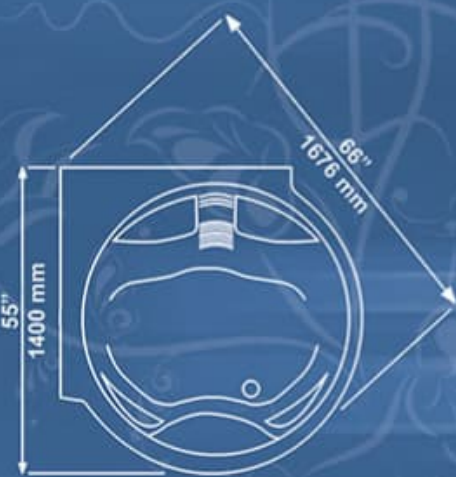

### ME Linton Corner Left -1T15

40" x 60" Approx, Depth 14"  
1015 x 1530 mm, Depth 365 mm

### ME Linton Corner Right -1T16

40" x 60" Approx, Depth 14"  
1015 x 1530 mm, Depth 365 mm

Place of Genuine Comfort

### ME Round Corner-1T18

55" x 66" Approx, Depth 17"  
1400 x 1676 mm, Depth 370 mm

Revolutionized The Concept of Modern Bath System