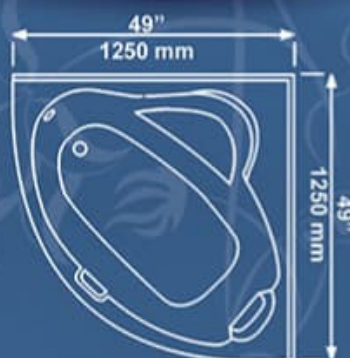

23" Approx
578 mm