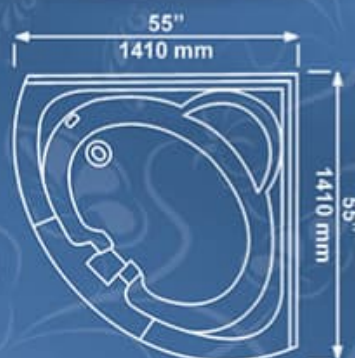

### ME Delta Corner-1T05

56" x 56" Approx, Depth 17"  
1425 x 1425 mm, Depth 435 mm

19" Approx  
485 mm

### ME River Corner-1T08

55" x 55" Approx, Depth 17"  
1400 x 1400 mm, Depth 425 mm

Light Weight And Durable

### ME Royal Corner-1T09

54" x 54" Approx, Depth 14"  
1380 x 1380 mm, Dept 350 mm

### ME Weather Corner-1T10

55" x 55" Approx, Depth 15"  
1410 x 1410 mm, Depth 375 mm

Attractive And Elegantly Designed