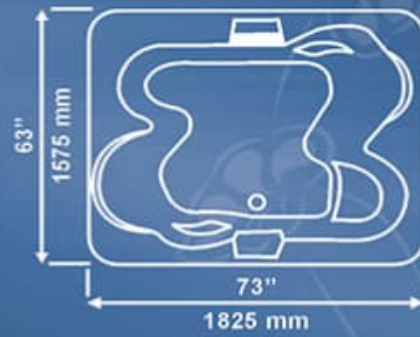

ME Swiss Double-1T37

63" x 73" Approx, Depth 17"
1575 x 1825 mm, Depth 430 mm

ME Large Bath Chair-1T38

32" x 52" Approx, Depth 12"
815 x 1320 mm, Depth 300 mm

ME Medium Bath Chair-1T39

34" x 47" Approx, Depth 12"
855 x 1260 mm, Depth 300 mm

Germ Proof