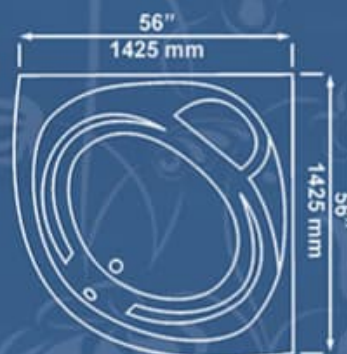

### ME Wilton Corner-1T03

63" x 63" Approx, Depth 16"  
1590 x 1590 mm, Depth 415 mm

23" Approx  
580 mm

### ME Victoria Corner-1T04

56" x 56" Approx, Depth 18"  
1430 x 1430 mm, Depth 455 mm

Shiny And Glossy Finished

23" Approx  
575 mm

### ME Delta Corner-1T05

56" x 56" Approx, Depth 17"  
1425 x 1425 mm, Depth 435 mm

19" Approx  
485 mm

### ME Supreme Corner-1T06

54" x 54" Approx, Depth 17"  
1375 x 1375 mm, Depth 430 mm

Versatile Shapes

23" Approx  
595 mm