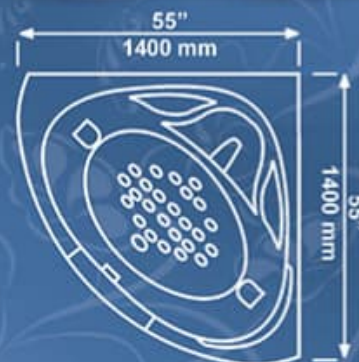

### ME Delta Corner-1T05

56" x 56" Approx, Depth 17"  
1425 x 1425 mm, Depth 435 mm

19" Approx  
485 mm

### ME Supreme Corner-1T06

54" x 54" Approx, Depth 17"  
1375 x 1375 mm, Depth 430 mm

Versatile Shapes

23" Approx  
595 mm

### ME Capri Corner-1T07

56" x 56" Approx, Depth 15"  
1430 x 1430 mm, Depth 390 mm

23" Approx  
585 mm

### ME River Corner-1T08

55" x 55" Approx, Depth 17"  
1400 x 1400 mm, Depth 425 mm

Light Weight And Durable