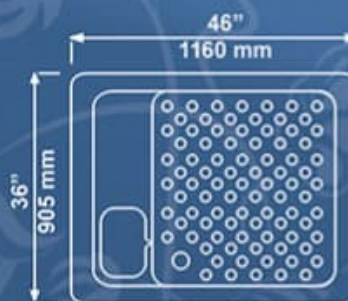

ME Small Bath Chair-1T40

35" x 46" Approx, Depth 12"
885 x 1175 mm, Depth 300 mm