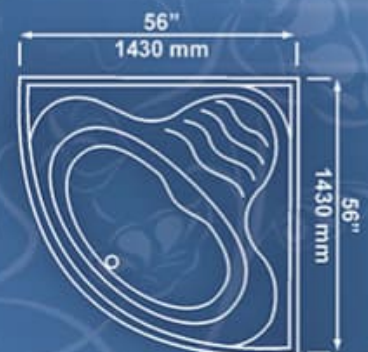

### ME Euro Smart-1T02

63" x 63" Approx, Depth 18"  
1590 x 1590 mm, Depth 450 mm

Supreme Quality, Long Life

23" Approx  
585 mm

### ME Wilton Corner-1T03

63" x 63" Approx, Depth 16"  
1590 x 1590 mm, Depth 415 mm

23" Approx  
580 mm

### ME Victoria Corner-1T04

56" x 56" Approx, Depth 18"  
1430 x 1430 mm, Depth 455 mm

Shiny And Glossy Finished

23" Approx  
575 mm

### ME Delta Corner-1T05

56" x 56" Approx, Depth 17"  
1425 x 1425 mm, Depth 435 mm

19" Approx  
485 mm