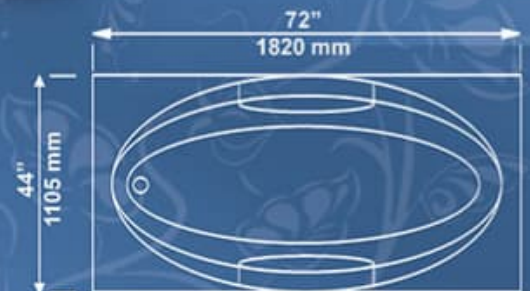

Pre-Leveled And Easy to Install