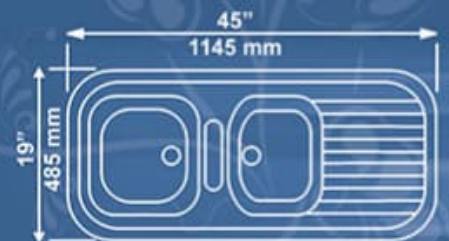

ME Twiste-1T35

29" x 63" Approx, Depth 14"
740 x 1610 mm, Depth 365 mm

ME Sink-1T36

19" x 45" Approx, Depth 7"
485 x 1145 mm, Depth 170 mm

Impact Resistance