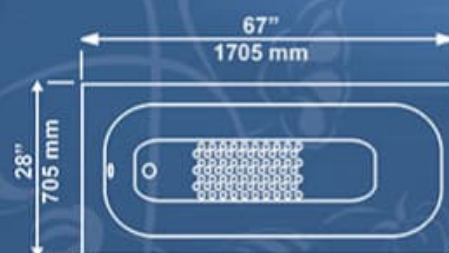

ME Shell-1T28

33" x 66" Approx, Depth 15"
830 x 1675 mm, Depth 380 mm