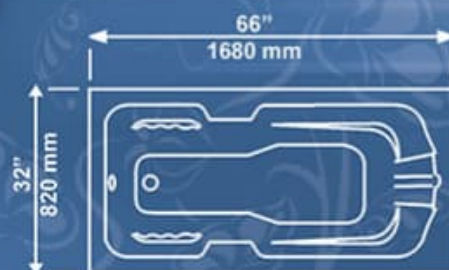

Save And Enhance The Beauty of Your Bath System