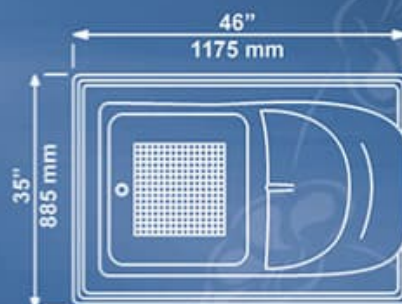

ME Small Bath Chair-1T40

35" x 46" Approx, Depth 12"
885 x 1175 mm, Depth 300 mm

ME Delux Tray-1T41

36" x 46" Approx, Depth 6"
905 x 1160 mm, Depth 160 mm

ME Corner Tray-1T42

42" x 42" Approx, Depth 6"
1070 x 1070 mm, Depth 160 mm

ME Small Tray-1T43

31" x 31" Approx, Depth
800 x 800 mm, Depth 135 mm

An Acrylic Bath Tub Can Be a Beautiful Addition to Your Bathrooms