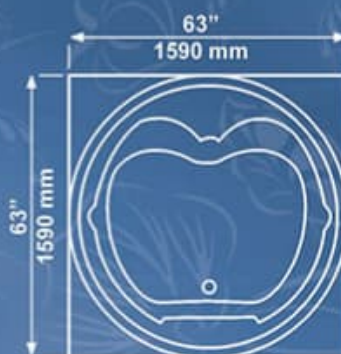

### ME Euro Round-1T01

62" x 62" Approx, Depth 18"  
1575 x 1575 mm, Depth 450 mm

### ME Euro Smart-1T02

63" x 63" Approx, Depth 18"  
1590 x 1590 mm, Depth 450 mm

Supreme Quality, Long Life

23" Approx  
585 mm

### ME Wilton Corner-1T03

63" x 63" Approx, Depth 16"  
1590 x 1590 mm, Depth 415 mm

23" Approx  
580 mm

### ME Victoria Corner-1T04

56" x 56" Approx, Depth 18"  
1430 x 1430 mm, Depth 455 mm

Shiny And Glossy Finished

23" Approx  
575 mm