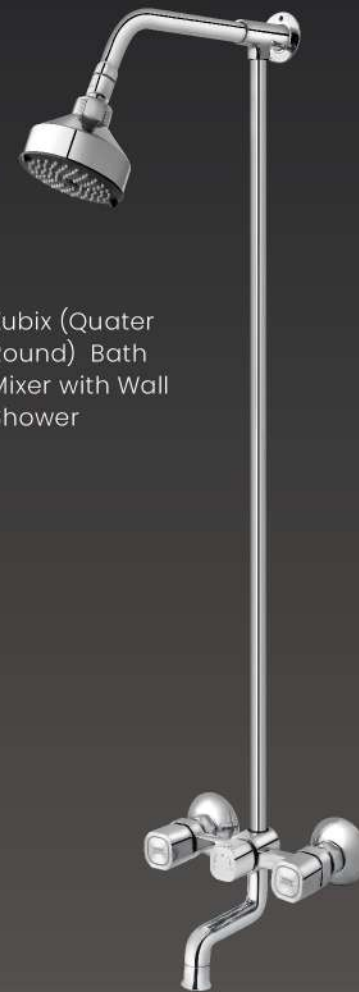

510B | Kubix (Quarter Round) Bath Mixer with Wall Shower

Bath Mixer with Wall Shower (Metal)