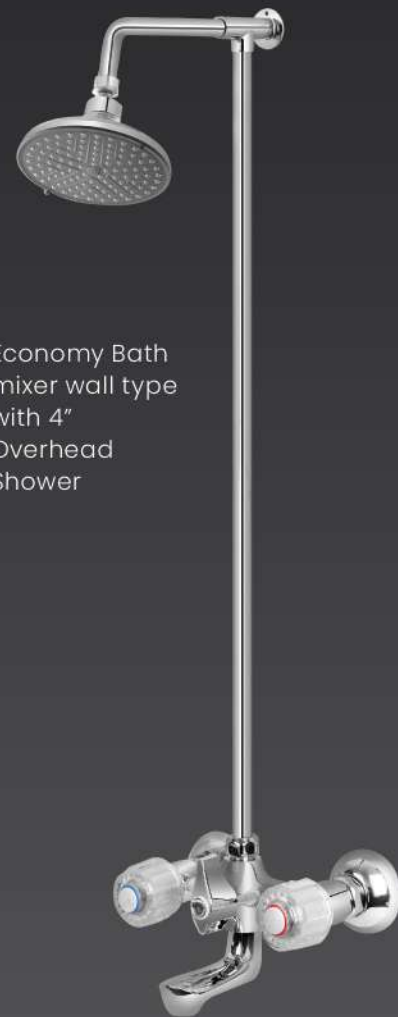

Bath Mixer
with Wall Shower (Metal)

089 | Economy Bath
mixer wall type
with Common
hand shower

090 | Economy Bath
mixer wall type
with 4"
Overhead
Shower

Bath Mixer
with Wall Shower (Metal)