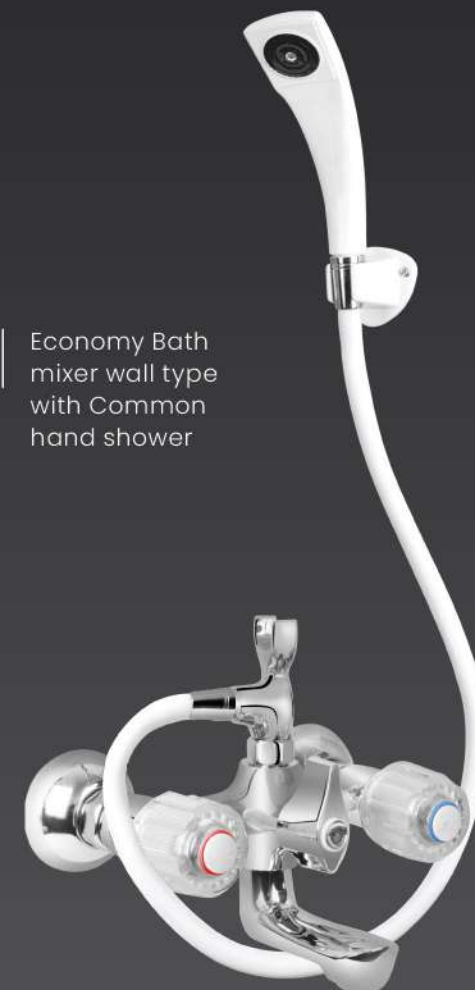

Bath Mixer
with Hand Shower

089 | Economy Bath
mixer wall type
with Common
hand shower

Bath Mixer
with Hand Shower

CODE
092

Economy Double
Bibcock

CODE
081 X 3

Economy Tee
Stop cock

CODE
2015

Toilet Shower
with Flexible Pipe

CODE
085

Waste for Basin