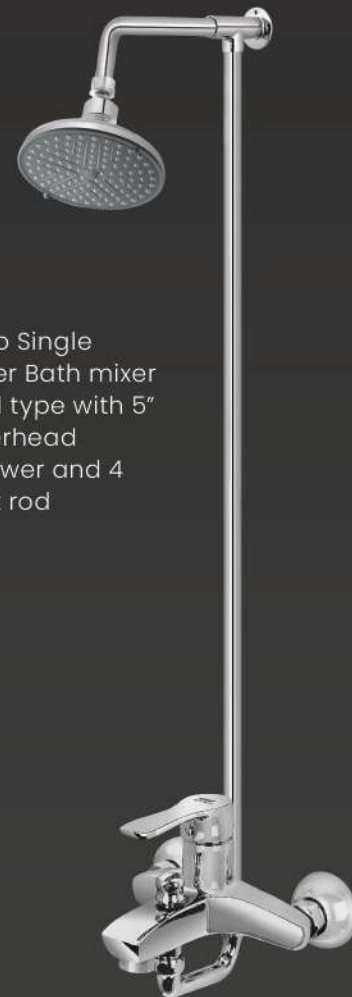

CODE
2015

Toilet Shower
with Flexible Pipe

CODE
085

Waste for Basin

ARCO SET

Code 3089A - Wall Shower Set
Code 3089 - Hand Shower Set

457 | Arco Single Lever Basin Mixer

458B | Arco Single Lever Bath mixer wall type with 5" Overhead Shower and 4 feet rod