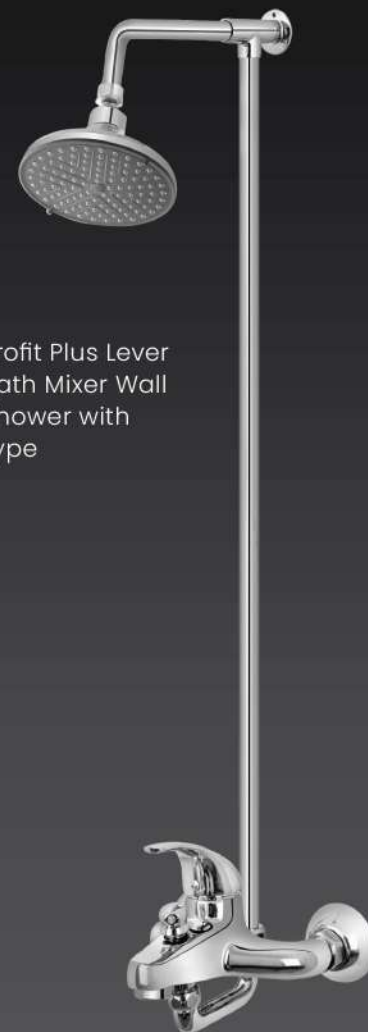

Bath Mixer with Hand Shower

CODE
242A

Profit Double Bibcock with 314 Knob

CODE
188A X 3

Profit Tee Stopcock with 314 Series Head

CODE
2015

Toilet Shower with Flexible Pipe

CODE
085

Waste for Basin

PROFIT LEVER SET

Code 3060A Wall Shower Set
Code 3060 Hand Shower Set

MTK003 | Profit Plus Single Lever
Basin Mixer

MTK 004 | Profit Plus Lever
Bath Mixer Wall
Shower with
Type

Single Lever Bath Mixer
with Wall Shower (Metal)

MTK 005 | Profit Plus Lever
Bath Mixer with
Hand Shower

Single Lever Bath Mixer
with Hand Shower

CODE
242A

Spark Double Bibcock
with 308 Knob

CODE
188A X 3

Economy Tee Stopcock
with 308 Series Head

CODE
2015