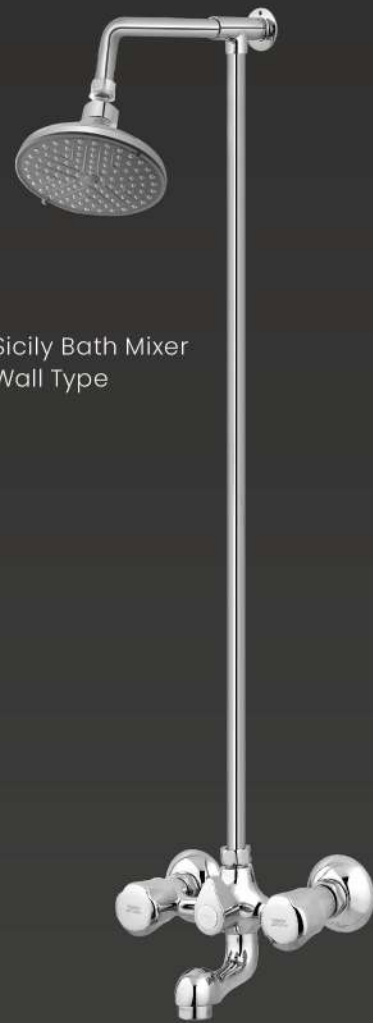

CODE
2015

Toilet Shower with Flexible Pipe

CODE
085

Waste for Basin

281 | Sicily Lever Single Basin Mixer

SICILY SET

Code 3076A Wall Shower Set
Code 3076 Hand Shower Set

282B | Sicily Bath Mixer Wall Type