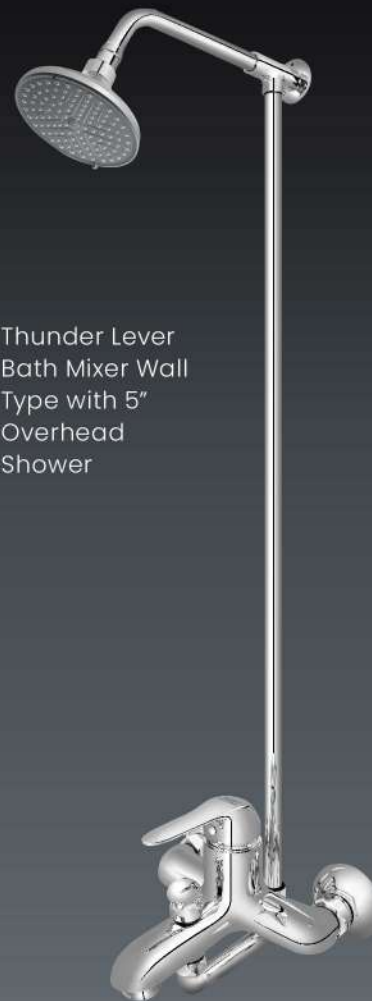

534 | Heritage Lever Bath Mixer with Merlin Hand Shower

Single Lever Bath Mixer with Hand Shower

CODE 468
Eco Tech Double Bibcock

CODE 465
Eco Tech Tee Stopcock

CODE 2015
Toilet Shower with Flexible Pipe

CODE 085
Waste for Basin

THUNDER SET

Code 4012A Wall Shower Set
Code 4012 Hand Shower Set

535 | Thunder Single Lever
Basin Mixer

536B | Thunder Lever
Bath Mixer Wall
Type with 5"
Overhead
Shower

Single Lever Bath Mixer
with Wall Shower (Metal)