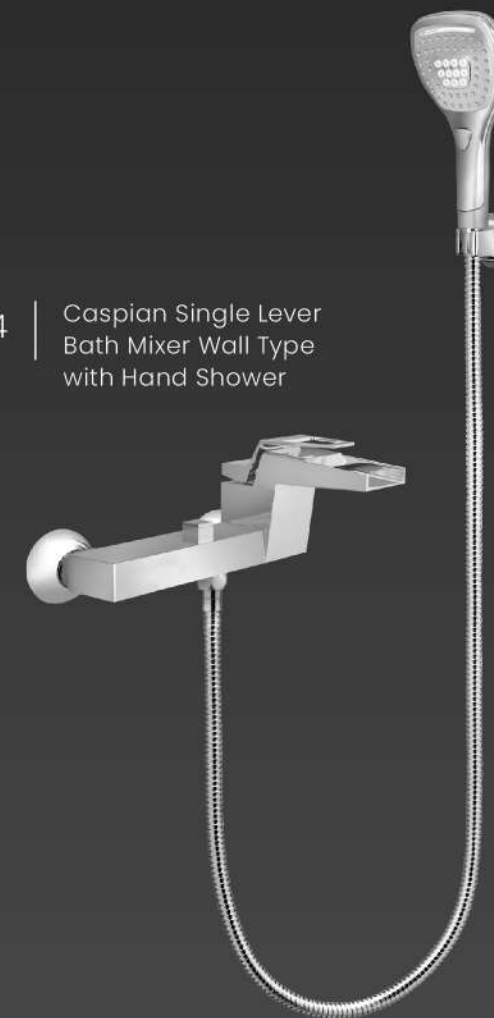

Single Lever Bath Mixer with Hand Shower

424 | Caspian Single Lever
Bath Mixer Wall Type
with Hand Shower

Single Lever Bath Mixer
with Hand Shower

CODE
471

Hazle Double Bibcock

CODE
068 X 3

Regal Tee Stopcock

CODE
2015

Toilet Shower
with Flexible Pipe

CODE
085

Waste for Basin