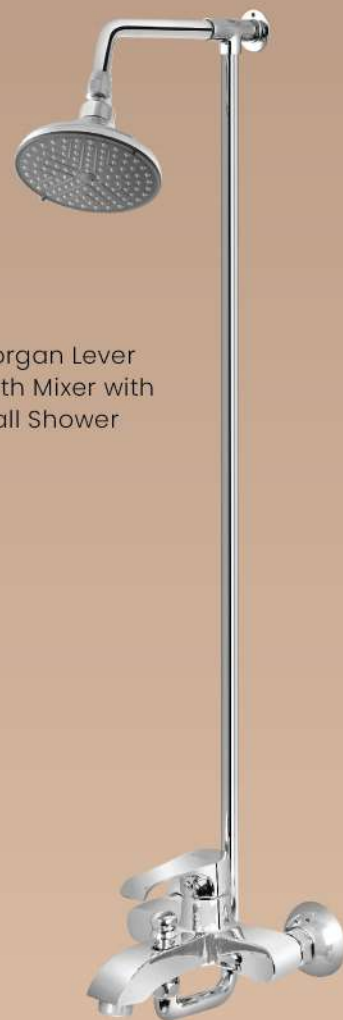

CODE 435
Spark Double Bibcock

CODE 068 X 3
Regal Tee Stopcock

CODE 2015
Toilet Shower with Flexible Pipe

CODE 085
Waste for Basin

MORGAN SET

Code 3079A Wall Shower Set
Code 3079 Hand Shower Set

287 | Aragon Single Lever Basin Mixer