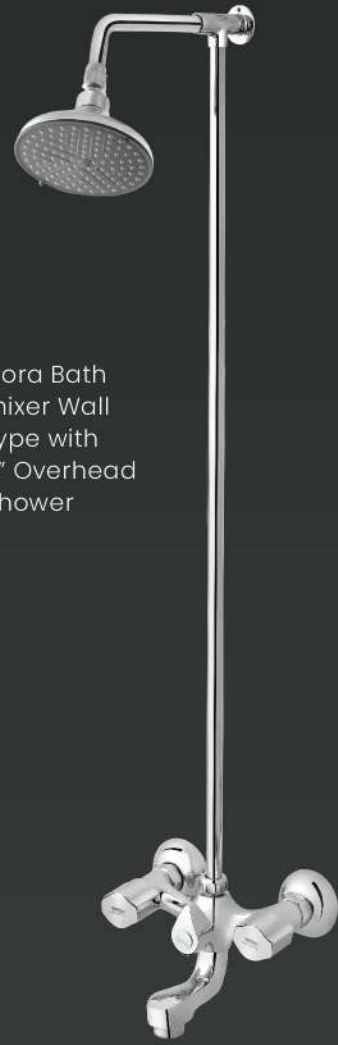

448B | Flora Bath mixer Wall Type with 5" Overhead Shower