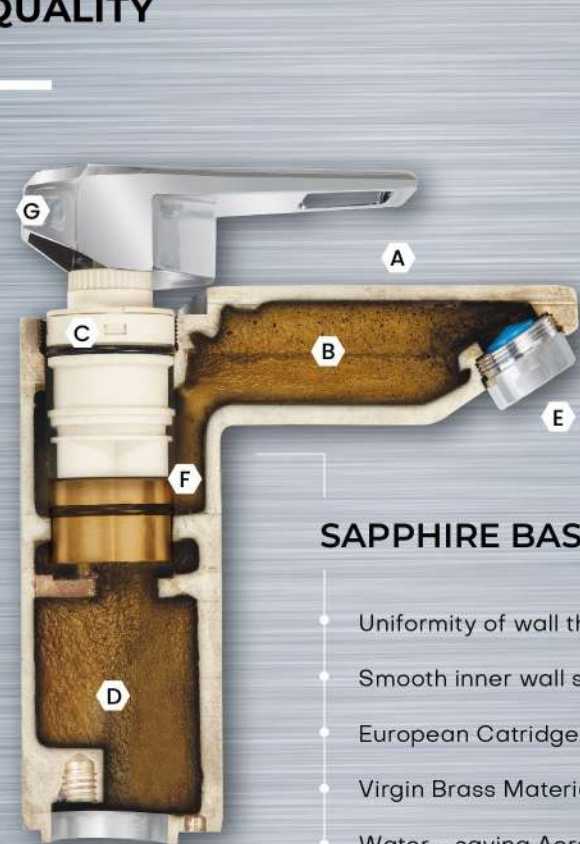

APEX QUALITY

SAPPHIRE BASIN MIXER

- Uniformity of wall thickness
- Smooth inner wall surface
- European Cartridge
- Virgin Brass Material
- Water - saving Aerater
- Food grade Lubricants etc.
- Semi Bright and Bright Nickle.