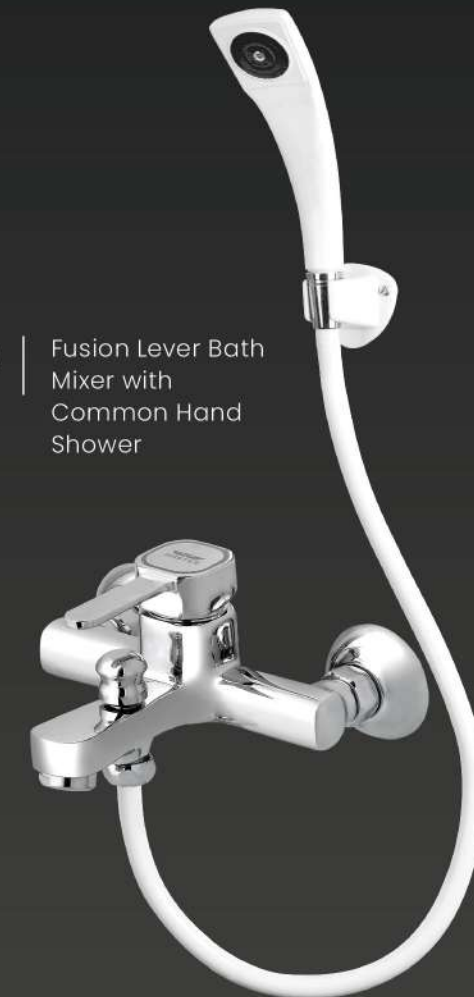

512 | Fusion Lever Bath Mixer with Common Hand Shower

Single Lever Bath Mixer with Hand Shower