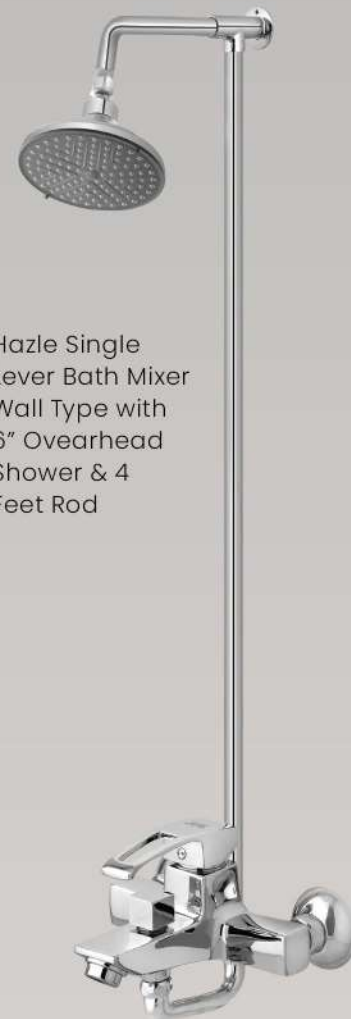

CODE
2015

Toilet Shower with Flexible Pipe

CODE
085

Waste for Basin

HAZLE SET

Code 4000A Wall Shower Set
Code 4000 Hand Shower Set

469 | Hazle single Lever Basin Mixer

469B | Hazle single Lever Basin Mixer

470B | Hazle Single Lever Bath Mixer Wall Type with 6" Overhead Shower & 4 Feet Rod

Single Lever Bath Mixer with Wall Shower (Metal)

470 | Hazle Single Lever Bath Mixer Wall Type with Merlin Hand Shower