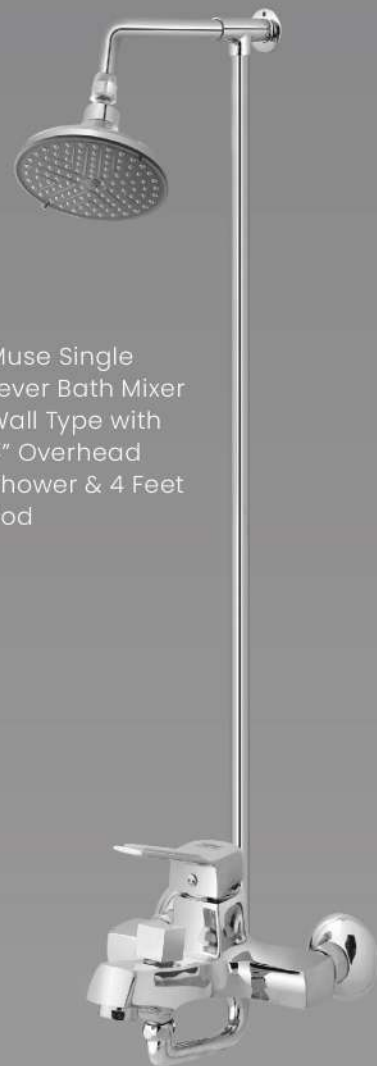

Toilet Shower with Flexible Pipe

CODE 085

Waste for Basin

MUSE SET

Code 4001A Wall Shower Set
Code 4001 Hand Shower Set

472 | Muse Single Lever
Basin Mixer

473B | Muse Single
Lever Bath Mixer
Wall Type with
6" Overhead
Shower & 4 Feet
Rod