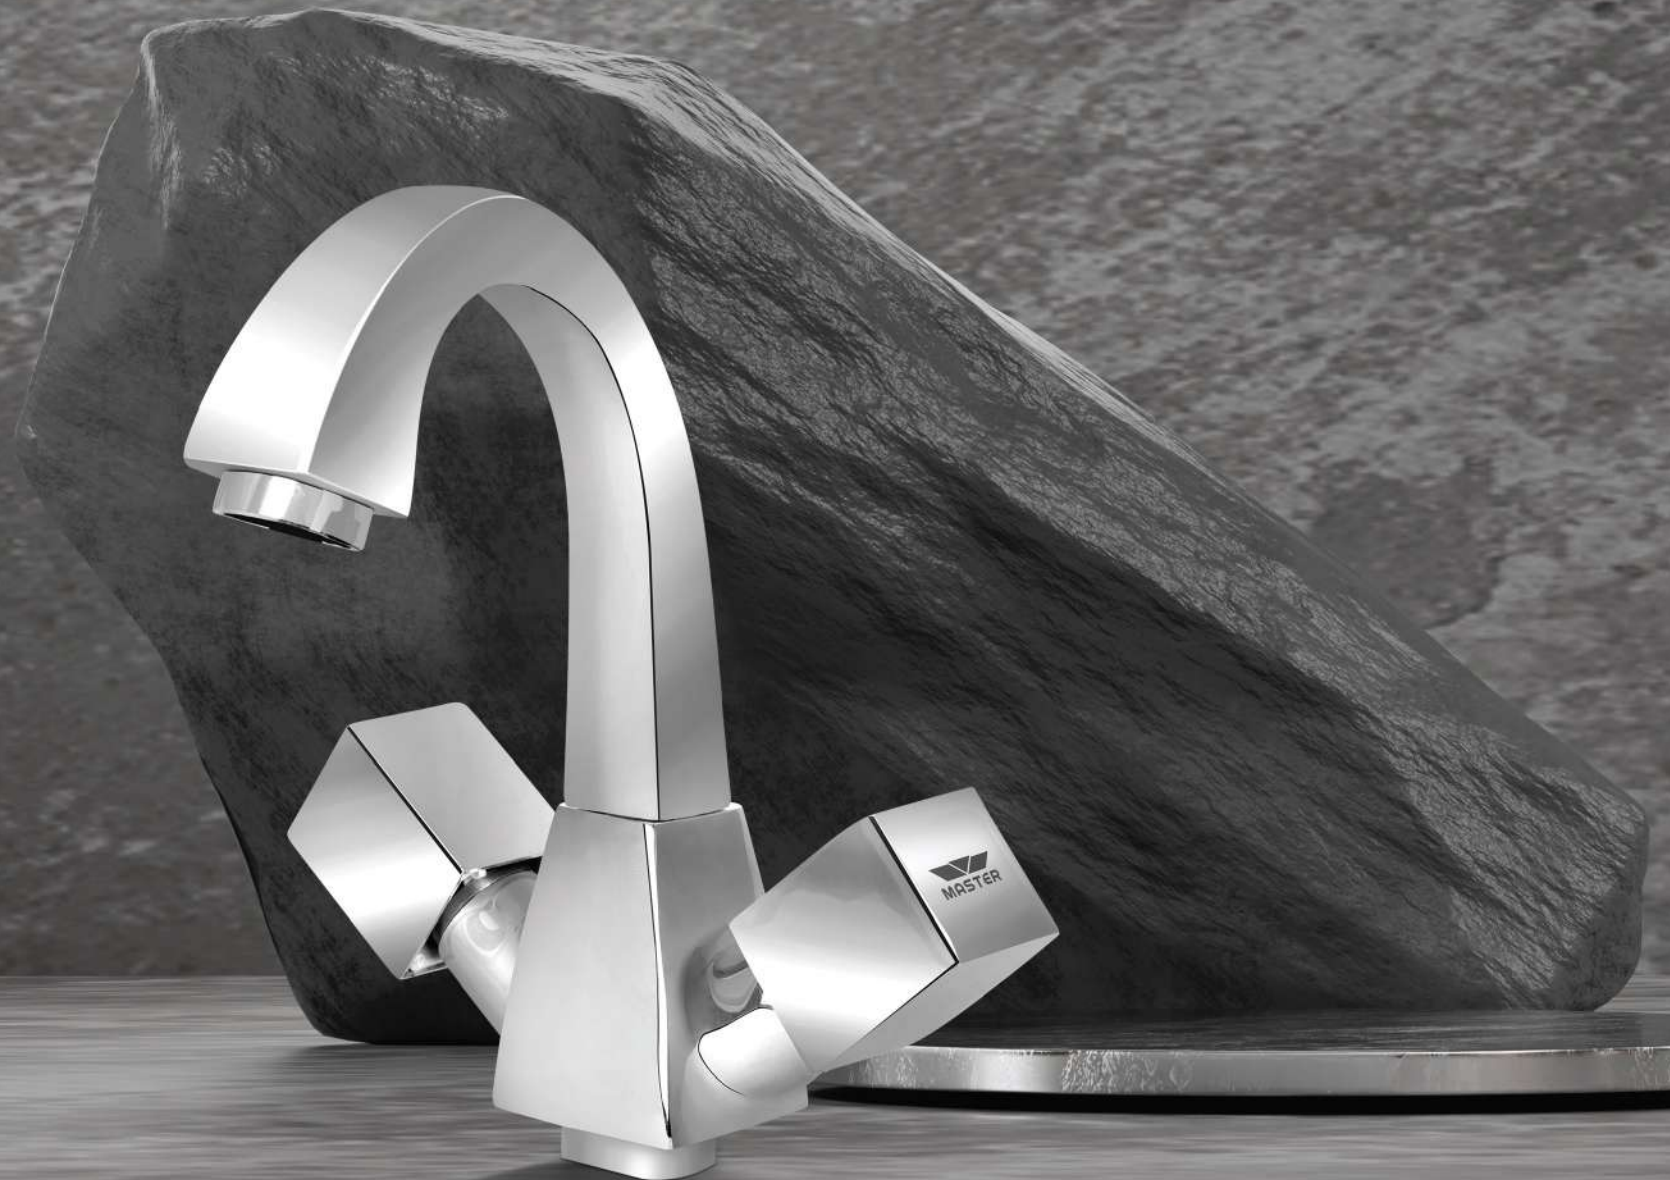

463 | Eco Tech Basin Mixer
With Cast Neck

ASTON SET

Code 3091A Wall Shower Set
Code 3091 Hand Shower Set

461 | Aston Single hole Basin Mixer