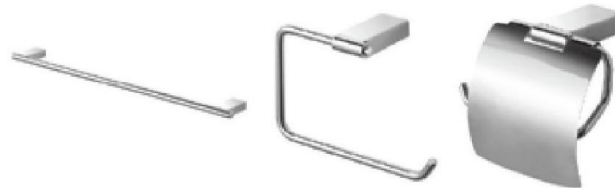

PORTA[®]
MAKES HOME PERFECT

Faucets &
Bath Accessories

PORTA®

MT SERIES (CHROME OR MATT FINISH)

MT11- 600
TOWEL BAR 24"

MT22
TOWEL RING

MT70
PAPER HOLDER

MT54
SOAP DISH

MT32
DOUBLE COAT HOOK

MT41
GLASS HOLDER

JM SERIES

JM11-600
TOWEL BAR 24"

JM20
TOWEL RING

JM70
PAPER HOLDER

JM54
SOAP DISH

CD31
SINGLE COAT HOOK