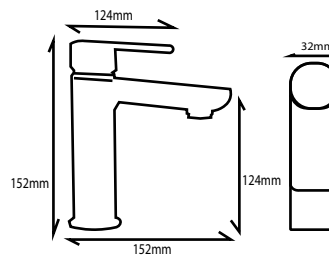

SBOO1001 :

Boon Basin Mixer Normal

- Single Lever Basin Mixer 1/2"
- For Single Hole Installation
- Chrome plating
- Nickel Plating
- 35 mm Ceramic with Brass Stick inclusive of
- Flexible Connection hoses with brass nuts
- Minimum pressure 0.1 mpa /14.5psi/ 1bar
- Available in Black ■