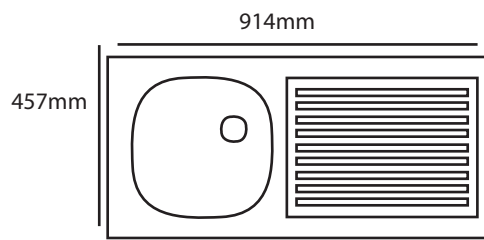

SKS01 :

Sink Bowl Single Drain

- Thickness : 0.8 mm
- Size : 457 x 914
- Surface : Matt
- Stainless Steel
- 1 Waste set
- 2 Clips + Seal