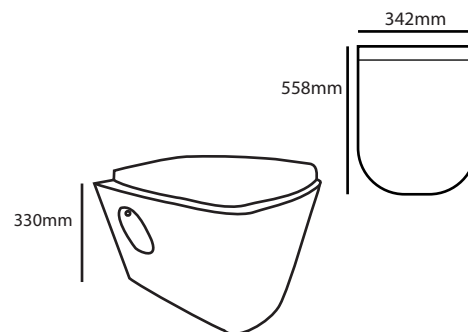

SWHT205 :

Wall Hung Toilet

- Imported Double glazing
- Rimless Flash System
- Hydraulic PP Seat Cover
- Adjustment backpoint(7/9 Inches)
- Size : 558 x 342 x 330 mm