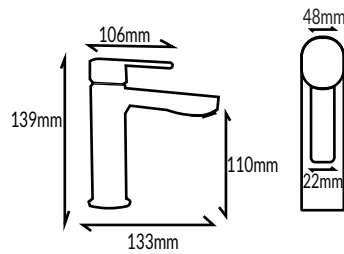

SMMI1001 :

Miami Basin Mixer Normal

- Single Lever Basin Mixer 1/2"
- For Single Hole Installation
- Chrome plating
- Nickel Plating
- 35 mm Ceramic with Brass Stick inclusive of
- Flexible Connection hoses with brass nuts
- Minimum pressure 0.1 mpa /14.5psi/ 1bar
- Available in Black ■