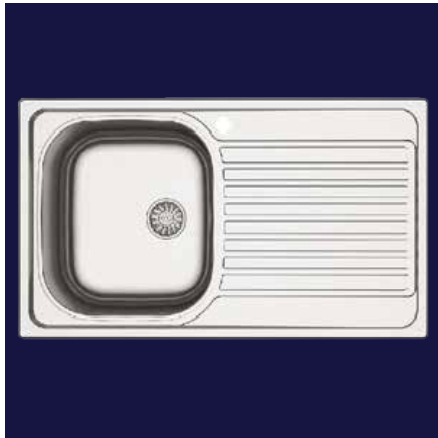

SKS01 :

Sink Bowl Single Drain

- Thickness : 0.8 mm
- Size : 457 x 914
- Surface : Matt
- Stainless Steel
- 1 Waste set
- 2 Clips + Seal