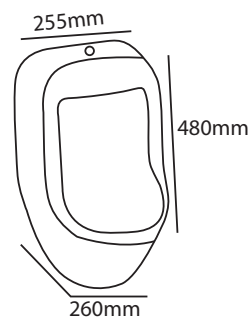

#### **Wall Hung Toilet**

- Imported Double glazing
- Rimless Flash System
- Hydraulic PP Seat Cover
- Adjustment backpoint(7/9 Inches)
- Size : 558 x 342 x 330 mm

#### **Squatting Pan**

- Size: 584 x 445 x 229 mm
- Surface : Glazed

#### **Squatting Pan Small**

- Size: 535 x 390 x 185 mm
- Surface : Glazed