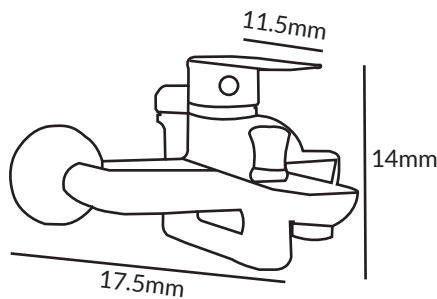

SBOO200 :

Boon Bath Mixer

- Cartridge : 35mm Ceramic
- Inclusive of S Union & cover plates
- Manual two way Diverter
- Bath /Shower in 1/2" outlet
- Chrome plating 0.5 um
- Nickel plating 14um
- Minimum pressure 0.1 mpa/14.5psi /1 bar
- Available in Black ■