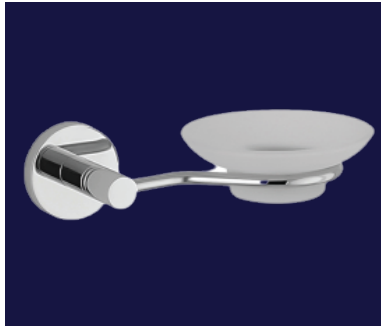

S0226 :

Soap Holder with Dish

- Hidden screw
- L-key fixing system
- Chrome plated
- Charming Soap Dish
- Available in Black ■