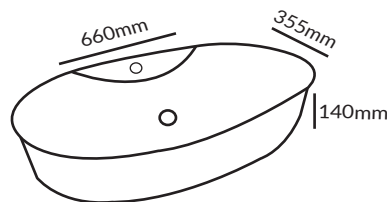

SUDB203 :

Under Counter Basin

- Art Vanity
- Size: 660 x 335 x 140 mm
- Without Taphole
- With Overflow