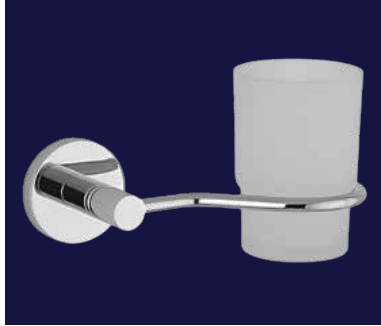

S0225 :

Glass Holder with Glass

- Chrome Plated
- L-Key Fixing System
- Hidden screw
- Charming Glass holder with Glass
- Available in Black ■