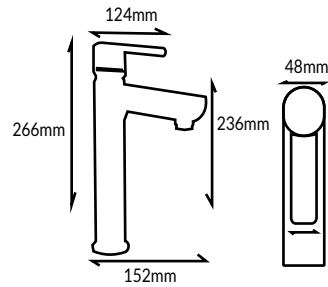

SMMI100 :

Miami Basin Mixer Long

- Single Lever Basin Mixer 1/2"
- For Single Hole Installation
- Chrome plating
- Nickel Plating
- 35 mm Ceramic with Brass Stick inclusive of
- Flexible Connection hoses with brass nuts
- Minimum pressure 0.1 mpa /14.5psi/ 1bar
- Available in Black ■