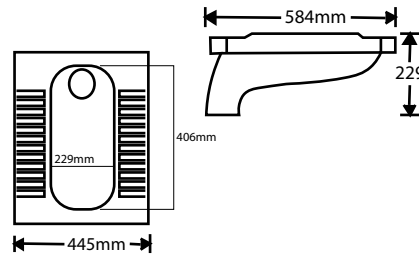

SSQT202 :

Squatting Pan Small

- Size: 535 x 390 x 185 mm
- Surface : Glazed