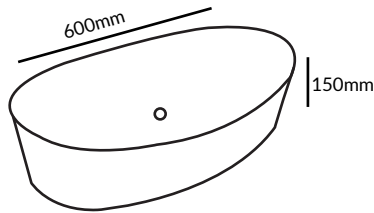

### **SARTB201 :**

**Art Wash Basin**

- Art Vanity
- Size: 600 x 150 mm
- Without Taphole
- Without Overflow