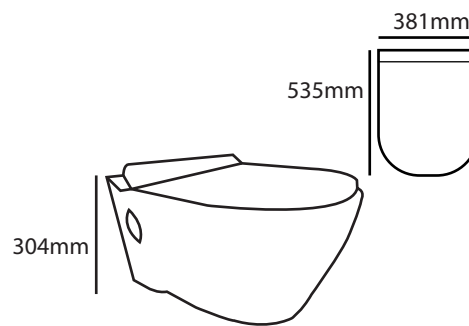

SWHT204 :

Wall Hung Toilet

- Imported Double glazing
- Rimless Flash System
- Hydraulic PP Seat Cover
- Adjustment backpoint(7/9 Inches)
- Size : 535 x 381 x 304 mm