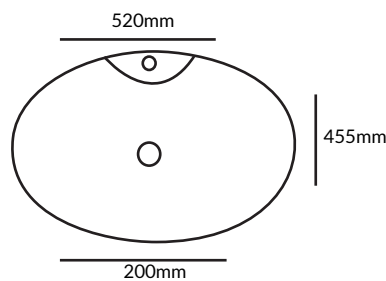

SOCB201 :

Art Wash Basin

- Art Vanity
- Size: 520 x 455 x 200 mm
- With Taphole
- With Overflow