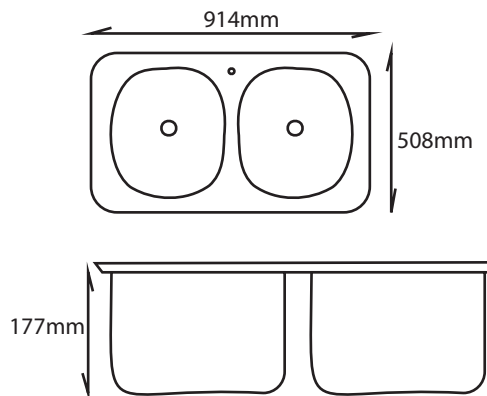

SKS02 :

Sink Double Bowl

- Thickness : 0.8 mm
- Size : 177x 914x508mm
- Surface : Matt
- Stainless Steel
- 1 Waste set
- 2 Clips + Seal