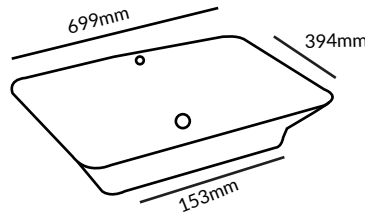

SARTB202 :

Art Wash Basin

- Art Vanity
- Size: 699 x 394 x 153 mm
- With Taphole
- Without Overflow