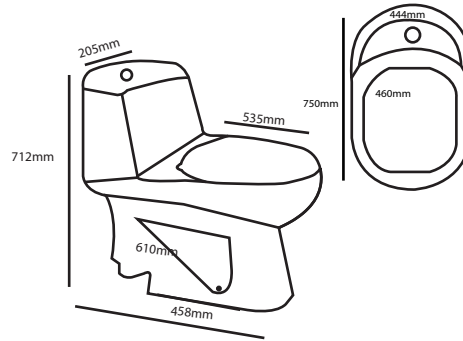

#### **Wash Basin with Half Pedestal**

- Art Vanity
- Size: 647 x 534 x 508 mm
- With Taphole
- With Overflow
- Fixing with back to wall.

**smart**  
[ S A N I T A R Y ]  
SMART SOLUTIONS

**TOILET**

**STOT201:**

**Two Piece Toilet**

- Imported Double glazing
- Wash Down Flush
- Hydraulic PP Seat Cover
- Size : 660 x 368 x 787 mm
- Water Consumption : 6Liter
- S trap : 100 mm
- Dual Flush

**STOT202:**

**One Piece Toilet**

- Imported Double glazing
- Wash Down Flush
- Hydraulic PP Seat Cover
- Size : 700 x 365 x 660 mm
- Water Consumption : 6Liter
- S trap : 100 mm
- Dual Flush

**STOT203:**

**One Piece Toilet**

- Imported Double glazing
- Wash Down Flush
- Hydraulic PP Seat Cover
- Size : 640 x 350 x 740 mm
- Water Consumption : 6Liter
- S trap : 100 mm
- Dual Flush

**STOT204:**

**One Piece Toilet**

- Imported Double glazing
- Wash Down Flush
- Hydraulic PP Seat Cover
- Size : 667 x 385 x 710 mm
- Water Consumption : 6Liter
- S trap : 100 mm
- Dual Flush