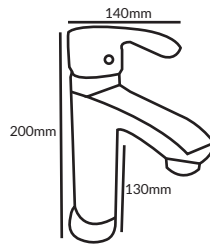

SSY1001 :

Sydney Basin Mixer Normal

- Single Lever Basin Mixer 1/2"
- For Single Hole Installation
- Chrome plating
- Nickel Plating
- 35 mm Ceramic with Brass Stick inclusive of
- Flexible Connection hoses with brass nuts
- Minimum pressure 0.1 mpa /14.5psi/ 1bar
- Available in Black ■