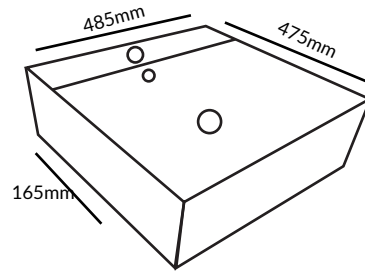

SARTB006 :

Art Wash Basin

- Art Vanity
- Size: 485 x 475 x 165 mm
- With Taphole
- With Overflow
- Available in Black