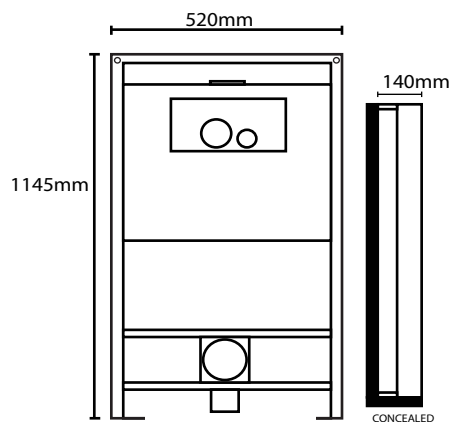

SDR211 :

Full Frame Concealed Tank

- Duel flush system
- Compatible with Any Wall hung Toilet
- Front actuation
- Heavy Metal Frame
- Inclusive of Fixing sets, inlet/outlet pipes