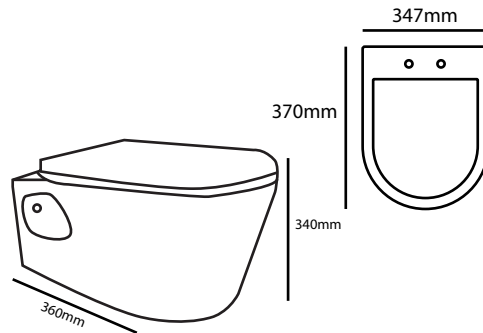

#### One Piece Toilet

- Imported Double glazing
- Wash Down Flush
- Hydraulic PP Seat Cover
- Size : 648 x 355 x 685 mm
- Water Consumption : 6Liter
- S trap : 100 mm
- Dual Flush

**STOT211:**

**One Piece Toilet**

- Imported Double glazing
- Wash Down Flush
- Hydraulic PP Seat Cover
- Size : 660 x 330 x 724 mm
- Water Consumption : 6Liter
- S trap : 100 mm
- Dual Flush

**STOT212:**

**One Piece Toilet**

- Imported Double glazing
- Wash Down Flush
- Hydraulic PP Seat Cover
- Size : 685 x 368 x 724 mm
- Water Consumption : 6Liter
- S trap : 100 mm
- Dual Flush

#### Wall Hung Toilet

- Imported Double glazing
- Rimless Flush System
- Hydraulic PP Seat Cover
- Adjustment backpoint(7/9 Inches)
- Size : 610 x 420 x 370 mm