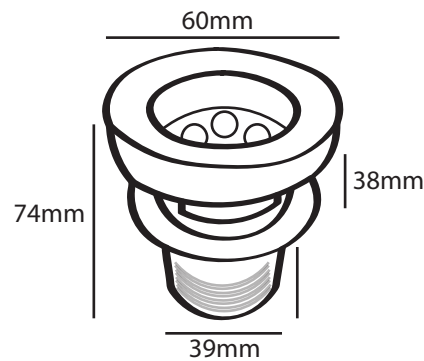

S8020 :

Basin Waste Brass

- Size: 1 ¼
- Chrome finish
- Material: PVC
- Available in Black ■