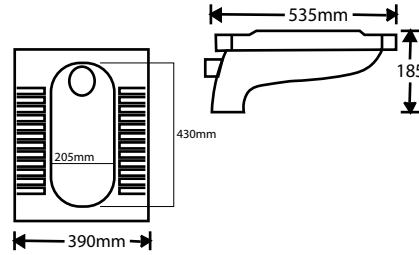

SSQT201 :

Squatting Pan

- Size: 584 x 445 x 229 mm
- Surface : Glazed