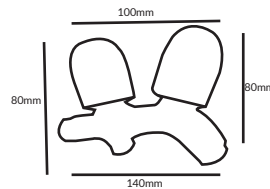

SGX2300 :

Double Bib Tap

- TOILET SHOWER
- ABS handle
- Stainless steel hose 1.25 meter
- ABS wall bracket
- Available in Black ■