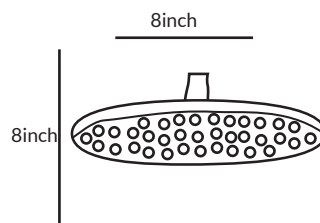

SSH102 :

Rain Head Shower

- Size : 8 inch
- ABS Rain shower
- White nozzles
- Chrome finished
- Available in Black ■