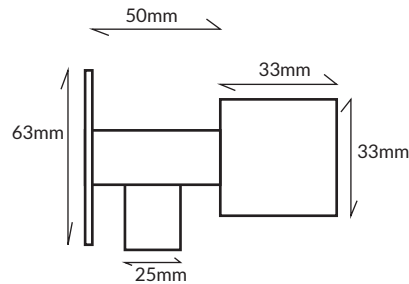

SGX1100 :

Angle Valve

- Size: ½" x ½"
- Cover plate
- Finish : Chrome plated
- Full turn
- Available in Black ■