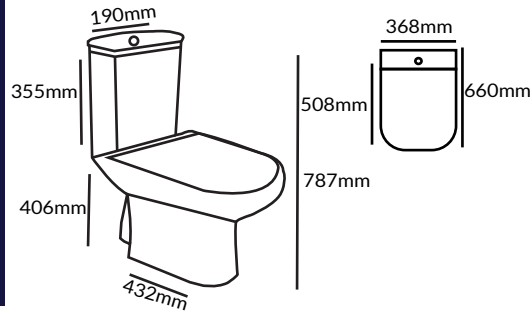

#### **Wash Basin with Full Pedestal**

- Art Vanity
- Size: 495 x 590 x 835 mm
- With Taphole
- With Overflow
- Fixing with back to wall

#### **Wash Basin with Half Pedestal**

- Art Vanity
- Size: 647 x 534 x 508 mm
- With Taphole
- With Overflow
- Fixing with back to wall.

#### **Wash Basin with Half Pedestal**

- Art Vanity
- Size: 647 x 534 x 508 mm
- With Taphole
- With Overflow
- Fixing with back to wall.

**smart**  
[ S A N I T A R Y ]  
SMART SOLUTIONS

**TOILET**

**STOT201:**