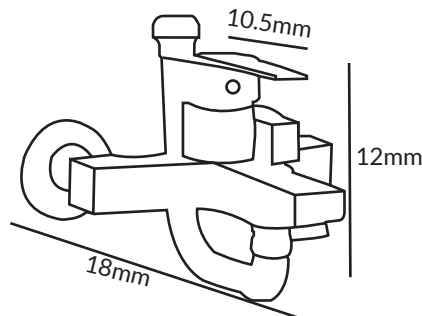

SMMI200 :

Miami Bath Mixer

- Cartridge : 35mm Ceramic
- Inclusive of S Union & cover plates
- Manual two way Diverter
- Bath /Shower in 1/2" outlet
- Chrome plating 0.5 um
- Nickel plating 14um
- Minimum pressure 0.1 mpa /14.5psi/ 1 bar
- Available in Black ■