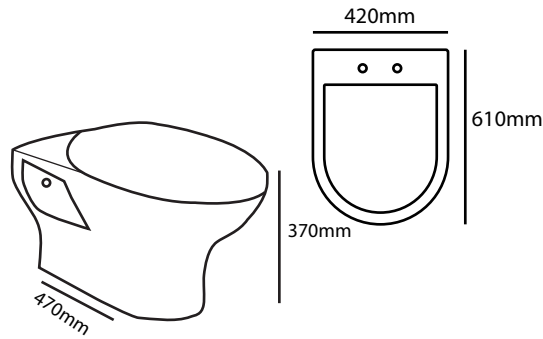

#### One Piece Toilet

- Imported Double glazing
- Wash Down Flush
- Hydraulic PP Seat Cover
- Size : 648 x 355 x 685 mm
- Water Consumption : 6Liter
- S trap : 100 mm
- Dual Flush

**STOT211:**

**One Piece Toilet**

- Imported Double glazing
- Wash Down Flush
- Hydraulic PP Seat Cover
- Size : 660 x 330 x 724 mm
- Water Consumption : 6Liter
- S trap : 100 mm
- Dual Flush

**STOT212:**

**One Piece Toilet**

- Imported Double glazing
- Wash Down Flush
- Hydraulic PP Seat Cover
- Size : 685 x 368 x 724 mm
- Water Consumption : 6Liter
- S trap : 100 mm
- Dual Flush

#### Wall Hung Toilet

- Imported Double glazing
- Rimless Flush System
- Hydraulic PP Seat Cover
- Adjustment backpoint(7/9 Inches)
- Size : 610 x 420 x 370 mm