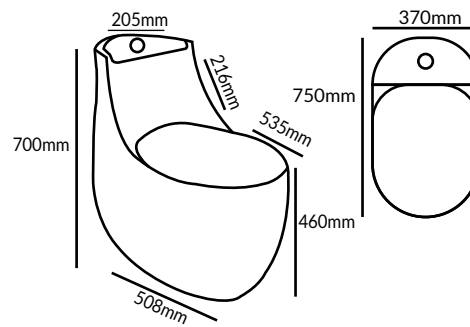

STOT206 :

One Piece Toilet

- Imported Double glazing
- Wash Down Flush
- Hydraulic PP Seat Cover
- Size : 750 x 370 x 700 mm
- Water Consumption : 6 Liter
- S trap : 100 mm
- Dual Flush