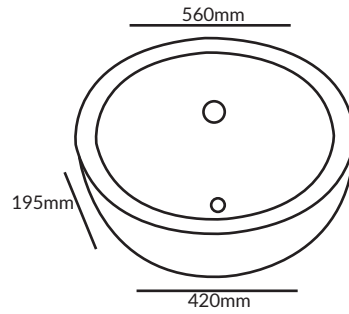

SUDB201 :

Under Counter Basin

- Art Vanity
- Size: 420 x 560 x 195 mm
- Without Taphole
- With Overflow
- Available in Black