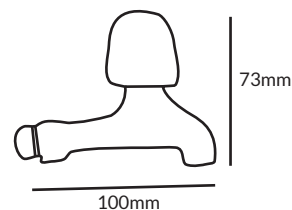

SBK001 :

Bib Tap (Single) Small

- Size: ½"
- Cover plate
- Marking neutral
- Chrome plate
- Available in Black ■