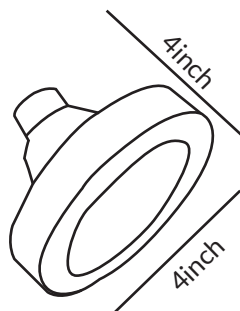

SSH101 :

Boon Head Shower

- Size : 4 x 4inch
- Normal face sprays: 80
- ABS Rain shower
- White nozzles
- Chrome finished
- Available in Black ■