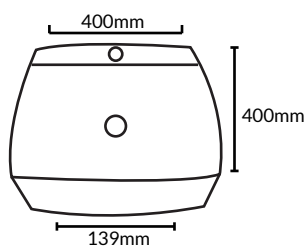

### **SARTB202 :**

**Art Wash Basin**

- Art Vanity
- Size: 699 x 394 x 153 mm
- With Taphole
- Without Overflow

### **SARTB203 :**

**Art Wash Basin**

- Art Vanity
- Size: 584 x 470 x 153 mm
- With Taphole
- Without Overflow