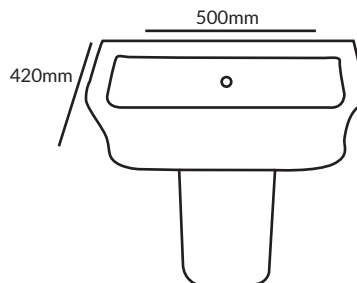

SPDB203 + SPP203:

Wash Basin with Half Pedestal

- Art Vanity
- Size: 647 x 534 x 508 mm
- With Taphole
- With Overflow
- Fixing with back to wall.