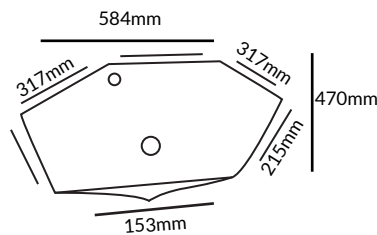

SARTB203 :

Art Wash Basin

- Art Vanity
- Size: 584 x 470 x 153 mm
- With Taphole
- Without Overflow