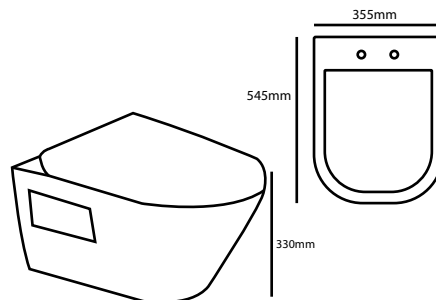

SWHT203 :

Wall Hung Toilet

- Imported Double glazing
- Rimless Flush System
- Hydraulic PP Seat Cover
- Adjustment backpoint(7/9 Inches)
- Size : 545 x 355 x 330 mm