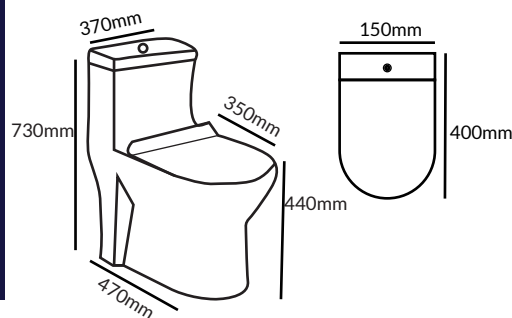

#### One Piece Toilet

- Imported Double glazing
- Wash Down Flush
- Hydraulic PP Seat Cover
- Size : 648 x 355 x 685 mm
- Water Consumption : 6Liter
- S trap : 100 mm
- Dual Flush

**STOT211:**

**One Piece Toilet**

- Imported Double glazing
- Wash Down Flush
- Hydraulic PP Seat Cover
- Size : 660 x 330 x 724 mm
- Water Consumption : 6Liter
- S trap : 100 mm
- Dual Flush

**STOT212:**

**One Piece Toilet**

- Imported Double glazing
- Wash Down Flush
- Hydraulic PP Seat Cover
- Size : 685 x 368 x 724 mm
- Water Consumption : 6Liter
- S trap : 100 mm
- Dual Flush