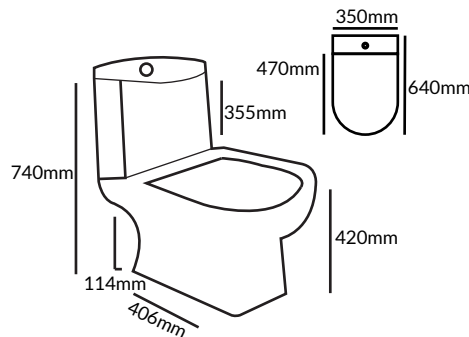

#### **Wash Basin with Half Pedestal**

- Art Vanity
- Size: 647 x 534 x 508 mm
- With Taphole
- With Overflow
- Fixing with back to wall.

#### **Wash Basin with Half Pedestal**

- Art Vanity
- Size: 647 x 534 x 508 mm
- With Taphole
- With Overflow
- Fixing with back to wall.

**smart**  
[ S A N I T A R Y ]  
SMART SOLUTIONS

**TOILET**

**STOT201:**

**Two Piece Toilet**

- Imported Double glazing
- Wash Down Flush
- Hydraulic PP Seat Cover
- Size : 660 x 368 x 787 mm
- Water Consumption : 6Liter
- S trap : 100 mm
- Dual Flush

**STOT202:**

**One Piece Toilet**

- Imported Double glazing
- Wash Down Flush
- Hydraulic PP Seat Cover
- Size : 700 x 365 x 660 mm
- Water Consumption : 6Liter
- S trap : 100 mm
- Dual Flush

**STOT203:**

**One Piece Toilet**

- Imported Double glazing
- Wash Down Flush
- Hydraulic PP Seat Cover
- Size : 640 x 350 x 740 mm
- Water Consumption : 6Liter
- S trap : 100 mm
- Dual Flush