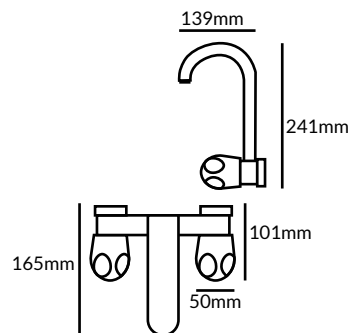

SSM9005 :

Sink Mixer (Wall Mounted)

- For wall Installation
- Zinc alloy Double handle
- Brass body
- Brass Heavy neck
- Chrome plating 0.2- 0.3 um
- Nickel plating 8 to 10 um
- recommended pressure 0.1mpa/14.5psi/1 bar
- Available in Black ■