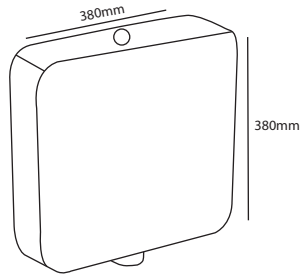

SDR202 :

Flush Tank Plastic

- PP Flash Tank For Indain Seat
- Dual Flush
- Size: 535 x 390 x 185 mm