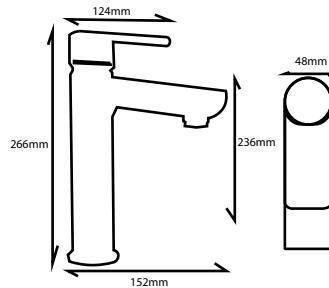

SBOO100 :

Boon Basin Mixer Long

- Single Lever Basin Mixer 1/2"
- For Single Hole Installation
- Chrome plating
- Nickel Plating
- 35 mm Ceramic with Brass Stick inclusive of
- Flexible Connection hoses with brass nuts
- Minimum pressure 0.1 mpa /14.5psi/ 1bar
- Available in Black ■