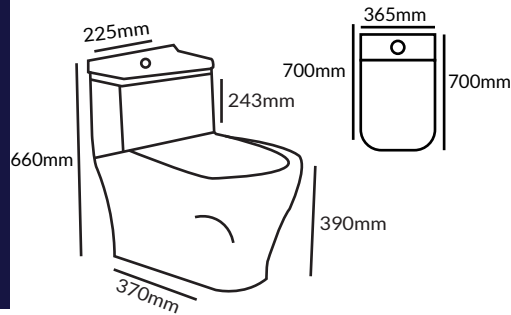

#### **Wash Basin with Full Pedestal**

- Art Vanity
- Size: 495 x 590 x 835 mm
- With Taphole
- With Overflow
- Fixing with back to wall

#### **Wash Basin with Half Pedestal**

- Art Vanity
- Size: 647 x 534 x 508 mm
- With Taphole
- With Overflow
- Fixing with back to wall.

#### **Wash Basin with Half Pedestal**

- Art Vanity
- Size: 647 x 534 x 508 mm
- With Taphole
- With Overflow
- Fixing with back to wall.

**smart**  
[ S A N I T A R Y ]  
SMART SOLUTIONS

**TOILET**

**STOT201:**

**Two Piece Toilet**

- Imported Double glazing
- Wash Down Flush
- Hydraulic PP Seat Cover
- Size : 660 x 368 x 787 mm
- Water Consumption : 6Liter
- S trap : 100 mm
- Dual Flush

**STOT202:**

**One Piece Toilet**