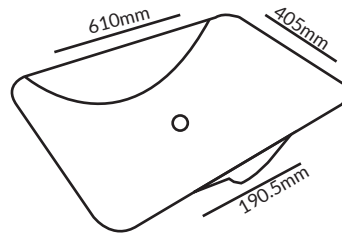

#### Art Wash Basin

- Art Vanity
- Size: 520 x 455 x 200 mm
- With Taphole
- With Overflow

**SUDB201 :**

**Under Counter Basin**

- Art Vanity
- Size: 420 x 560 x 195 mm
- Without Taphole
- With Overflow
- Available in Black