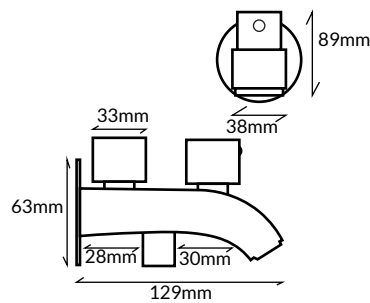

SGX1200 :

Double Bib Tap Square

- Brass cover
- Brass body
- Chrome finish
- Available in Black ■