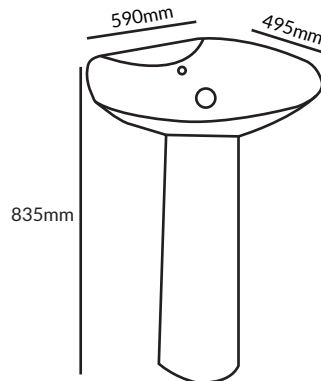

SPDB201 + SPP201 :

Wash Basin with Full Pedestal

- Art Vanity
- Size: 495 x 590 x 835 mm
- With Taphole
- With Overflow
- Fixing with back to wall