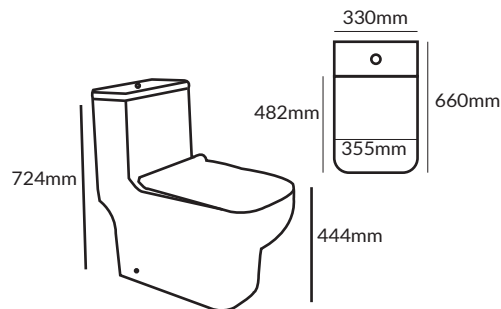

STOT211:

One Piece Toilet

- Imported Double glazing
- Wash Down Flush
- Hydraulic PP Seat Cover
- Size : 660 x 330 x 724 mm
- Water Consumption : 6Liter
- S trap : 100 mm
- Dual Flush