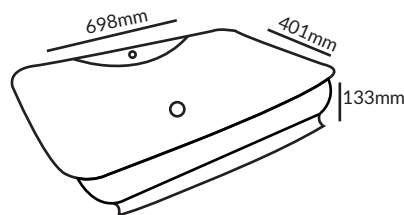

**SUDB202 :**

**Under Counter Basin**

- Art Vanity
- Size: 610 x 405 x 190.5 mm
- Without Taphole
- Without Overflow

**SUDB203 :**

**Under Counter Basin**

- Art Vanity
- Size: 660 x 335 x 140 mm
- Without Taphole
- With Overflow