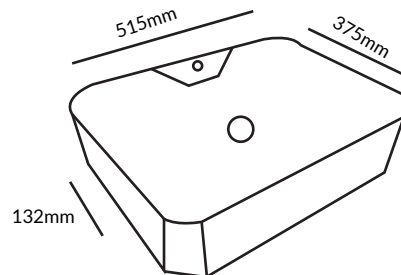

SARTB012 :

Art Wash Basin

- Art Vanity
- Size: 375 x 515 x 132 mm
- With Taphole
- Without Overflow