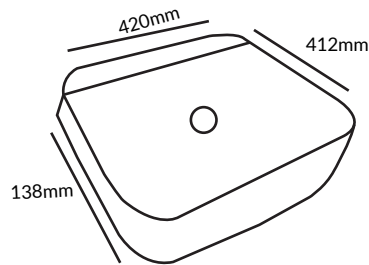

SARTB009 :

Art Wash Basin

- Art Vanity
- Size: 412 x 420 x 138 mm
- Without Taphole
- Without Overflow
- Available in Black