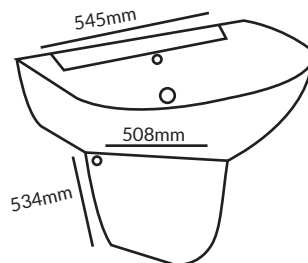

**SUDB204 :**

**Under Counter Basin**

- Art Vanity
- Size: 698 x 401 x 133 mm
- Without Taphole
- With Overflow

#### **Wash Basin with Full Pedestal**

- Art Vanity
- Size: 495 x 590 x 835 mm
- With Taphole
- With Overflow
- Fixing with back to wall