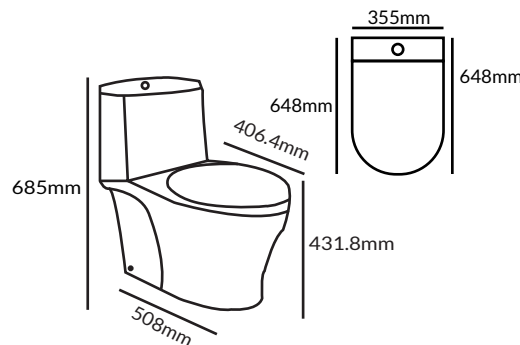

STOT207 :

One Piece Toilet

- Imported Double glazing
- Wash Down Flush
- Hydraulic PP Seat Cover
- Size : 648 x 355 x 685 mm
- Water Consumption : 6Liter
- S trap : 100 mm
- Dual Flush