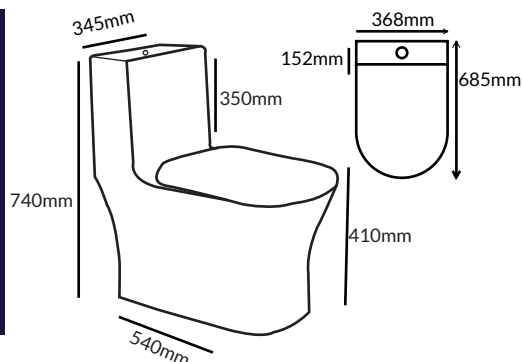

#### **Wash Basin with Half Pedestal**

- Art Vanity
- Size: 647 x 534 x 508 mm
- With Taphole
- With Overflow
- Fixing with back to wall.

#### **Wash Basin with Half Pedestal**

- Art Vanity
- Size: 647 x 534 x 508 mm
- With Taphole
- With Overflow
- Fixing with back to wall.

**smart**  
[ S A N I T A R Y ]  
SMART SOLUTIONS

**TOILET**

**STOT201:**

**Two Piece Toilet**

- Imported Double glazing
- Wash Down Flush
- Hydraulic PP Seat Cover
- Size : 660 x 368 x 787 mm
- Water Consumption : 6Liter
- S trap : 100 mm
- Dual Flush

**STOT202:**

**One Piece Toilet**

- Imported Double glazing
- Wash Down Flush
- Hydraulic PP Seat Cover
- Size : 700 x 365 x 660 mm
- Water Consumption : 6Liter
- S trap : 100 mm
- Dual Flush

**STOT203:**

**One Piece Toilet**

- Imported Double glazing
- Wash Down Flush
- Hydraulic PP Seat Cover
- Size : 640 x 350 x 740 mm
- Water Consumption : 6Liter
- S trap : 100 mm
- Dual Flush