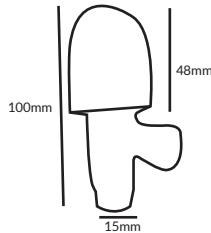

#### Bib Tap (Single) Small

- Size: ½"
- Cover plate
- Marking neutral
- Chrome plate
- Available in Black ■