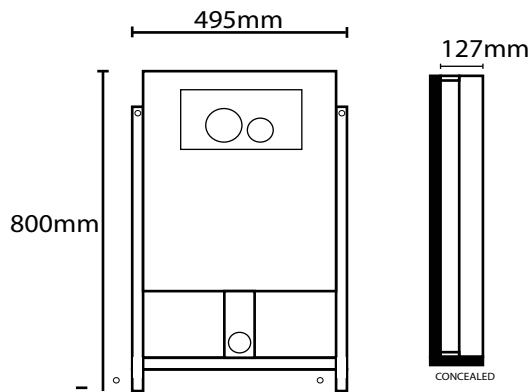

SDR205 :

Half Frame Concealed Tank

- Duel flush system
- 1.6 / 0.8 GPF
- 1.28 / 0.8 GPF
- Compatible with Any Wall hung Toilet
- Front actuation
- Heavy Metal Frame
- Inclusive of Fixing sets, inlet/outlet pipes