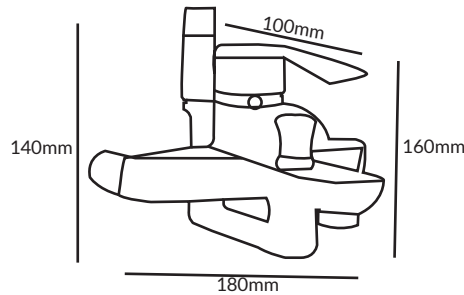

SSY500A :

Sydney Bath Mixer

- Cartridge : 35mm Ceramic
- Inclusive of S Union & cover plates
- Manual two way Diverter
- Bath /Shower in 1/2" outlet
- Chrome plating 0.5 um
- Nickel plating 14um
- Minimum pressure 0.1 mpa/14.5psi /1 bar
- Available in Black ■