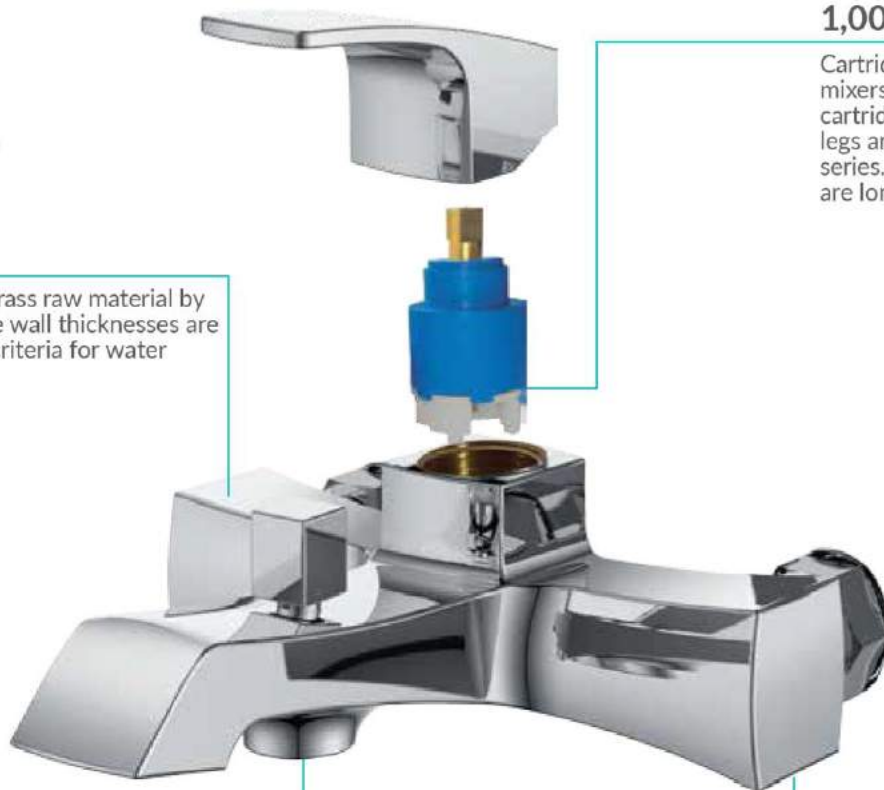

WATER SAVING Aerators

Aerators are critical parts that determine the overall performance of a mixers. In the aerators, the water flow is enriched with plenty of air. This ensures that the water is like a soft, non-splashing flow and full shower drops. These aerators allow you to save up to 50% from water gives with a softer flow with its ability to mix water with air.

SS304 STAINLESS STEEL Flexible hoses

Basin and kitchen mixer come along with 100% tested leak proof stainless steel flexible hoses. They are durable and long lasting.

ZILVER[®]
Concetti Italiani

Water Genius!

100% BRASS Body

It is produced from high grade brass raw material by echnological casting system. The wall thicknesses are designed to meet performance criteria for water passages.

EASY-OPERATED Bath mixer diverters

Compact diverters are used. Long life and performance guaranteed. When pulled up the pressure automatically switches to the crown position. Due to the locking system of the shower control unit in the bath and shower baths, the water flow from the handgrip is not affected by pressure fluctuations.