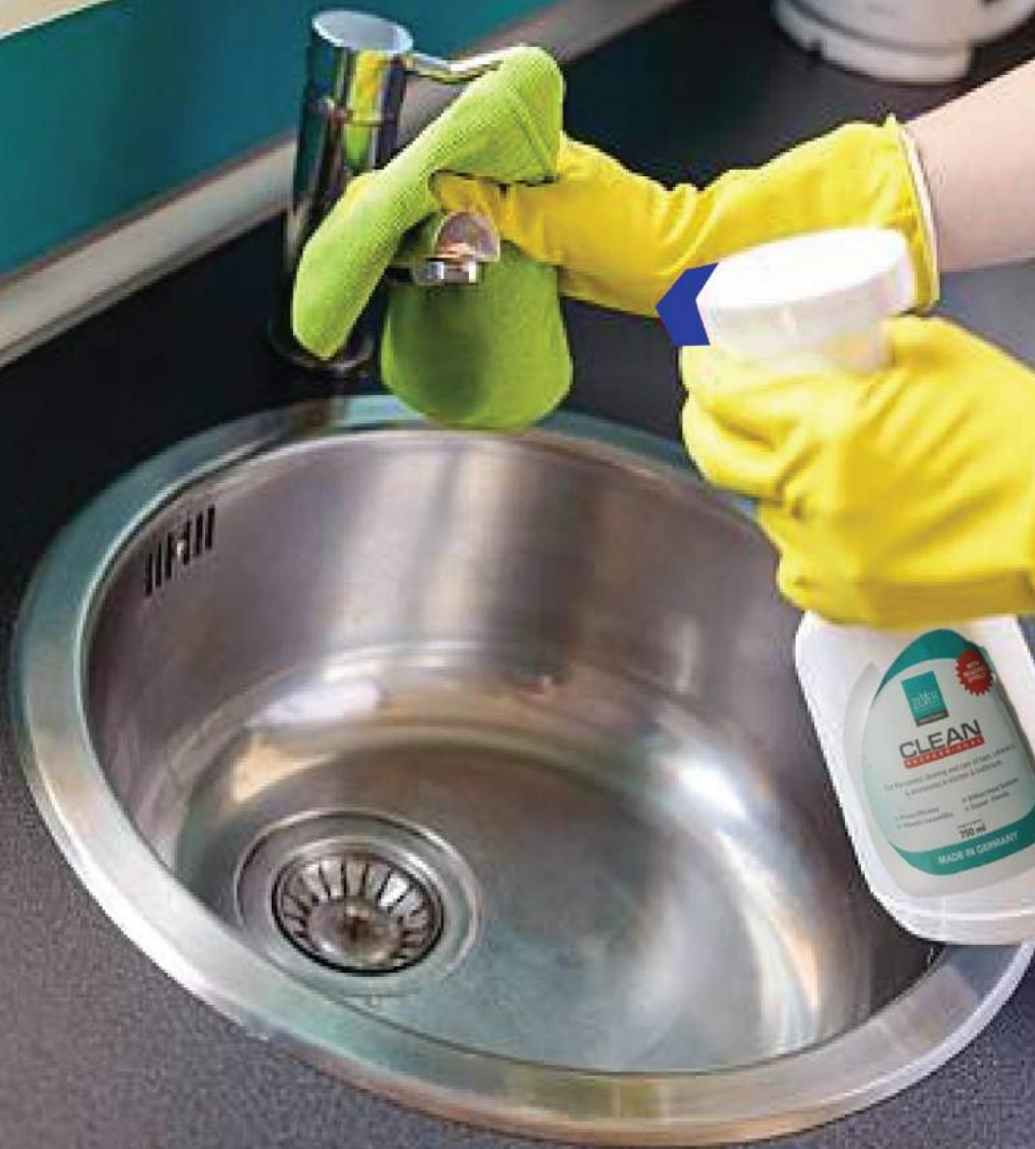

Baby Changing Station

ZILVER[®]
Concetti Italiani

Water Genius!

Cleaners

18330004

Cleaner

ZCLN002G

Cleaner Spray