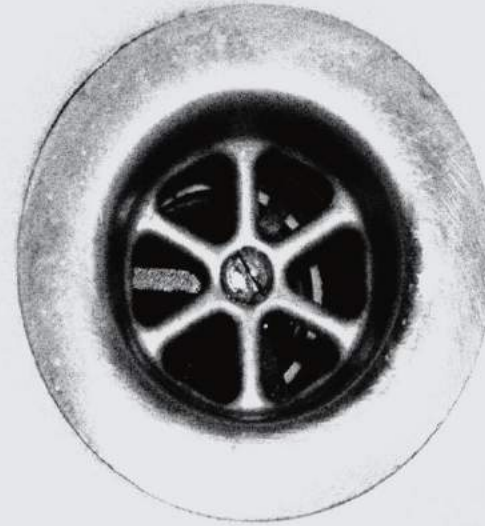

Toilet Shower Set
Dual Spray

TS105

Toilet Shower Set
Dual Spray

ZILVER
Concetti Italiani

Water Genius!

ANGLE VALVES TRAP FITTINGS

Angle Valves

GX6016