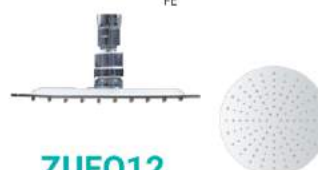

Rain Shower UFO Series

ZILVER[®]
Concetti Italiani

Water Genius!

Dia: 12"

ZUF013

Rain Shower Round

Dia: 10"

ZUF012