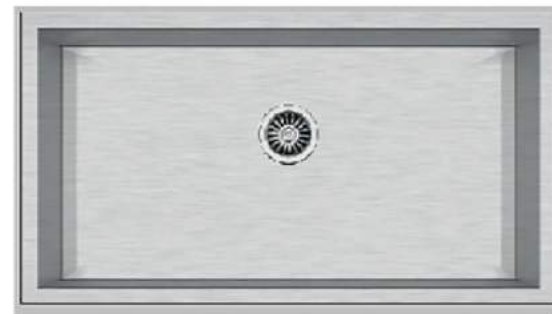

SYDNEY007

Single Bowl Sink