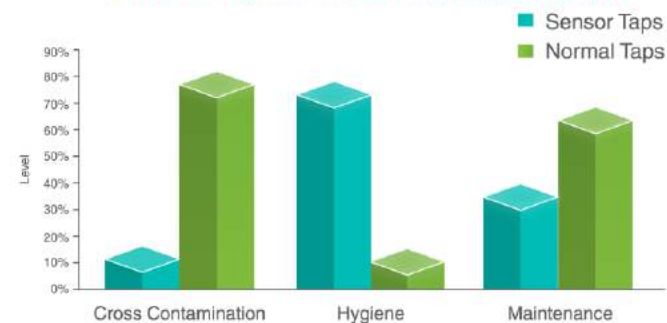

Facts and Charts on Sensor Taps & Manual Taps

■ Customers increasingly expect to see sensor taps in public washrooms

As hands-free taps are installed in an ever-wider range of locations, customers increasingly expect them to be provided as part of a high quality washroom environment. Sensor taps are very intuitive to use and completely remove user-error problems like people leaving the taps running.