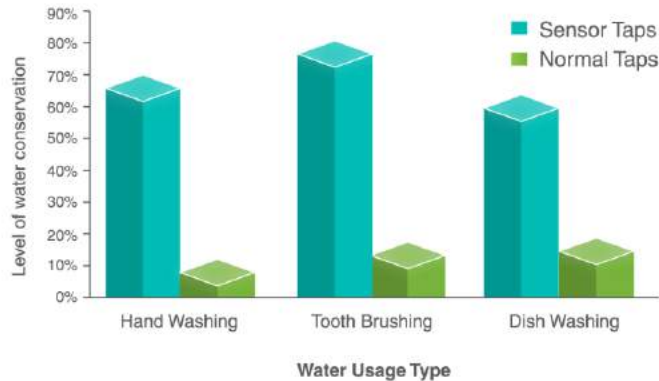

Zilver develops specific solutions that significantly limit the risk of bacterial development. Zilver mixers and taps with low volume of standing water, mixers and taps with smooth interiors, electronic controls with hygienic spout outlet, are a few examples.

■ Sensor taps offer water savings

Traditional taps can use up to 10-15 litres of water per minute. In comparison, sensor taps offer flow rates of as little as 2 litres per minute, up to 70% less than traditional taps and Zilver sensor taps use around 60% less water than traditional taps.